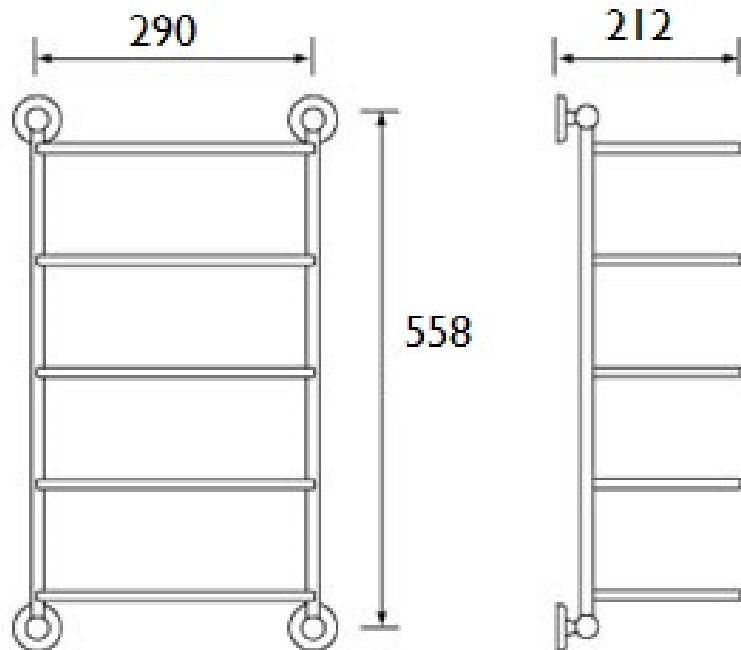

COMP TSTACK1 C

Accessories
Towel Stacker Chrome

Specification

Main Construction Material:	Steel
Connection Inlet:	N/A
Connection Outlet:	N/A
Contemporary or Traditional:	Contemporary
Finish Colour:	Chrome
Isolation Included:	N/A
Left or Right Handed:	Both
Rub Clean Handset:	N/A

Features:

- Chrome plated to BS EN 248

Product Certifications:

For more products, visit our website:
<http://www.bristan.com>

Dimensions (measurements in mm)

TECHNICAL
DATA
SHEET

BRISTAN
TAPS & SHOWERS

D3