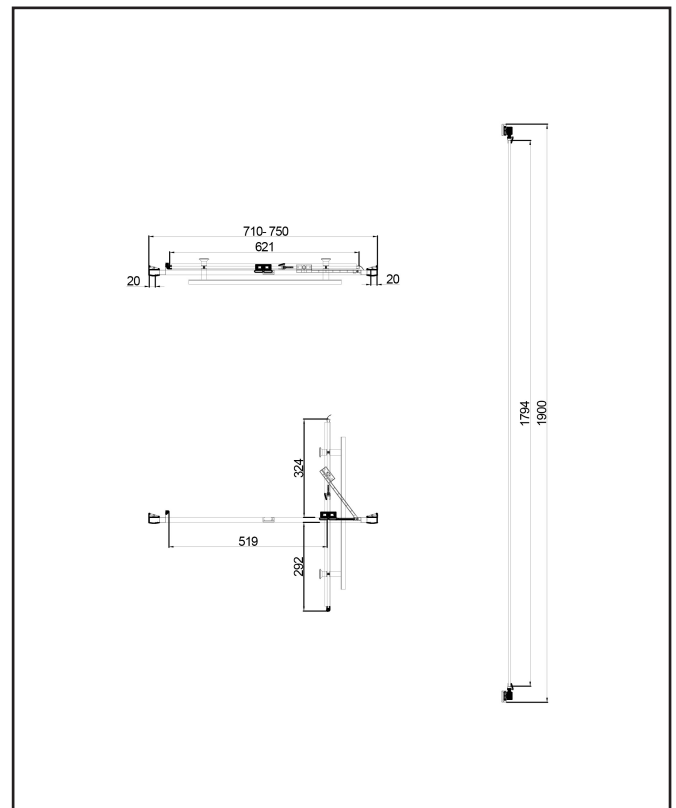

Product Measurements

Product Weight:	26.5kg
Product Width:	760mm
Product Height:	1900mm
Product Depth:	8mm
Product Length:	N/A

Product Transportation

Barcode:	5060500649098
Country of Origin:	China
Comodity Code:	7610909095

Primary Packed Measurements

Packaged Weight:	30kg
Packaged Length:	1980mm
Packaged Width:	760mm
Packaged Height:	65mm

Packaging Weight

Card:	2.7kg
Paper:	N/A
Wood:	N/A
Plastic:	N/A

General Information

Construction Material:	Aluminium / Glass
Installation Type:	Wall Mounted
Colour / Finish:	Chrome / Clear Glass

Enclosure Attributes

Adjustment:	710-750mm
Aqua-Shield:	Yes
Hinge Type:	Infold
Door Type:	Single Door
Frame Type:	Framed
Glass Type:	Clear
Radius:	N/A
Entry Width:	530mm
Door In Swing:	292mm
Door Out Swing:	324mm
Enclosure Shape:	Rectangular
Glass Thickness:	8mm
Profile Finish/Colour:	Chrome
Profile Material:	Aluminium

Compliance DOP

HBDOC019/HBDOC020

Dimensions

(measurements in mm)

LIFETIME GUARANTEE

We are confident in our products and we want our customer to be, we proudly give a lifetime guarantee on our taps and showers, further details can be found on our website