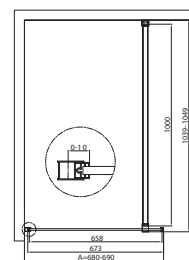

S8 Grid Wetroom Panel 1000x1950mm

Product Code: GRID1000WR

Product Measurements

Product Weight:	38kg
Product Width:	990mm
Product Height:	1935mm
Product Depth:	8mm
Product Length:	N/A

Product Transportation

Barcode:	5060766121826
Country of Origin:	China
Comodity Code:	7610909095

Primary Packed Measurements

Packaged Weight:	41kg
Packaged Length:	2050mm
Packaged Width:	1050mm
Packaged Height:	65mm

Packaging Weight

Card:	2.5kg
Paper:	N/A
Wood:	N/A
Plastic:	0.002kg

General Information

Construction Material:	Aluminium / Glass
Installation Type:	Wall Mounted
Colour / Finish:	Black / Screen Printed Glass

Enclosure Attributes

Adjustment:	980-990mm
Aqua-Shield:	Yes
Hinge Type:	Wet Wall Hinge Flipper
Door Type:	N/A
Frame Type:	Frameless
Glass Type:	Screen Pattern Grid
Radius:	N/A
Entry Width:	N/A
Door In Swing:	N/A
Door Out Swing:	N/A
Enclosure Shape:	Straight
Glass Thickness:	8mm
Profile Finish/Colour:	Black
Profile Material:	Aluminium

Compliance DOP

HBDOC098 / HBDOC099

SCUDO
BEAUTIFUL BATHROOMS

0330 124 7290

sales@scudo.co.uk - www.scudo.co.uk

Scudo is the trading name of Harrison Bathrooms Ltd. Whilst we endeavour to ensure that the product information is accurate we accept no liability for any information given. All images are for illustration purposes only. Product images and specification are subject to change. Measurement are in millimetres and are nominal.

Type	Size(mm)	Installation size(mm)	
		A	B
GRID700WR	700	680-690	660
GRID800WR	800	780-790	760
GRID900WR	900	880-890	860
GRID1000WR	1000	980-990	960
GRID1200WR	1200	1180-1190	1160