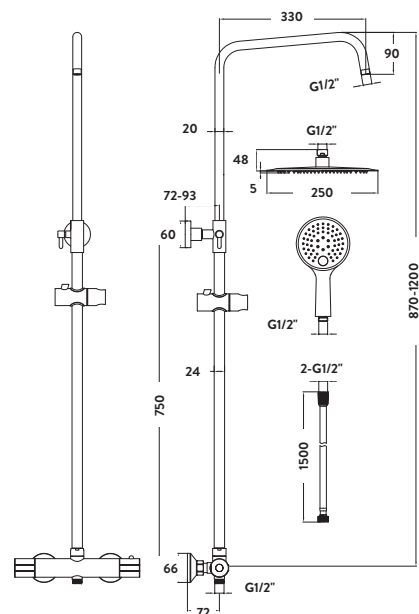

Product Measurements

Product Weight:	4.9kg
Product Width:	250mm
Product Height:	870-1200mm
Product Depth:	330mm
Product Length:	0mm

Product Transportation

Barcode:	5060500644628
Country of Origin:	China
Comodity Code:	8481801190

Shower Specification

Anti-Scald:	Yes
Shower Diverter Functions:	Yes
Number of Outlets:	2
Thermo Temp Control:	Yes
Cool Touch:	Yes
Shower Handset Functions:	2
Minimum Working Pressure:	0.5
Maximum Working Pressure:	5
Shape:	Round
Pipe Centre:	150mm
Inlet Connection:	3/4 BSP
Outlet Connection:	1/2 BSP Handeset
Adjustable:	Yes
Adjustment:	870-1200mm
Handle Type:	Round

Flow Rates

0.2bar (l/min)	2.9
0.5bar (l/min)	3.5
1bar (l/min)	12.5
2bar (l/min)	18.6
3bar (l/min)	23.4

Compliance DOP

HBDOC074 / HBDOC075

Spares

Diverter: XUSPARE005 Thermostatic Cartridge: XUSPARE005

Tap Attributes

Tap Type Description:	Exposed Bar Valve
Includes Waste:	No
Valve / Cartridge Type:	Thermo & 1/4 Turn Cartridge

For Part G Building regulations, compliance see flow regulator section of spec binder.

Dimensions