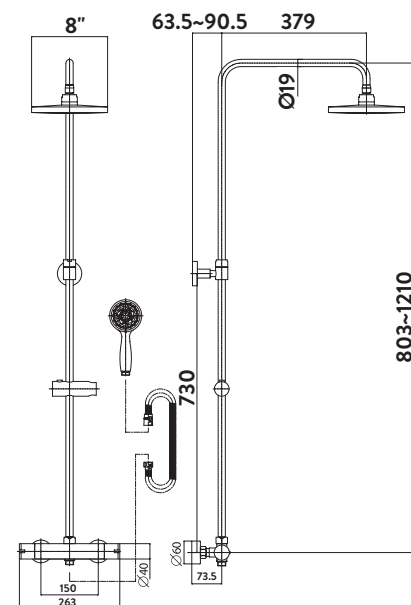

Product Measurements

Product Weight:	3.5kg
Product Width:	355mm
Product Height:	118mm
Product Depth:	N/A
Product Length:	843mm

Product Transportation

Barcode:	5060500644031
Country of Origin:	China
Comodity Code:	8481801190

Primary Packed Measurements

Packaged Weight:	4.65kg
Packaged Length:	860mm
Packaged Width:	370mm
Packaged Height:	500mm

Packaging Weight

Card:	1.05kg
Plastic:	0.023kg

General Information

Construction Material:	Brass / Plastic / Stainless Steel
Installation Type:	Wall Mounted
Colour / Finish:	Chrome

Shower Specification

Anti-Scald:	Yes
Shower Diverter Functions:	Yes
Number of Outlets:	2
Thermo Temp Control:	Yes
Cool Touch:	No
Shower Handset Functions:	3
Minimum Working Pressure:	0.5
Maximum Working Pressure:	5
Shape:	Round
Pipe Centre:	150mm
Inlet Connection:	3/4 BSP
Outlet Connection:	1/2 BSP Handset
Adjustable:	Yes
Adjustment:	803 - 1210mm
Handle Type:	Round

Tap Type Description:	Exposed Bar Valve
Includes Waste:	No
Valve / Cartridge Type:	Thermo & 1/4 Turn Cartridge

For Part G Building regulations, compliance see flow regulator section of spec binder.

Dimensions