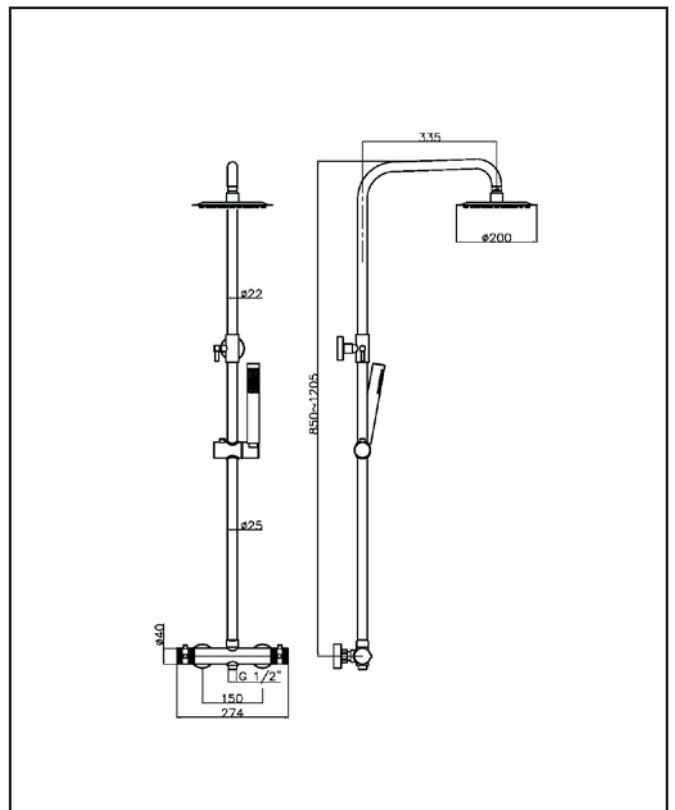

Product Name	NU-035
Product Description	Core Round Rigid Shower Gunmetal
Product Transportation	
Barcode	5060964934624
Contry of origin	CH
Comodity code	8481809000
Product Measurements	
Product Weight (KG)	3.722
Product Width (mm)	See Line Drawing
Product Height (mm)	See Line Drawing
Product Depth (mm)	See Line Drawing
Primary Packed Measurements	
Packaged Weight	4.87
Packed Length	840
Packed Width	395
Packed Height	80
Packaging Weights	
Card (kg)	0.59
Paper (kg)	0.0023
Wood (kg)	n/a
Plastic (kg)	0.025
Compliance DOP	

PRODUCT DATA SHEET

Core Round Rigid Shower Gunmetal

Product Code: NU-035

SCUDO
BEAUTIFUL BATHROOMS

0330 124 7290

sales@scudo.co.uk - www.scudo.co.uk

Scudo is the trading name of Harrison Bathrooms Ltd. Whilst we endeavour to ensure that the product information is accurate we accept no liability for any information given. All images are for illustration purposes only. Product images and specification are subject to change. Measurement are in millimetres and are nominal.

Showering - Specification

Anti-Scald	Yes
Shower Diverter function	Yes
Number of outlets	2
Thermostatic Temperature control	Yes
Cool Touch	No
Shower Handset functions	1
Minimum Working Pressure	0.5
Maximum Working Pressure	5
Shape	Round
Pipe Centres (mm)	150
Inlet Connection	3/4 BSP
Outlet Connection	1/2 BSP
Adjustable	Yes
Adjustment (mm)	850-1205
Handle Type	Round