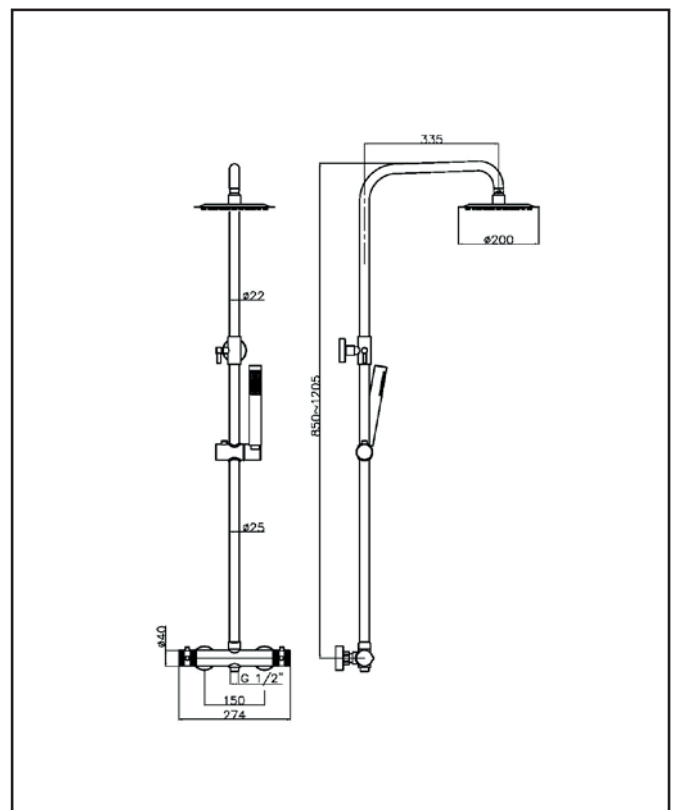

Product Name	NU-035
Product Description	Core Round Rigid Shower Gunmetal
Product Transportation	
Barcode	5060964934624
Contry of origin	CH
Comodity code	8481809000
Product Measurements	
Product Weight (KG)	3.722
Product Width (mm)	See Line Drawing
Product Height (mm)	See Line Drawing
Product Depth (mm)	See Line Drawing
Primary Packed Measurements	
Packaged Weight	4.87
Packed Length	840
Packed Width	395
Packed Height	80
Packaging Weights	
Card (kg)	0.59
Paper (kg)	0.0023
Wood (kg)	n/a
Plastic (kg)	0.025
Compliance DOP	

General Information	
Construction Material	Brass /Stainless steel 304 alloy
Installation type	Wall Mounted
Colour / Finish	Gun Metal
Tap / Shower Attributes	
WRAS Approved	Yes
TMV Approved	No
Minimum Operating Pressure (bar)	0.5
Maximum Operating Pressure (bar)	5
Flexible Tails Included	No
Number of tap holes required	2
Handle Type	Knob
Swivel Spout	No
Inlet Connection	3/4 BSP
Outlet Connection	1/2 BSP Handset
Tap Hole Diameter (mm)	N/a
Tap Type description	Thermostatic Mixer
Includes Waste	No
Valve / Cartridge Type	Themostatic Cartridge
Flow Rates	
0.2bar (l/min)	3.7
0.5bar (l/min)	6.08
1bar (l/min)	9.18
2bar (l/min)	14.5
3bar (l/min)	15.54

Showering - Specification

Anti-Scald	Yes
Shower Diverter function	Yes
Number of outlets	2
Thermostatic Temperature control	Yes
Cool Touch	No
Shower Handset functions	1
Minimum Working Pressure	0.5
Maximum Working Pressure	5
Shape	Round
Pipe Centres (mm)	150
Inlet Connection	3/4 BSP
Outlet Connection	1/2 BSP
Adjustable	Yes
Adjustment (mm)	850-1205
Handle Type	Round