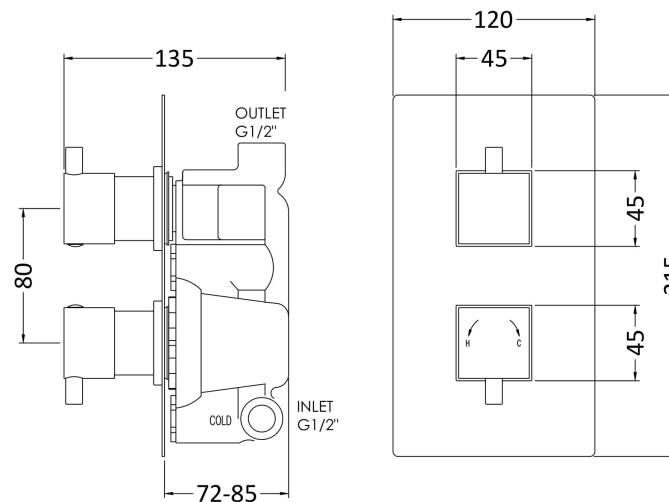

### Product Dimensions

Length (mm):	
Width (mm):	120
Height (mm):	215
Depth (mm):	133
Nett Weight (kg):	2.87

### Packaging Dimensions

Length (mm):	250
Width (mm):	240
Height (mm):	110
Gross Weight (kg):	2.87

### Packaging Data

Box Colour:	White Cardboard Box
Box Qty:	1
Label Size:	100 x 50
Label Colour:	White Label
Label Qty:	2

### Outer Box Dimensions (If Applicable)

Length (mm):	
Width (mm):	500
Height (mm):	370
Depth (mm):	275
Gross Weight (kg):	17
Barcode:	5055146188940