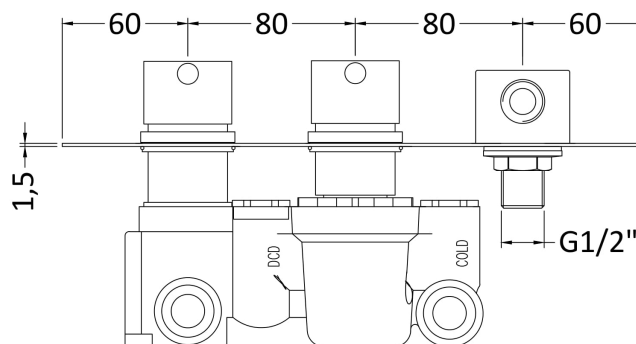

### Product Dimensions

Length (mm):	
Width (mm):	280
Height (mm):	120
Depth (mm):	136
Nett Weight (kg):	4.05

### Packaging Dimensions

Length (mm):	250
Width (mm):	240
Height (mm):	130
Gross Weight (kg):	4.05

### Outer Box Dimensions (If Applicable)

Length (mm):	
Width (mm):	
Height (mm):	
Depth (mm):	
Gross Weight (kg):	
Barcode:	5055275832929

### Product Details

Country of Origin:	United Kingdom
Fitting Instruction:	No
Product Material:	Brass/ABS
Mount Type:	Wall
Outlet Elbow Supplied:	Not Applicable
Easy Clean:	Not Applicable
Head Included:	No
Handset Included:	No
Body Jets Included:	Not Applicable
No of Body Jets:	Not Applicable
Operating Pressure (bar):	0.2
Valve/Cartridge Type:	1/4 Turn Ceramic Disc
Flow Rates (L/min):	0.1 bar: N/A 0.5 bar: 13 1 bar: 17 2 bar: 24 3 bar: 27
TMV2 Approved:	No Approval No: N/A
TMV3 Approved:	No Approval No: N/A
WRAS Approved:	No Approval No: N/A
Head Function:	Not Applicable
Handset Function:	Not Applicable
Body Jet Info:	Not Applicable
Pipe Size:	22 mm (3/4" Bsp)
Pipe Centres:	125mm
Colour/Finish:	Chrome
Hose Included:	No
No. of Outlets:	1