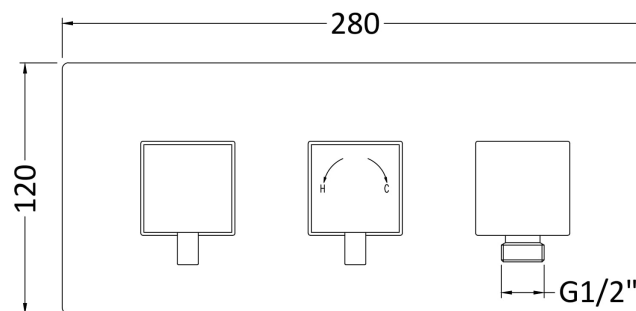

### Product Dimensions

Length (mm):	
Width (mm):	280
Height (mm):	120
Depth (mm):	136
Nett Weight (kg):	4.05

### Packaging Dimensions

Length (mm):	250
Width (mm):	240
Height (mm):	130
Gross Weight (kg):	4.05

### Outer Box Dimensions (If Applicable)

Length (mm):	
Width (mm):	
Height (mm):	
Depth (mm):	
Gross Weight (kg):	
Barcode:	5055275832929

### Product Details

Country of Origin:	United Kingdom
Fitting Instruction:	No
Product Material:	Brass/ABS
Mount Type:	Wall
Outlet Elbow Supplied:	Not Applicable
Easy Clean:	Not Applicable
Head Included:	No
Handset Included:	No
Body Jets Included:	Not Applicable
No of Body Jets:	Not Applicable
Operating Pressure (bar):	0.2
Valve/Cartridge Type:	1/4 Turn Ceramic Disc
Flow Rates (L/min):	0.1 bar: N/A 0.5 bar: 13 1 bar: 17 2 bar: 24 3 bar: 27
TMV2 Approved:	No Approval No: N/A
TMV3 Approved:	No Approval No: N/A
WRAS Approved:	No Approval No: N/A
Head Function:	Not Applicable
Handset Function:	Not Applicable
Body Jet Info:	Not Applicable
Pipe Size:	22 mm (3/4" Bsp)
Pipe Centres:	125mm
Colour/Finish:	Chrome
Hose Included:	No
No. of Outlets:	1