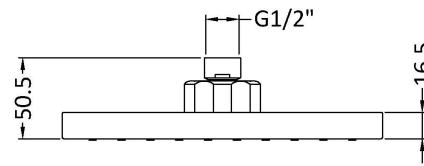

Sales Code: HEAD50

Description: Square Shower Head 200mm

Product Dimensions

Length (mm):	
Width (mm):	200
Height (mm):	60
Depth (mm):	200
Nett Weight (kg):	0.72

Packaging Dimensions

Length (mm):	210
Width (mm):	210
Height (mm):	50
Gross Weight (kg):	0.72

Packaging Data

Box Colour:	White Cardboard Box
Box Qty:	1
Label Size:	100 x 50
Label Colour:	White Label
Label Qty:	2

Outer Box Dimensions (If Applicable)

Length (mm):	
Width (mm):	225
Height (mm):	430
Depth (mm):	265
Gross Weight (kg):	29
Barcode:	5055369016020

Product Details

Country of Origin:	China
Fitting Instruction:	No
Product Material:	Brass/ABS
Mount Type:	Wall, Surface
Outlet Elbow Supplied:	No
Easy Clean:	Yes
Head Included:	Yes
Handset Included:	No
Body Jets Included:	Not Applicable
No of Body Jets:	Not Applicable
Operating Pressure (bar):	0.2
Valve/Cartridge Type:	Not Applicable
Flow Rates (L/min):	0.1 bar: N/A 0.5 bar: N/A 1 bar: N/A 2 bar: N/A 3 bar: N/A
TMV2 Approved:	No Approval No: N/A
TMV3 Approved:	No Approval No: N/A
WRAS Approved:	No Approval No: N/A
Head Function:	Single
Handset Function:	Not Applicable
Body Jet Info:	Not Applicable
Pipe Size:	Not Applicable
Pipe Centres:	N/A
Colour/Finish:	Chrome
Hose Included:	Not Applicable
No. of Outlets:	N/A