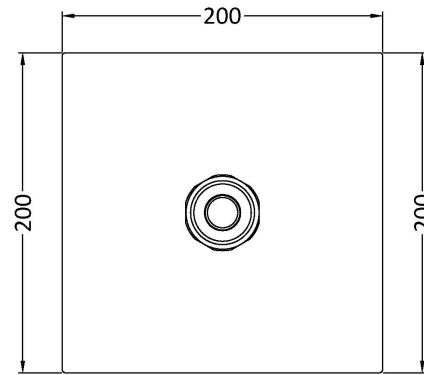

Sales Code: HEAD50

Description: Square Shower Head 200mm

Product Dimensions

Length (mm):	
Width (mm):	200
Height (mm):	60
Depth (mm):	200
Nett Weight (kg):	0.72

Packaging Dimensions

Length (mm):	210
Width (mm):	210
Height (mm):	50
Gross Weight (kg):	0.72

Packaging Data

Box Colour:	White Cardboard Box
Box Qty:	1
Label Size:	100 x 50
Label Colour:	White Label
Label Qty:	2

Outer Box Dimensions (If Applicable)

Length (mm):	
Width (mm):	225
Height (mm):	430
Depth (mm):	265
Gross Weight (kg):	29
Barcode:	5055369016020

Product Details

Country of Origin:	China
Fitting Instruction:	No
Product Material:	Brass/ABS
Mount Type:	Wall, Surface
Outlet Elbow Supplied:	No
Easy Clean:	Yes
Head Included:	Yes
Handset Included:	No
Body Jets Included:	Not Applicable
No of Body Jets:	Not Applicable
Operating Pressure (bar):	0.2
Valve/Cartridge Type:	Not Applicable
Flow Rates (L/min):	0.1 bar: N/A 0.5 bar: N/A 1 bar: N/A 2 bar: N/A 3 bar: N/A
TMV2 Approved:	No Approval No: N/A
TMV3 Approved:	No Approval No: N/A
WRAS Approved:	No Approval No: N/A
Head Function:	Single
Handset Function:	Not Applicable
Body Jet Info:	Not Applicable
Pipe Size:	Not Applicable
Pipe Centres:	N/A
Colour/Finish:	Chrome
Hose Included:	Not Applicable
No. of Outlets:	N/A