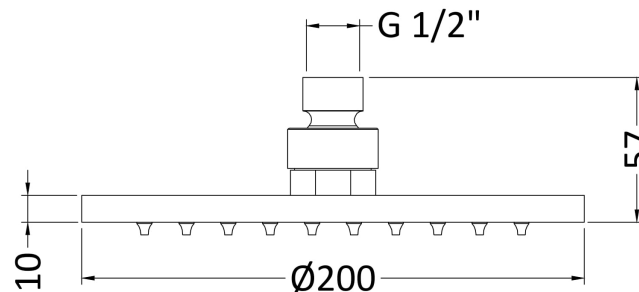

Sales Code: STY069

Description: Led 200mm Round Fixed Head

Product Dimensions

Length (mm):	
Width (mm):	200
Height (mm):	58
Depth (mm):	200
Nett Weight (kg):	1.08

Packaging Dimensions

Length (mm):	230
Width (mm):	420
Height (mm):	470
Gross Weight (kg):	1.08

Packaging Data

Box Colour:	White Cardboard Box
Box Qty:	1
Label Size:	100 x 50
Label Colour:	White Label
Label Qty:	2

Outer Box Dimensions (If Applicable)

Length (mm):	
Width (mm):	230
Height (mm):	480
Depth (mm):	420
Gross Weight (kg):	11
Barcode:	5055369048649

Product Details

Country of Origin:	China
Fitting Instruction:	No
Product Material:	Brass
Mount Type:	Wall, Surface
Outlet Elbow Supplied:	No
Easy Clean:	No
Head Included:	Yes
Handset Included:	No
Body Jets Included:	Not Applicable
No of Body Jets:	Not Applicable
Operating Pressure (bar):	0.5
Valve/Cartridge Type:	Not Applicable
Flow Rates (L/min):	0.1 bar: N/A 0.5 bar: N/A 1 bar: N/A 2 bar: N/A 3 bar: N/A
TMV2 Approved:	No Approval No: N/A
TMV3 Approved:	No Approval No: N/A
WRAS Approved:	No Approval No: N/A
Head Function:	Single
Handset Function:	Not Applicable
Body Jet Info:	Not Applicable
Pipe Size:	Not Applicable
Pipe Centres:	N/A
Colour/Finish:	Chrome
Hose Included:	Not Applicable
No. of Outlets:	N/A