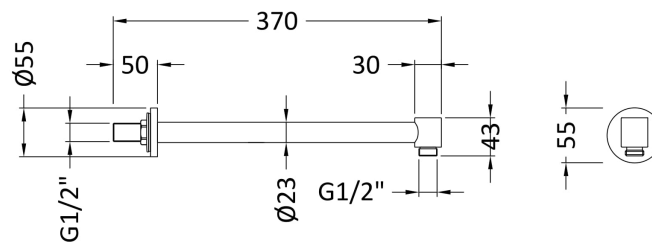

### Product Dimensions

Length (mm):	
Width (mm):	55
Height (mm):	55
Depth (mm):	328
Nett Weight (kg):	0.79

### Packaging Dimensions

Length (mm):	410
Width (mm):	120
Height (mm):	70
Gross Weight (kg):	0.79

### Outer Box Dimensions (If Applicable)

Length (mm):	
Width (mm):	490
Height (mm):	430
Depth (mm):	380
Gross Weight (kg):	16
Barcode:	5055146185659

### Product Details

Country of Origin:	China
Fitting Instruction:	No
Product Material:	Brass
Mount Type:	Surface, Wall
Outlet Elbow Supplied:	No
Easy Clean:	Not Applicable
Head Included:	No
Handset Included:	Not Applicable
Body Jets Included:	No
No of Body Jets:	Not Applicable
Operating Pressure (bar):	
Valve/Cartridge Type:	Not Applicable
Flow Rates (L/min):	0.1 bar: N/A 0.5 bar: N/A 1 bar: N/A 2 bar: N/A 3 bar: N/A
TMV2 Approved:	No Approval No: N/A
TMV3 Approved:	No Approval No: N/A
WRAS Approved:	No Approval No: N/A
Head Function:	Not Applicable
Handset Function:	Not Applicable
Body Jet Info:	Not Applicable
Pipe Size:	Not Applicable
Pipe Centres:	N/A
Colour/Finish:	Chrome
Hose Included:	Not Applicable
No. of Outlets:	1