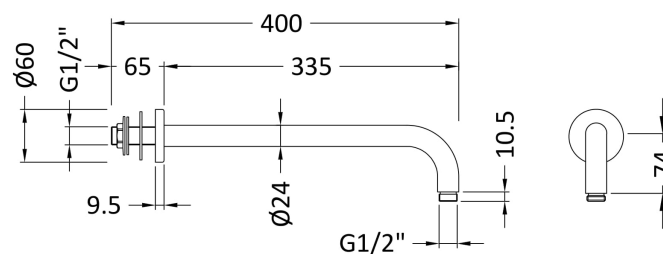

Sales Code: ARM01

Description: W/H Shower Arm

### Product Dimensions

Length (mm):	
Width (mm):	60
Height (mm):	85
Depth (mm):	400
Nett Weight (kg):	0.32

### Packaging Dimensions

Length (mm):	102
Width (mm):	38
Height (mm):	420
Gross Weight (kg):	0.5

### Outer Box Dimensions (If Applicable)

Length (mm):	
Width (mm):	430
Height (mm):	365
Depth (mm):	430
Gross Weight (kg):	19
Barcode:	5055146185604