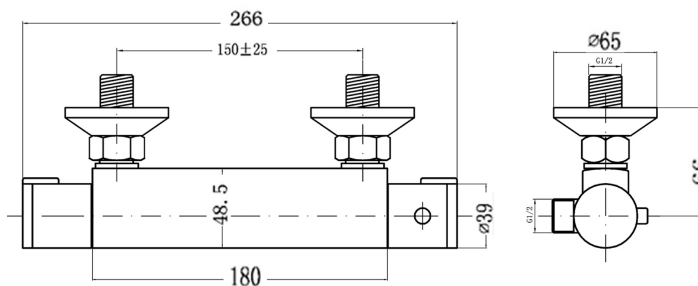

Sales Code: VBS001

Description: Thermo Bar Valve Bottom Outlet ABS

Product Dimensions

Length (mm):	
Width (mm):	266
Height (mm):	65
Depth (mm):	66
Nett Weight (kg):	0.73

Packaging Dimensions

Length (mm):	275
Width (mm):	75
Height (mm):	75
Gross Weight (kg):	0.73

Packaging Data

Box Colour:	White Cardboard Box
Box Qty:	1
Label Size:	100 x 50
Label Colour:	White Label
Label Qty:	2

Outer Box Dimensions (If Applicable)

Length (mm):	
Width (mm):	405
Height (mm):	295
Depth (mm):	175
Gross Weight (kg):	7
Barcode:	5055369020058

Product Details

Country of Origin:	China
Fitting Instruction:	No
Product Material:	Brass/ABS
Mount Type:	Surface, Wall
Outlet Elbow Supplied:	No
Easy Clean:	Not Applicable
Head Included:	No
Handset Included:	No
Body Jets Included:	No
No of Body Jets:	Not Applicable
Operating Pressure (bar):	0.5
Valve/Cartridge Type:	1/4 Turn Ceramic Disc
Flow Rates (L/min):	0.1 bar: 1.5 0.5 bar: 5 1 bar: 8 2 bar: 11 3 bar: 14
TMV2 Approved:	No Approval No: N/A
TMV3 Approved:	No Approval No: N/A
WRAS Approved:	No Approval No: N/A
Head Function:	Not Applicable
Handset Function:	Not Applicable
Body Jet Info:	Not Applicable
Pipe Size:	15 mm (1/2" Bsp)
Pipe Centres:	150 mm
Colour/Finish:	Chrome
Hose Included:	No
No. of Outlets:	1