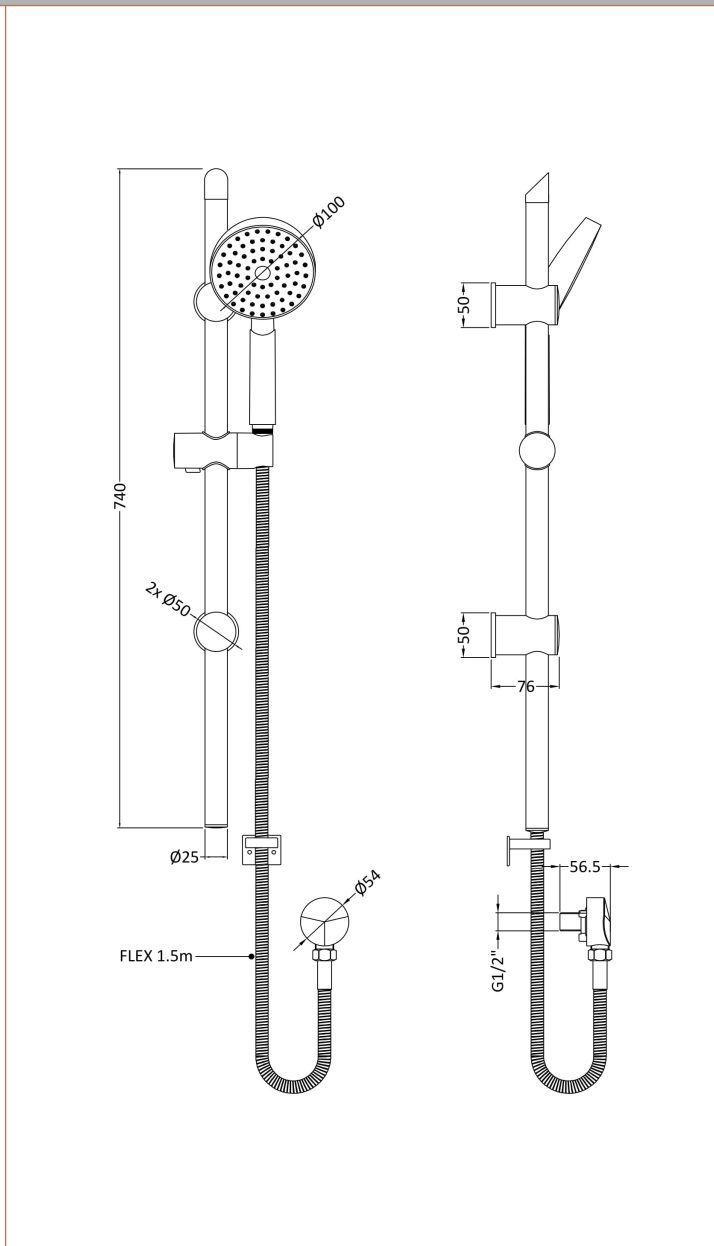

Sales Code: JTY035

Description: Water Saving Shower Kit

**Product Dimensions**

Length (mm):	
Width (mm):	96
Height (mm):	740
Depth (mm):	
Nett Weight (kg):	1.42

**Packaging Dimensions**

Length (mm):	790
Width (mm):	160
Height (mm):	83
Gross Weight (kg):	1.42

**Packaging Data**

Box Colour:	White Cardboard Box
Box Qty:	1
Label Size:	100 x 50
Label Colour:	White Label
Label Qty:	2

**Outer Box Dimensions (If Applicable)**

Length (mm):	
Width (mm):	1090
Height (mm):	350
Depth (mm):	430
Gross Weight (kg):	21
Barcode:	5055369044313

**Product Details**

Country of Origin:	United Kingdom
Fitting Instruction:	No
Product Material:	Brass/ABS
Mount Type:	Surface, Wall
Outlet Elbow Supplied:	Yes
Easy Clean:	Yes
Head Included:	No
Handset Included:	Yes
Body Jets Included:	No
No of Body Jets:	Not Applicable
Operating Pressure (bar):	0.5
Valve/Cartridge Type:	Not Applicable
Flow Rates (L/min):	0.1 bar: N/A 0.5 bar: N/A 1 bar: N/A 2 bar: N/A 3 bar: N/A
TMV2 Approved:	No Approval No: N/A
TMV3 Approved:	No Approval No: N/A
WRAS Approved:	No Approval No: N/A
Head Function:	Not Applicable
Handset Function:	Single Setting
Body Jet Info:	Not Applicable
Pipe Size:	15 mm (1/2" Bsp)
Pipe Centres:	N/A
Colour/Finish:	Chrome
Hose Included:	Yes
No. of Outlets:	1