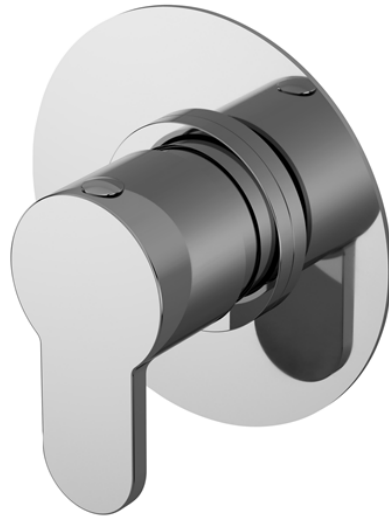

Sales Code: ARVWD14

Description: Arvan Concealed Diverter 2/3/4 Way

Product Dimensions

Length (mm):	
Width (mm):	100
Height (mm):	100
Depth (mm):	135
Nett Weight (kg):	1.05

Packaging Dimensions

Length (mm):	189
Width (mm):	175
Height (mm):	124
Gross Weight (kg):	1.05

Packaging Data

Box Colour:	White Cardboard Box
Box Qty:	1
Label Size:	100 x 50
Label Colour:	White Label
Label Qty:	1

Outer Box Dimensions (If Applicable)

Length (mm):	
Width (mm):	370
Height (mm):	720
Depth (mm):	220
Gross Weight (kg):	
Barcode:	5056211898733

Product Details

Country of Origin:	United Kingdom
Fitting Instruction:	No
Product Material:	Brass
Mount Type:	Wall, Recessed
Outlet Elbow Supplied:	No
Easy Clean:	Not Applicable
Head Included:	No
Handset Included:	No
Body Jets Included:	No
No of Body Jets:	Not Applicable
Operating Pressure (bar):	0.2
Valve/Cartridge Type:	1/4 Turn Ceramic Disc
Flow Rates (L/min):	0.1 bar: 5.2 0.5 bar: 13.3 1 bar: 19.1 2 bar: 27 3 bar: 33.2
TMV2 Approved:	No Approval No: N/A
TMV3 Approved:	No Approval No: N/A
WRAS Approved:	No Approval No: N/A
Head Function:	Not Applicable
Handset Function:	Not Applicable
Body Jet Info:	Not Applicable
Pipe Size:	15 mm (1/2" Bsp)
Pipe Centres:	N/A
Colour/Finish:	Chrome
Hose Included:	Not Applicable
No. of Outlets:	4