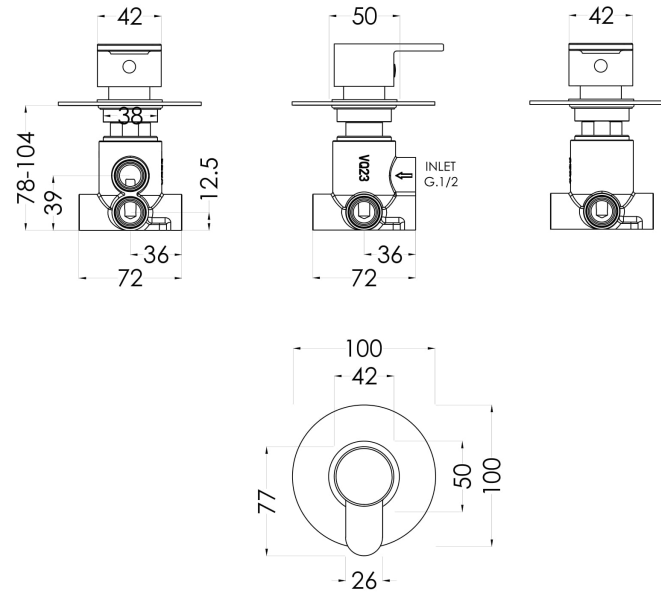

Sales Code: ARVWD14

Description: Arvan Concealed Diverter 2/3/4 Way

Product Dimensions

Length (mm):	
Width (mm):	100
Height (mm):	100
Depth (mm):	135
Nett Weight (kg):	1.05

Packaging Dimensions

Length (mm):	189
Width (mm):	175
Height (mm):	124
Gross Weight (kg):	1.05

Packaging Data

Box Colour:	White Cardboard Box
Box Qty:	1
Label Size:	100 x 50
Label Colour:	White Label
Label Qty:	1

Outer Box Dimensions (If Applicable)

Length (mm):	
Width (mm):	370
Height (mm):	720
Depth (mm):	220
Gross Weight (kg):	
Barcode:	5056211898733

Product Details

Country of Origin:	United Kingdom
Fitting Instruction:	No
Product Material:	Brass
Mount Type:	Wall, Recessed
Outlet Elbow Supplied:	No
Easy Clean:	Not Applicable
Head Included:	No
Handset Included:	No
Body Jets Included:	No
No of Body Jets:	Not Applicable
Operating Pressure (bar):	0.2
Valve/Cartridge Type:	1/4 Turn Ceramic Disc
Flow Rates (L/min):	0.1 bar: 5.2 0.5 bar: 13.3 1 bar: 19.1 2 bar: 27 3 bar: 33.2
TMV2 Approved:	No Approval No: N/A
TMV3 Approved:	No Approval No: N/A
WRAS Approved:	No Approval No: N/A
Head Function:	Not Applicable
Handset Function:	Not Applicable
Body Jet Info:	Not Applicable
Pipe Size:	15 mm (1/2" Bsp)
Pipe Centres:	N/A
Colour/Finish:	Chrome
Hose Included:	Not Applicable
No. of Outlets:	4