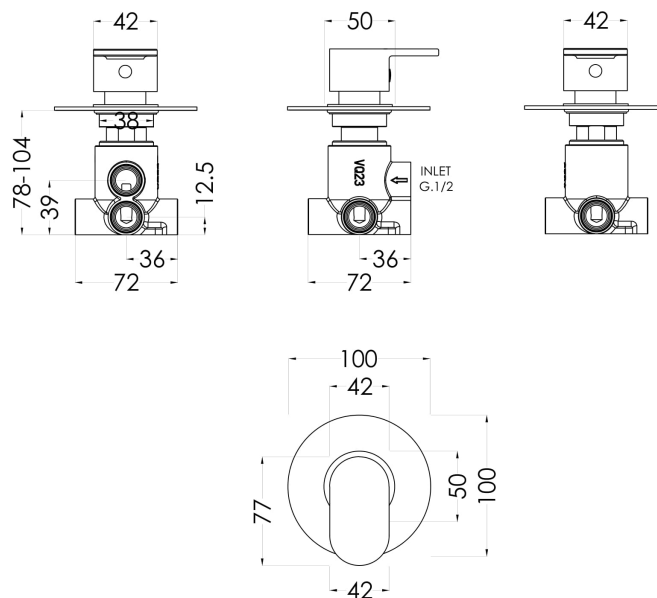

### Product Dimensions

Length (mm):	
Width (mm):	100
Height (mm):	100
Depth (mm):	135
Nett Weight (kg):	1.05

### Packaging Dimensions

Length (mm):	189
Width (mm):	175
Height (mm):	124
Gross Weight (kg):	1.05

### Outer Box Dimensions (If Applicable)

Length (mm):	
Width (mm):	370
Height (mm):	720
Depth (mm):	220
Gross Weight (kg):	
Barcode:	5056211899020

### Product Details

Country of Origin:	United Kingdom
Fitting Instruction:	No
Product Material:	Brass
Mount Type:	Wall, Recessed
Outlet Elbow Supplied:	No
Easy Clean:	Not Applicable
Head Included:	No
Handset Included:	No
Body Jets Included:	No
No of Body Jets:	Not Applicable
Operating Pressure (bar):	0.2
Valve/Cartridge Type:	1/4 Turn Ceramic Disc
Flow Rates (L/min):	0.1 bar: 5.2    0.5 bar: 13.3    1 bar: 19.1    2 bar: 27    3 bar: 33.2
TMV2 Approved:	No    Approval No: N/A
TMV3 Approved:	No    Approval No: N/A
WRAS Approved:	No    Approval No: N/A
Head Function:	Not Applicable
Handset Function:	Not Applicable
Body Jet Info:	Not Applicable
Pipe Size:	15 mm (1/2" Bsp)
Pipe Centres:	N/A
Colour/Finish:	Chrome
Hose Included:	Not Applicable
No. of Outlets:	4