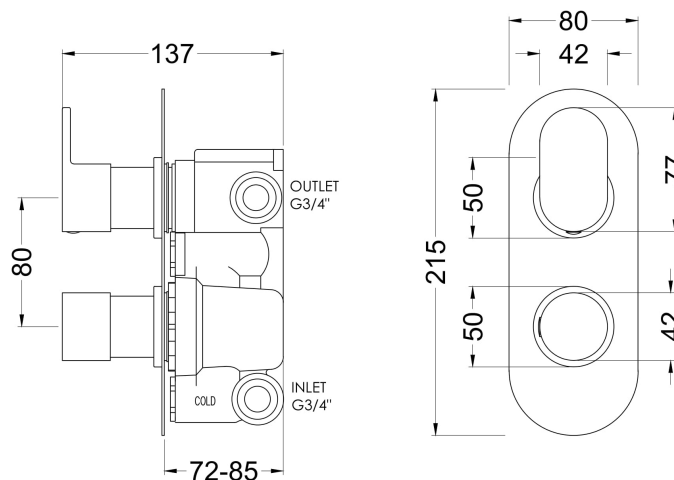

### Product Dimensions

Length (mm):	
Width (mm):	80
Height (mm):	215
Depth (mm):	136
Nett Weight (kg):	2.9

### Packaging Dimensions

Length (mm):	250
Width (mm):	240
Height (mm):	110
Gross Weight (kg):	2.9

### Outer Box Dimensions (If Applicable)

Length (mm):	
Width (mm):	420
Height (mm):	500
Depth (mm):	270
Gross Weight (kg):	16
Barcode:	5056211898979

### Product Details

Country of Origin:	United Kingdom
Fitting Instruction:	No
Product Material:	Brass/ABS
Mount Type:	Recessed, Wall
Outlet Elbow Supplied:	No
Easy Clean:	Not Applicable
Head Included:	No
Handset Included:	No
Body Jets Included:	No
No of Body Jets:	Not Applicable
Operating Pressure (bar):	0.5
Valve/Cartridge Type:	1/4 Turn Ceramic Disc
Flow Rates (L/min):	0.1 bar: N/A 0.5 bar: 13 1 bar: 17 2 bar: 24 3 bar: 27
TMV2 Approved:	No Approval No: N/A
TMV3 Approved:	No Approval No: N/A
WRAS Approved:	No Approval No: N/A
Head Function:	Not Applicable
Handset Function:	Not Applicable
Body Jet Info:	Not Applicable
Pipe Size:	22 mm (3/4" Bsp)
Pipe Centres:	N/A
Colour/Finish:	Chrome
Hose Included:	Not Applicable
No. of Outlets:	2