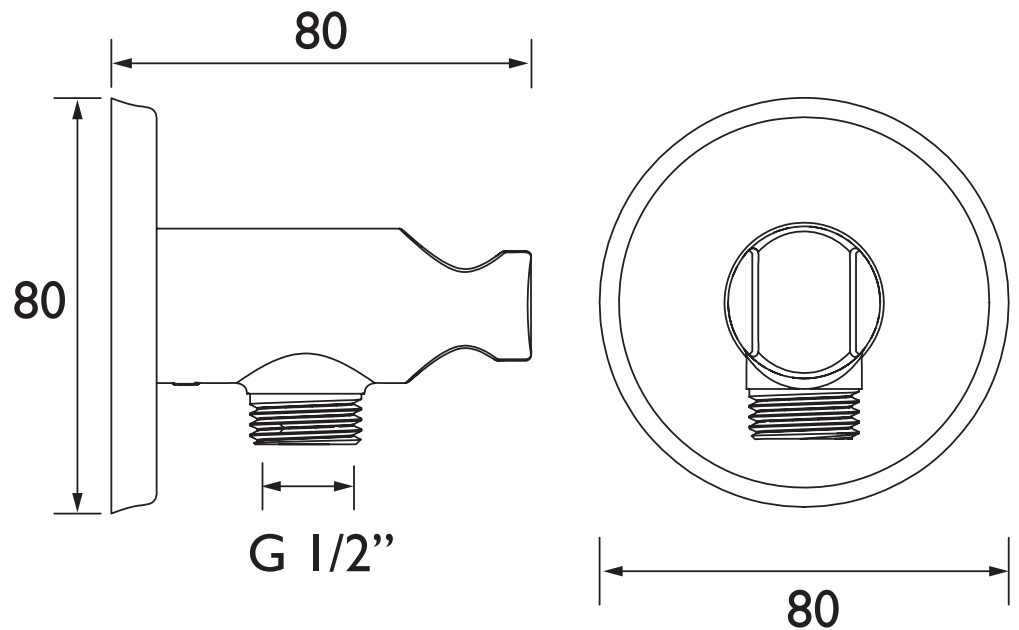

C WORD02 C

Accessories Contemporary Round Wall Outlet with Handset Holder Bracket Chrome

Specification

Main Construction Material:	Brass, Zinc Alloy
Connection Inlet:	15mm Compression
Connection Outlet:	G1/2"
Contemporary or Traditional:	Contemporary
Finish Colour:	Chrome
Isolation Included:	No
Left or Right Handed:	Both

Features:

- Unique outlet designed with Bristan's Wall Mount technology
- Chrome plated to BS EN 248:2002
- Used to connect a hose to a concealed shower valve
- Creates a contemporary, clean look in your bathroom
- Shower wall outlet and handset holder in one

Dimensions (measurements in mm)

For more products, visit our website:
<http://www.bristan.com>

**TECHNICAL
DATA
SHEET**

BRISTAN

D1