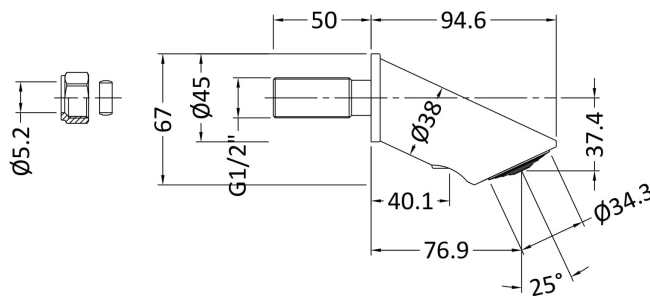

Sales Code: A3557

Description: Anti-Vandal Shower Head

Product Dimensions

Length (mm):	
Width (mm):	45
Height (mm):	45
Depth (mm):	95
Nett Weight (kg):	0.58

Packaging Dimensions

Length (mm):	70
Width (mm):	70
Height (mm):	140
Gross Weight (kg):	0.58

Packaging Data

Box Colour:	White Cardboard Box
Box Qty:	1
Label Size:	100 x 50
Label Colour:	White Label
Label Qty:	2

Outer Box Dimensions (If Applicable)

Length (mm):	
Width (mm):	
Height (mm):	
Depth (mm):	
Gross Weight (kg):	29
Barcode:	5055369015962

Product Details

Country of Origin:	China
Fitting Instruction:	No
Product Material:	Brass/ABS
Mount Type:	Wall, Surface
Outlet Elbow Supplied:	No
Easy Clean:	No
Head Included:	Yes
Handset Included:	No
Body Jets Included:	No
No of Body Jets:	Not Applicable
Operating Pressure (bar):	
Valve/Cartridge Type:	Not Applicable
Flow Rates (L/min):	0.1 bar: N/A 0.5 bar: N/A 1 bar: N/A 2 bar: N/A 3 bar: N/A
TMV2 Approved:	No Approval No: N/A
TMV3 Approved:	No Approval No: N/A
WRAS Approved:	No Approval No: N/A
Head Function:	Not Applicable
Handset Function:	Not Applicable
Body Jet Info:	Not Applicable
Pipe Size:	15 mm (1/2" Bsp)
Pipe Centres:	N/A
Colour/Finish:	Chrome
Hose Included:	Not Applicable
No. of Outlets:	1