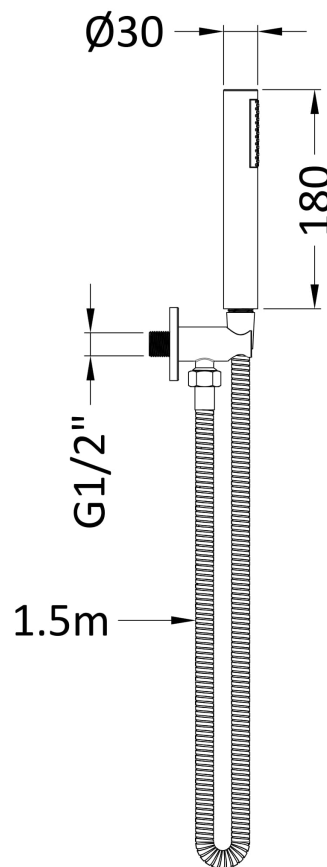

Sales Code: A3263

Description: Round Outlet Elbow C/W Parking Bkt & Kit

Product Dimensions

Length (mm):	
Width (mm):	30
Height (mm):	1230
Depth (mm):	
Nett Weight (kg):	0.62

Packaging Dimensions

Length (mm):	275
Width (mm):	200
Height (mm):	140
Gross Weight (kg):	0.62

Packaging Data

Box Colour:	White Cardboard Box
Box Qty:	1
Label Size:	100 x 50
Label Colour:	White Label
Label Qty:	2

Outer Box Dimensions (If Applicable)

Length (mm):	
Width (mm):	
Height (mm):	
Depth (mm):	
Gross Weight (kg):	
Barcode:	5055369016969

Product Details

Country of Origin:	United Kingdom
Fitting Instruction:	No
Product Material:	Brass/ABS
Mount Type:	Surface, Wall
Outlet Elbow Supplied:	Yes
Easy Clean:	Not Applicable
Head Included:	No
Handset Included:	Yes
Body Jets Included:	Not Applicable
No of Body Jets:	Not Applicable
Operating Pressure (bar):	
Valve/Cartridge Type:	Not Applicable
Flow Rates (L/min):	0.1 bar: N/A 0.5 bar: N/A 1 bar: N/A 2 bar: N/A 3 bar: N/A
TMV2 Approved:	No Approval No: N/A
TMV3 Approved:	No Approval No: N/A
WRAS Approved:	No Approval No: N/A
Head Function:	Not Applicable
Handset Function:	Single Setting
Body Jet Info:	Not Applicable
Pipe Size:	Not Applicable
Pipe Centres:	N/A
Colour/Finish:	Chrome
Hose Included:	Yes
No. of Outlets:	N/A