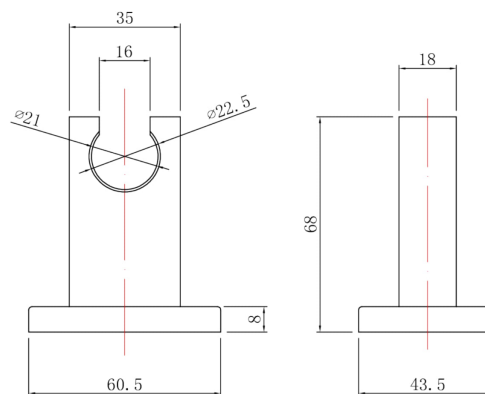

Sales Code: A3794

Description: Square Wall Bracket

Product Dimensions

Length (mm):	
Width (mm):	60
Height (mm):	54
Depth (mm):	60
Nett Weight (kg):	0.33

Packaging Dimensions

Length (mm):	75
Width (mm):	70
Height (mm):	90
Gross Weight (kg):	0.33

Packaging Data

Box Colour:	White Cardboard Box
Box Qty:	1
Label Size:	100 x 50
Label Colour:	White Label
Label Qty:	2

Outer Box Dimensions (If Applicable)

Length (mm):	
Width (mm):	
Height (mm):	
Depth (mm):	
Gross Weight (kg):	17
Barcode:	5055369027712

Product Details

Country of Origin:	China
Fitting Instruction:	No
Product Material:	Brass
Mount Type:	Wall, Surface
Outlet Elbow Supplied:	Not Applicable
Easy Clean:	Not Applicable
Head Included:	No
Handset Included:	Not Applicable
Body Jets Included:	Not Applicable
No of Body Jets:	Not Applicable
Operating Pressure (bar):	
Valve/Cartridge Type:	Not Applicable
Flow Rates (L/min):	0.1 bar: N/A 0.5 bar: N/A 1 bar: N/A 2 bar: N/A 3 bar: N/A
TMV2 Approved:	No Approval No: N/A
TMV3 Approved:	No Approval No: N/A
WRAS Approved:	No Approval No: N/A
Head Function:	Not Applicable
Handset Function:	Not Applicable
Body Jet Info:	Not Applicable
Pipe Size:	Not Applicable
Pipe Centres:	N/A
Colour/Finish:	Chrome
Hose Included:	Not Applicable
No. of Outlets:	N/A