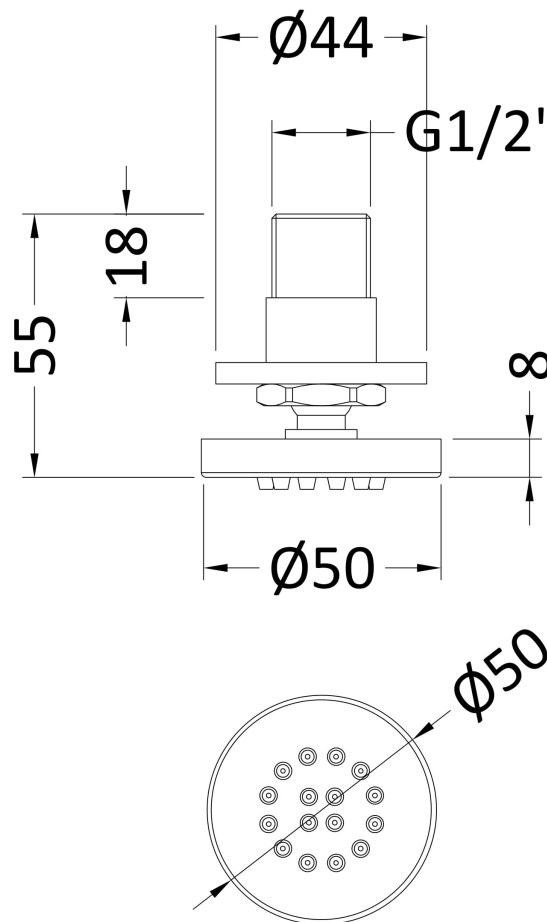

Sales Code: A355

Description: Round Sheer Body Jet

Product Dimensions

Length (mm):	
Width (mm):	50
Height (mm):	55
Depth (mm):	50
Nett Weight (kg):	0.42

Packaging Dimensions

Length (mm):	80
Width (mm):	70
Height (mm):	110
Gross Weight (kg):	0.42

Packaging Data

Box Colour:	White Cardboard Box
Box Qty:	1
Label Size:	100 x 50
Label Colour:	White Label
Label Qty:	2

Outer Box Dimensions (If Applicable)

Length (mm):	
Width (mm):	440
Height (mm):	390
Depth (mm):	250
Gross Weight (kg):	21
Barcode:	5055146167662

Product Details

Country of Origin:	China
Fitting Instruction:	No
Product Material:	Brass
Mount Type:	Surface, Wall
Outlet Elbow Supplied:	No
Easy Clean:	No
Head Included:	No
Handset Included:	Not Applicable
Body Jets Included:	Yes
No of Body Jets:	1
Operating Pressure (bar):	
Valve/Cartridge Type:	Not Applicable
Flow Rates (L/min):	0.1 bar: N/A 0.5 bar: N/A 1 bar: N/A 2 bar: N/A 3 bar: N/A
TMV2 Approved:	No Approval No: N/A
TMV3 Approved:	No Approval No: N/A
WRAS Approved:	No Approval No: N/A
Head Function:	Not Applicable
Handset Function:	Not Applicable
Body Jet Info:	Directional
Pipe Size:	Not Applicable
Pipe Centres:	N/A
Colour/Finish:	Chrome
Hose Included:	Not Applicable
No. of Outlets:	N/A