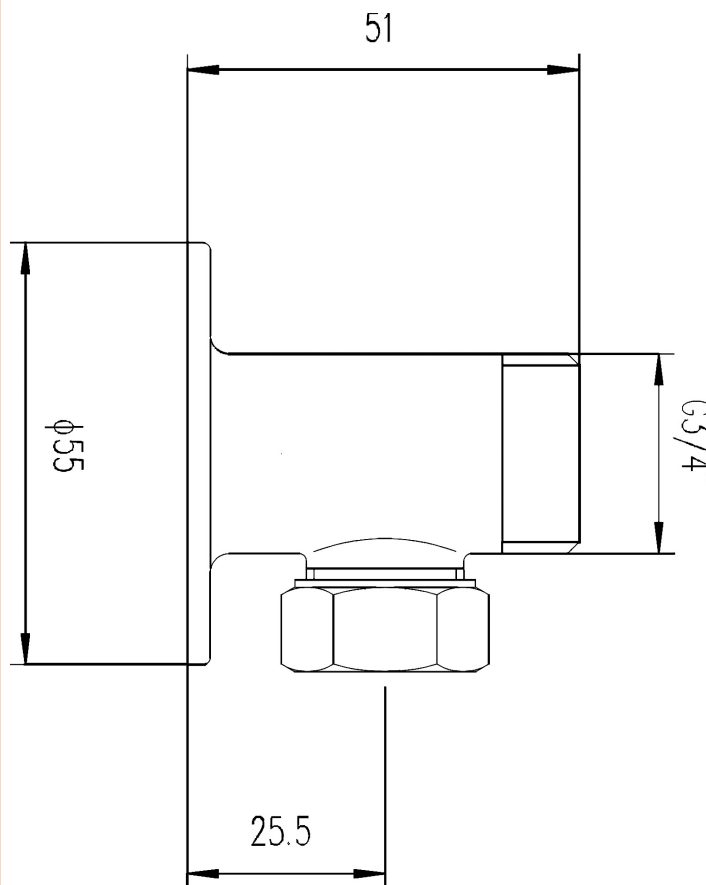

Sales Code: A312

Description: Back Plate Elbow Unions

Product Dimensions

Length (mm):	
Width (mm):	55
Height (mm):	55
Depth (mm):	51
Nett Weight (kg):	0.48

Packaging Dimensions

Length (mm):	110
Width (mm):	100
Height (mm):	55
Gross Weight (kg):	0.48

Packaging Data

Box Colour:	White Cardboard Box
Box Qty:	1
Label Size:	100 x 50
Label Colour:	White Label
Label Qty:	2

Outer Box Dimensions (If Applicable)

Length (mm):	
Width (mm):	
Height (mm):	
Depth (mm):	
Gross Weight (kg):	22
Barcode:	5055146137054

Product Details

Country of Origin:	China
Fitting Instruction:	No
Product Material:	Brass
Mount Type:	Wall, Surface
Outlet Elbow Supplied:	No
Easy Clean:	Not Applicable
Head Included:	No
Handset Included:	No
Body Jets Included:	No
No of Body Jets:	Not Applicable
Operating Pressure (bar):	
Valve/Cartridge Type:	Not Applicable
Flow Rates (L/min):	0.1 bar: N/A 0.5 bar: N/A 1 bar: N/A 2 bar: N/A 3 bar: N/A
TMV2 Approved:	No Approval No: N/A
TMV3 Approved:	No Approval No: N/A
WRAS Approved:	No Approval No: N/A
Head Function:	Not Applicable
Handset Function:	Not Applicable
Body Jet Info:	Not Applicable
Pipe Size:	15 mm (1/2" Bsp)
Pipe Centres:	N/A
Colour/Finish:	Chrome
Hose Included:	Not Applicable
No. of Outlets:	N/A