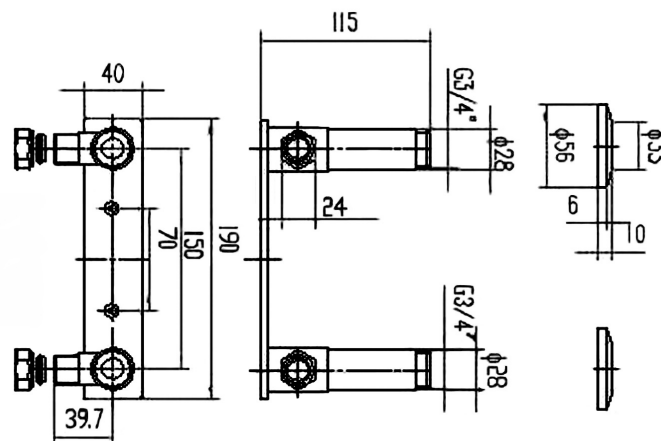

Sales Code: A313

Description: Fast Fit Bracket For Bar Thermostats

Product Dimensions

Length (mm):	
Width (mm):	190
Height (mm):	105
Depth (mm):	60
Nett Weight (kg):	1.04

Packaging Dimensions

Length (mm):	200
Width (mm):	140
Height (mm):	80
Gross Weight (kg):	1.04

Packaging Data

Box Colour:	White Cardboard Box
Box Qty:	1
Label Size:	100 x 50
Label Colour:	White Label
Label Qty:	2

Outer Box Dimensions (If Applicable)

Length (mm):	
Width (mm):	
Height (mm):	
Depth (mm):	
Gross Weight (kg):	17
Barcode:	5055146137146

Product Details

Country of Origin:	China
Fitting Instruction:	No
Product Material:	Brass
Mount Type:	Recessed, Wall
Outlet Elbow Supplied:	No
Easy Clean:	Not Applicable
Head Included:	No
Handset Included:	No
Body Jets Included:	No
No of Body Jets:	Not Applicable
Operating Pressure (bar):	
Valve/Cartridge Type:	Not Applicable
Flow Rates (L/min):	0.1 bar: N/A 0.5 bar: N/A 1 bar: N/A 2 bar: N/A 3 bar: N/A
TMV2 Approved:	No Approval No: N/A
TMV3 Approved:	No Approval No: N/A
WRAS Approved:	No Approval No: N/A
Head Function:	Not Applicable
Handset Function:	Not Applicable
Body Jet Info:	Not Applicable
Pipe Size:	15 mm (1/2" Bsp)
Pipe Centres:	N/A
Colour/Finish:	Chrome
Hose Included:	Not Applicable
No. of Outlets:	N/A