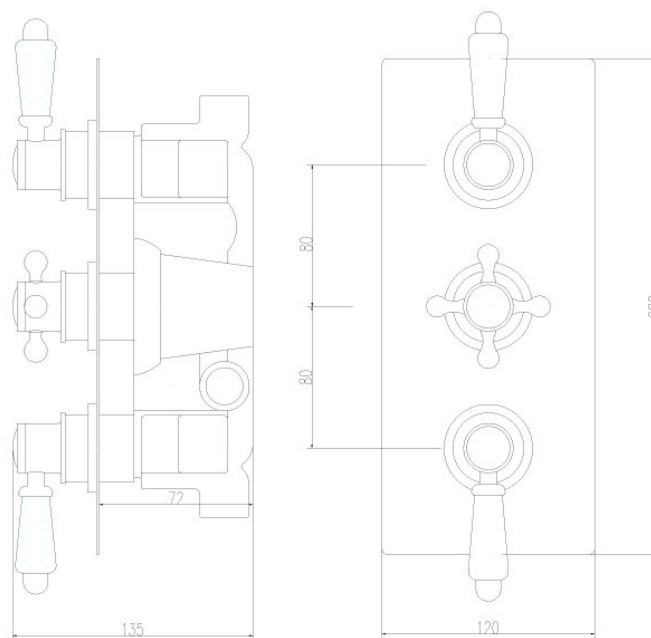

Sales Code: ITY315

Description: Traditional Triple Conc Thermo Valve

Product Dimensions

Length (mm):	
Width (mm):	120
Height (mm):	280
Depth (mm):	135
Nett Weight (kg):	3.54

Packaging Dimensions

Length (mm):	320
Width (mm):	250
Height (mm):	110
Gross Weight (kg):	3.54

Packaging Data

Box Colour:	White Cardboard Box
Box Qty:	1
Label Size:	100 x 50
Label Colour:	White Label
Label Qty:	2

Outer Box Dimensions (If Applicable)

Length (mm):	
Width (mm):	520
Height (mm):	415
Depth (mm):	265
Gross Weight (kg):	21
Barcode:	5055146193975

Product Details

Country of Origin:	United Kingdom
Fitting Instruction:	No
Product Material:	Brass/ABS
Mount Type:	Wall, Recessed
Outlet Elbow Supplied:	No
Easy Clean:	Not Applicable
Head Included:	No
Handset Included:	No
Body Jets Included:	Not Applicable
No of Body Jets:	Not Applicable
Operating Pressure (bar):	0.1
Valve/Cartridge Type:	1/4 Turn Ceramic Disc
Flow Rates (L/min):	0.1 bar: 5.5 0.5 bar: 14 1 bar: 20 2 bar: 29 3 bar: 44
TMV2 Approved:	No Approval No: N/A
TMV3 Approved:	No Approval No: N/A
WRAS Approved:	Yes Approval No: 2204707
Head Function:	Not Applicable
Handset Function:	Not Applicable
Body Jet Info:	Not Applicable
Pipe Size:	15 mm (1/2" Bsp)
Pipe Centres:	N/A
Colour/Finish:	Chrome
Hose Included:	Not Applicable
No. of Outlets:	2