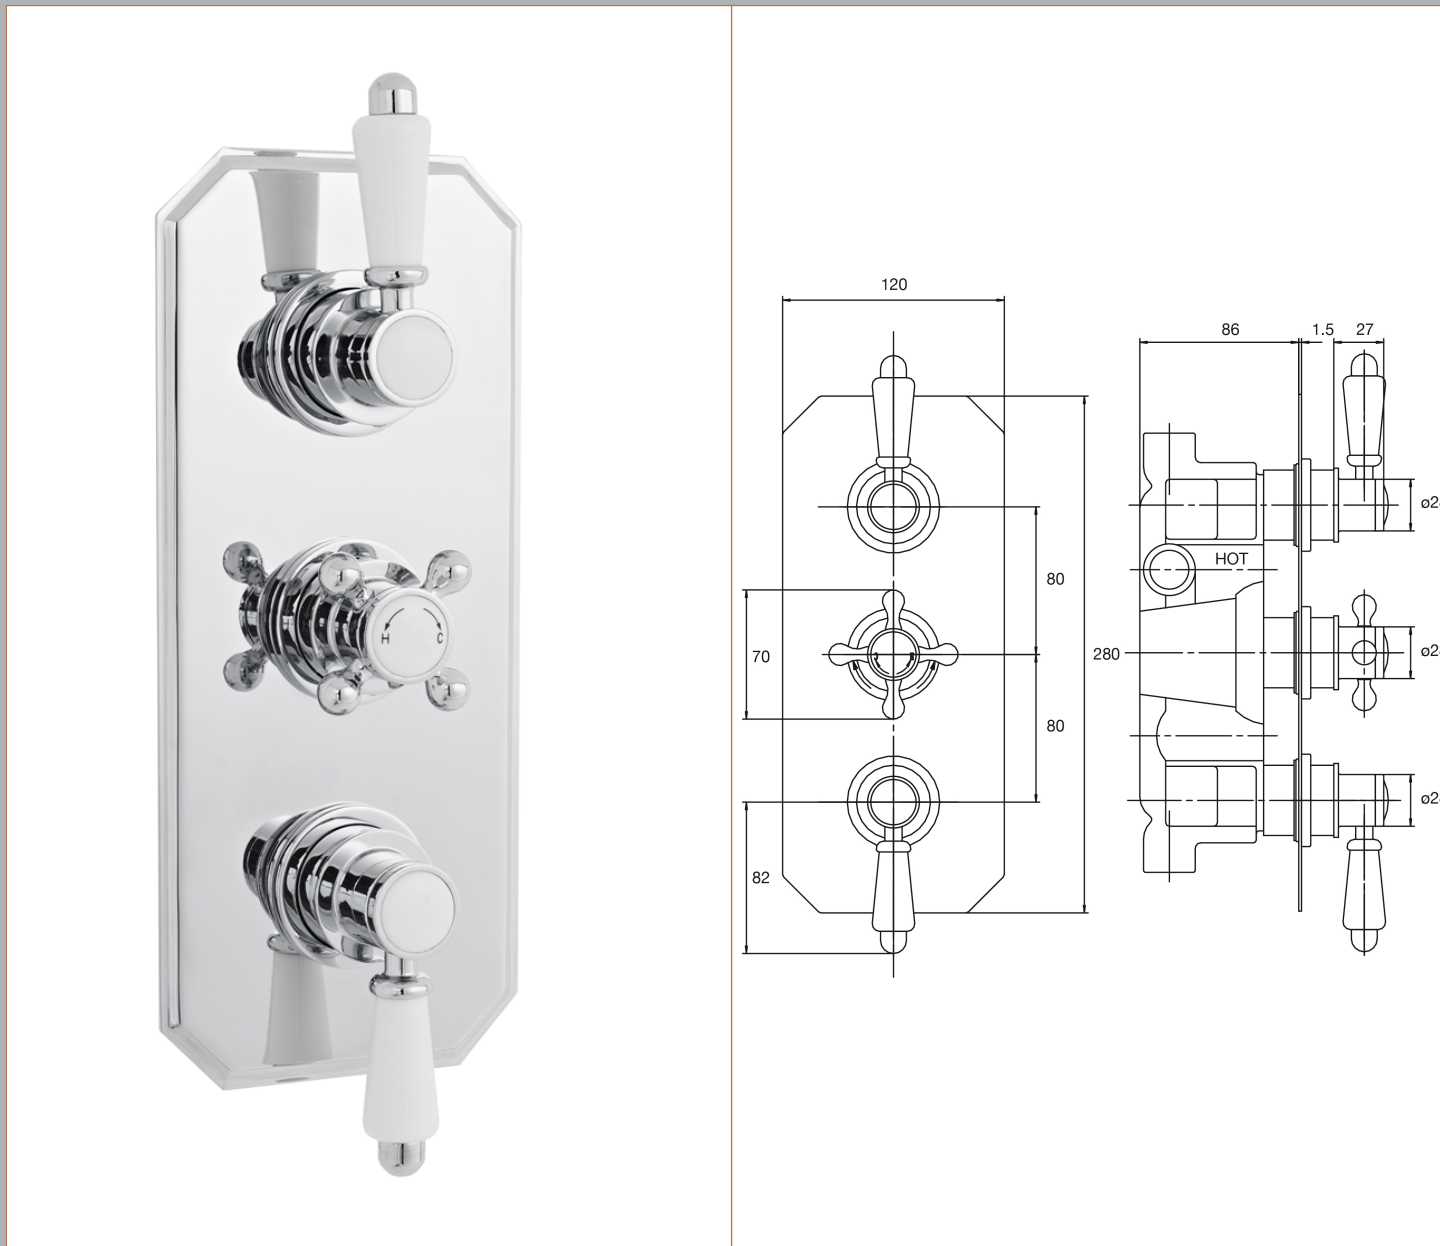

Sales Code: ITY317

Description: Triple Concealed Thermo Valve

### Product Dimensions

Length (mm):	
Width (mm):	120
Height (mm):	280
Depth (mm):	135
Nett Weight (kg):	3.86

### Outer Box Dimensions (If Applicable)

Length (mm):	
Width (mm):	525
Height (mm):	370
Depth (mm):	350
Gross Weight (kg):	23
Barcode:	5055369030804

### Product Details

Country of Origin:	United Kingdom
Fitting Instruction:	No
Product Material:	Brass/ABS
Mount Type:	Wall, Recessed
Outlet Elbow Supplied:	No
Easy Clean:	Not Applicable
Head Included:	No
Handset Included:	No
Body Jets Included:	Not Applicable
No of Body Jets:	Not Applicable
Operating Pressure (bar):	0.1
Valve/Cartridge Type:	1/4 Turn Ceramic Disc
Flow Rates (L/min):	0.1 bar: 5.5    0.5 bar: 14    1 bar: 20    2 bar: 29    3 bar: 44
TMV2 Approved:	No    Approval No: N/A
TMV3 Approved:	No    Approval No: N/A
WRAS Approved:	Yes    Approval No: 2204707
Head Function:	Not Applicable
Handset Function:	Not Applicable
Body Jet Info:	Not Applicable
Pipe Size:	15 mm (1/2" Bsp)
Pipe Centres:	N/A
Colour/Finish:	Chrome
Hose Included:	Not Applicable
No. of Outlets:	2