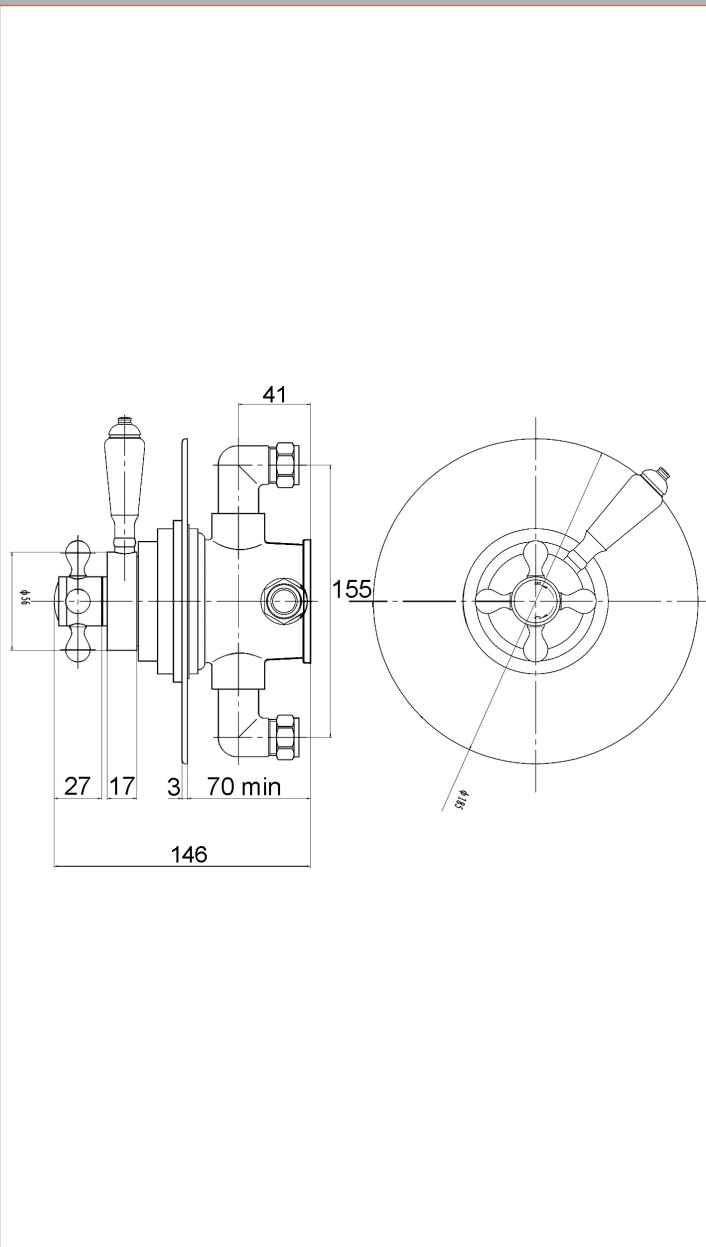

Sales Code: A3092C

Description: Traditional Dual Conc Thermo Valve

Product Dimensions

Length (mm):	
Width (mm):	185
Height (mm):	196
Depth (mm):	146
Nett Weight (kg):	3.28

Packaging Dimensions

Length (mm):	240
Width (mm):	240
Height (mm):	195
Gross Weight (kg):	3.28

Packaging Data

Box Colour:	White Cardboard Box
Box Qty:	1
Label Size:	100 x 50
Label Colour:	White Label
Label Qty:	1

Outer Box Dimensions (If Applicable)

Length (mm):	
Width (mm):	500
Height (mm):	410
Depth (mm):	265
Gross Weight (kg):	
Barcode:	5055275832936

Product Details

Country of Origin:	United Kingdom
Fitting Instruction:	No
Product Material:	Brass
Mount Type:	Wall
Outlet Elbow Supplied:	Not Applicable
Easy Clean:	Not Applicable
Head Included:	No
Handset Included:	No
Body Jets Included:	Not Applicable
No of Body Jets:	Not Applicable
Operating Pressure (bar):	0.1
Valve/Cartridge Type:	1/4 Turn Ceramic Disc
Flow Rates (L/min):	0.1 bar: 5.5 0.5 bar: 14.5 1 bar: 22 2 bar: 30 3 bar: 35
TMV2 Approved:	No Approval No: N/A
TMV3 Approved:	No Approval No: N/A
WRAS Approved:	No Approval No: N/A
Head Function:	Not Applicable
Handset Function:	Not Applicable
Body Jet Info:	Not Applicable
Pipe Size:	15 mm (1/2" Bsp)
Pipe Centres:	155mm
Colour/Finish:	Chrome
Hose Included:	Not Applicable
No. of Outlets:	1