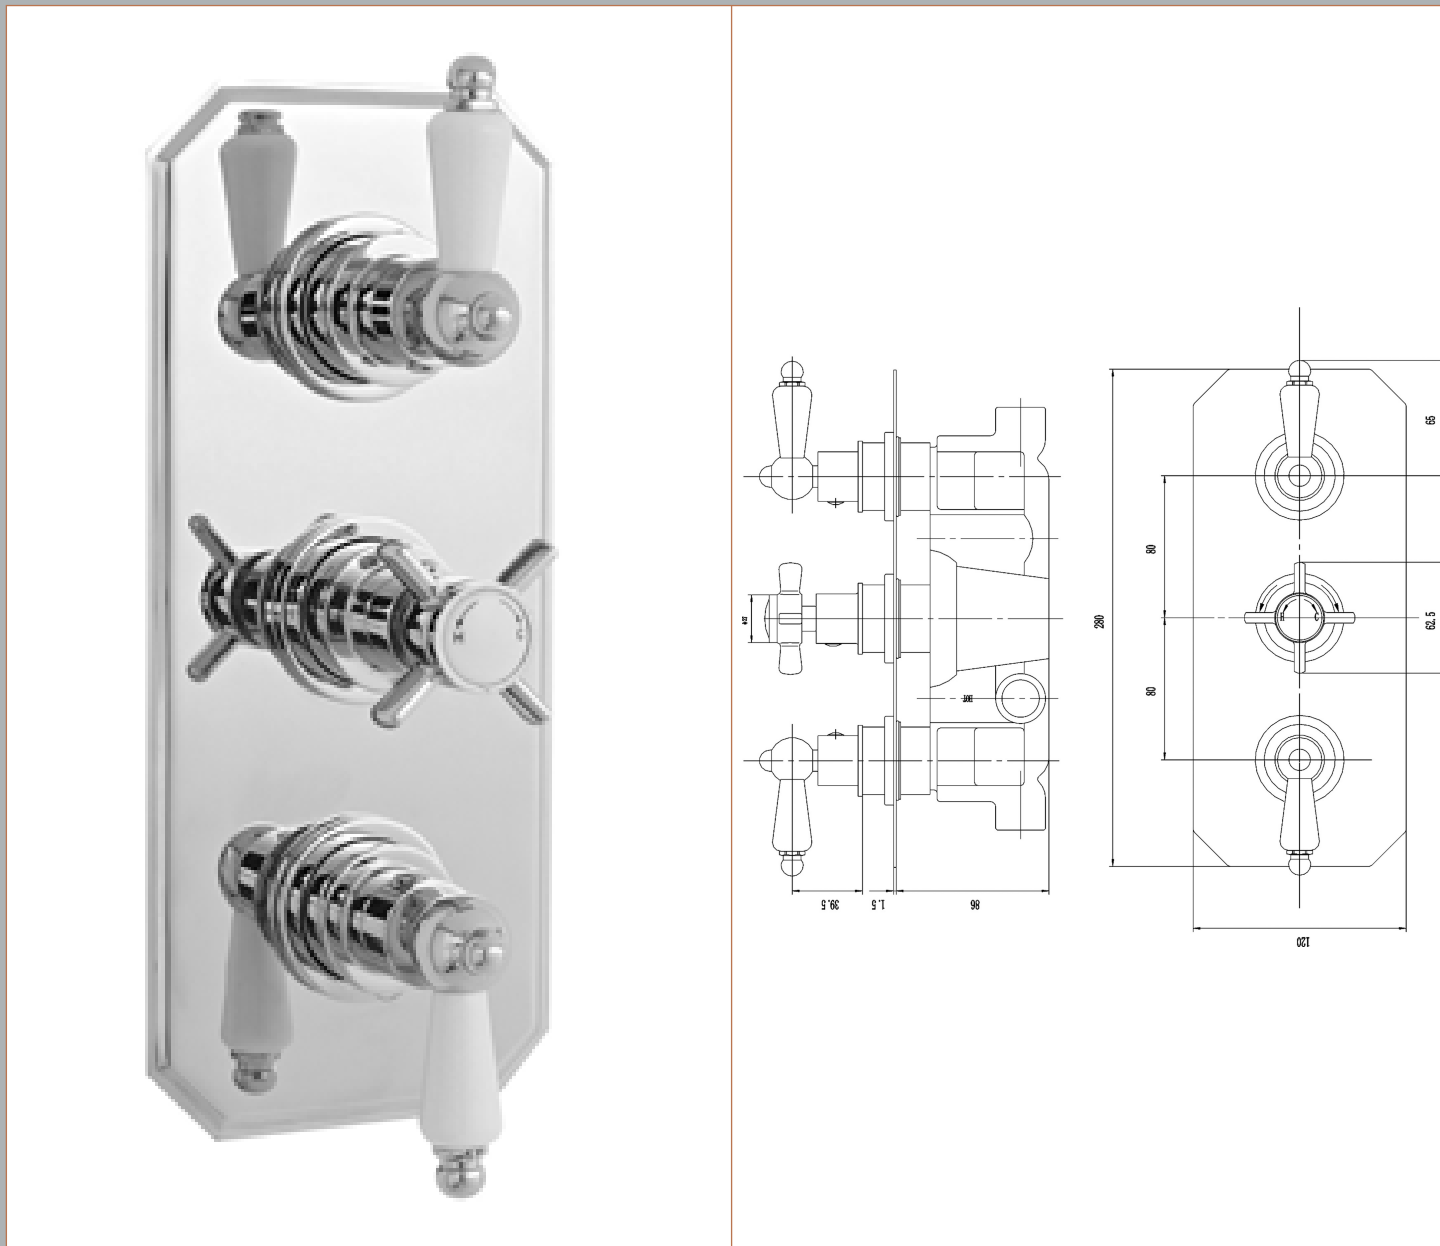

Sales Code: A3057

Description: Beaumont Triple Concealed Thermo Valve

Product Dimensions

Length (mm):	
Width (mm):	120
Height (mm):	280
Depth (mm):	124
Nett Weight (kg):	3.02

Packaging Dimensions

Length (mm):	320
Width (mm):	250
Height (mm):	110
Gross Weight (kg):	3.59

Packaging Data

Box Colour:	White Cardboard Box
Box Qty:	1
Label Size:	100 x 50
Label Colour:	White Label
Label Qty:	2

Outer Box Dimensions (If Applicable)

Length (mm):	
Width (mm):	500
Height (mm):	370
Depth (mm):	355
Gross Weight (kg):	22
Barcode:	5055369030798

Product Details

Country of Origin:	United Kingdom
Fitting Instruction:	No
Product Material:	Brass/ABS
Mount Type:	Wall, Recessed
Outlet Elbow Supplied:	No
Easy Clean:	Not Applicable
Head Included:	No
Handset Included:	No
Body Jets Included:	Not Applicable
No of Body Jets:	Not Applicable
Operating Pressure (bar):	0.1
Valve/Cartridge Type:	1/4 Turn Ceramic Disc
Flow Rates (L/min):	0.1 bar: 5.5 0.5 bar: 14 1 bar: 20 2 bar: 29 3 bar: 44
TMV2 Approved:	No Approval No: N/A
TMV3 Approved:	No Approval No: N/A
WRAS Approved:	Yes Approval No: 2204707
Head Function:	Not Applicable
Handset Function:	Not Applicable
Body Jet Info:	Not Applicable
Pipe Size:	15 mm (1/2" Bsp)
Pipe Centres:	N/A
Colour/Finish:	Chrome
Hose Included:	Not Applicable
No. of Outlets:	2