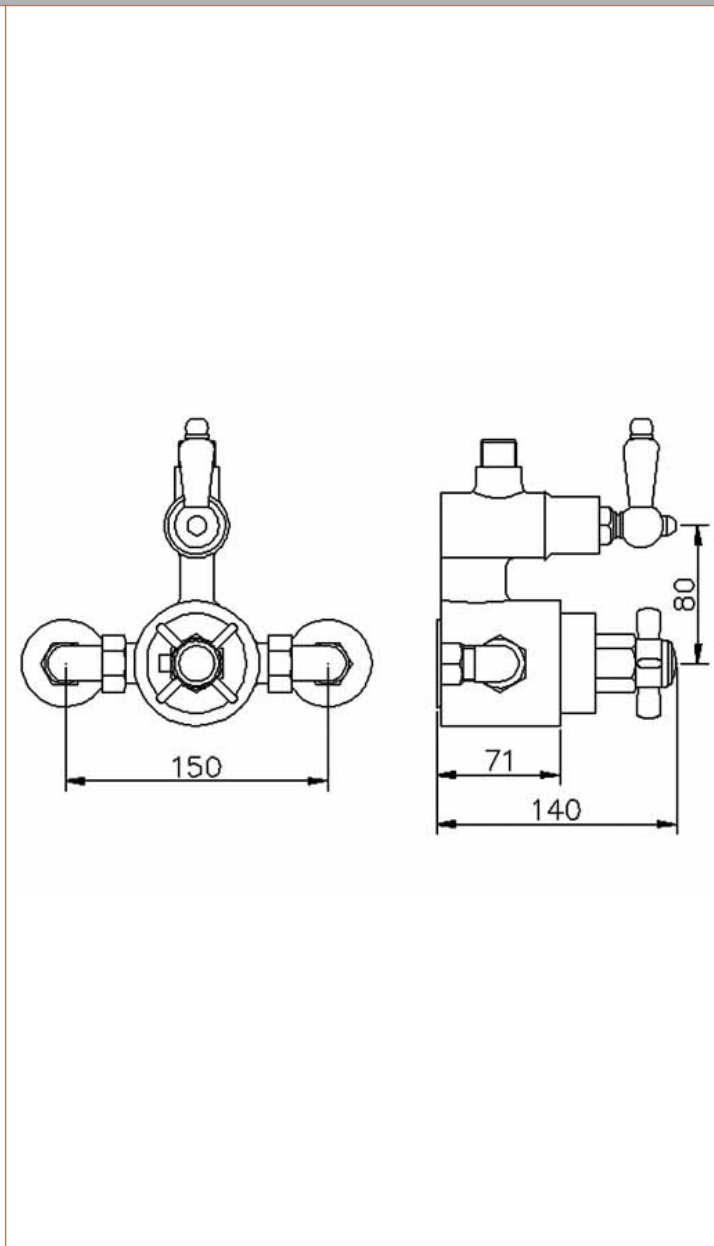

Sales Code: CP148

Description: Trad Twin Exp Valve And Rigid Riser Kit

Product Dimensions				
Length (mm):				
Width (mm):				
Height (mm):				
Depth (mm):				
Nett Weight (kg):		0.55		
Packaging Dimensions				
Length (mm):		550		
Width (mm):		550		
Height (mm):		550		
Gross Weight (kg):		0.55		
Packaging Data				
Box Colour:				
Box Qty:		0		
Label Size:		0	x 0	
Label Colour:				
Label Qty:		0		
Outer Box Dimensions (If Applicable)				
Length (mm):				
Width (mm):				
Height (mm):				
Depth (mm):				
Gross Weight (kg):				
Barcode:		5055369037179		
Product Details				
Country of Origin:				
Fitting Instruction:		Yes		
Product Material:				
Mount Type:				
Outlet Elbow Supplied:				
Easy Clean:				
Head Included:				
Handset Included:				
Body Jets Included:				
No of Body Jets:				
Operating Pressure (bar):				
Valve/Cartridge Type:				
Flow Rates (L/min):	0.1 bar:	0.5 bar:	1 bar:	2 bar: 3 bar:
TMV2 Approved:			Approval No:	
TMV3 Approved:			Approval No:	
WRAS Approved:			Approval No:	
Head Function:				
Handset Function:				
Body Jet Info:				
Pipe Size:				
Pipe Centres:				
Colour/Finish:				
Hose Included:				
No. of Outlets:				