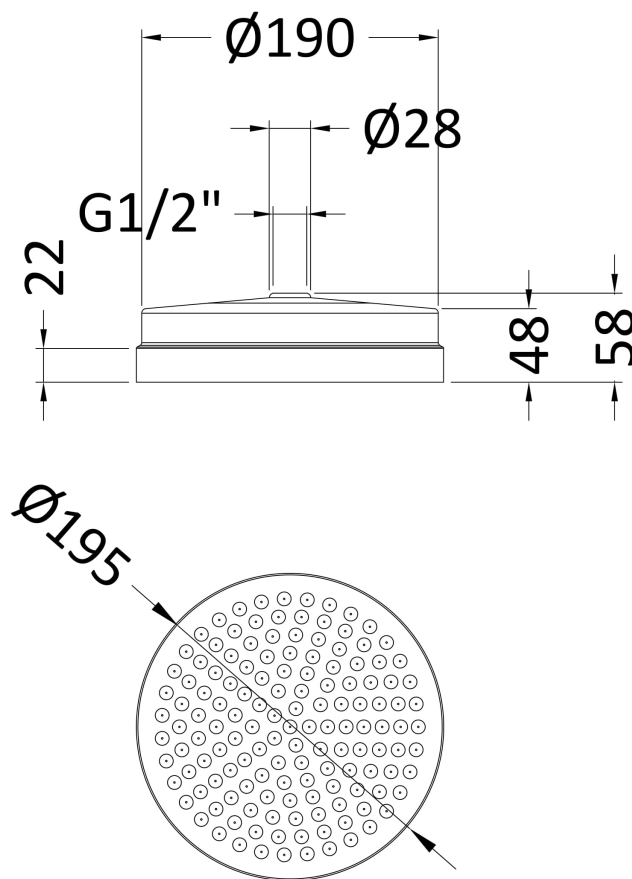

Sales Code: HEAD01

Description: Fixed Head 200mm Diameter

Product Dimensions

Length (mm):	
Width (mm):	195
Height (mm):	55
Depth (mm):	195
Nett Weight (kg):	1

Packaging Dimensions

Length (mm):	210
Width (mm):	205
Height (mm):	60
Gross Weight (kg):	1

Packaging Data

Box Colour:	White Cardboard Box
Box Qty:	1
Label Size:	100 x 50
Label Colour:	White Label
Label Qty:	2

Outer Box Dimensions (If Applicable)

Length (mm):	
Width (mm):	220
Height (mm):	385
Depth (mm):	430
Gross Weight (kg):	12
Barcode:	5055146185611

Product Details

Country of Origin:	China
Fitting Instruction:	No
Product Material:	Brass
Mount Type:	Wall, Surface
Outlet Elbow Supplied:	No
Easy Clean:	
Head Included:	Yes
Handset Included:	No
Body Jets Included:	Not Applicable
No of Body Jets:	
Operating Pressure (bar):	0.5
Valve/Cartridge Type:	Not Applicable
Flow Rates (L/min):	0.1 bar: N/A 0.5 bar: N/A 1 bar: N/A 2 bar: N/A 3 bar: N/A
TMV2 Approved:	No Approval No: N/A
TMV3 Approved:	No Approval No: N/A
WRAS Approved:	No Approval No: N/A
Head Function:	Single
Handset Function:	
Body Jet Info:	Not Applicable
Pipe Size:	Not Applicable
Pipe Centres:	Not Applicable
Colour/Finish:	Chrome
Hose Included:	
No. of Outlets:	N/A