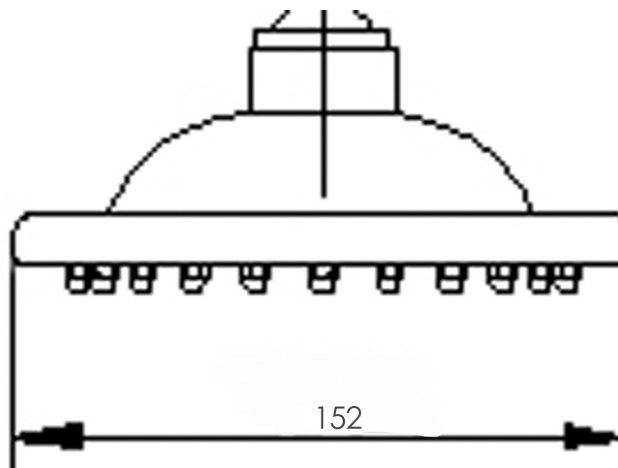

Sales Code: A304

Description: 6" Fixed Head

Product Dimensions

Length (mm):	
Width (mm):	152
Height (mm):	185
Depth (mm):	421
Nett Weight (kg):	0.79

Packaging Dimensions

Length (mm):	175
Width (mm):	165
Height (mm):	105
Gross Weight (kg):	0.79

Packaging Data

Box Colour:	White Cardboard Box
Box Qty:	1
Label Size:	100 x 50
Label Colour:	White Label
Label Qty:	2

Outer Box Dimensions (If Applicable)

Length (mm):	
Width (mm):	370
Height (mm):	440
Depth (mm):	380
Gross Weight (kg):	13
Barcode:	5055146123828

Product Details

Country of Origin:	China
Fitting Instruction:	No
Product Material:	Brass
Mount Type:	Wall, Surface
Outlet Elbow Supplied:	No
Easy Clean:	Yes
Head Included:	Yes
Handset Included:	No
Body Jets Included:	Not Applicable
No of Body Jets:	Not Applicable
Operating Pressure (bar):	0.5
Valve/Cartridge Type:	Not Applicable
Flow Rates (L/min):	0.1 bar: N/A 0.5 bar: N/A 1 bar: N/A 2 bar: N/A 3 bar: N/A
TMV2 Approved:	No Approval No: N/A
TMV3 Approved:	No Approval No: N/A
WRAS Approved:	No Approval No: N/A
Head Function:	Single
Handset Function:	Not Applicable
Body Jet Info:	Not Applicable
Pipe Size:	Not Applicable
Pipe Centres:	N/A
Colour/Finish:	Chrome
Hose Included:	Not Applicable
No. of Outlets:	N/A