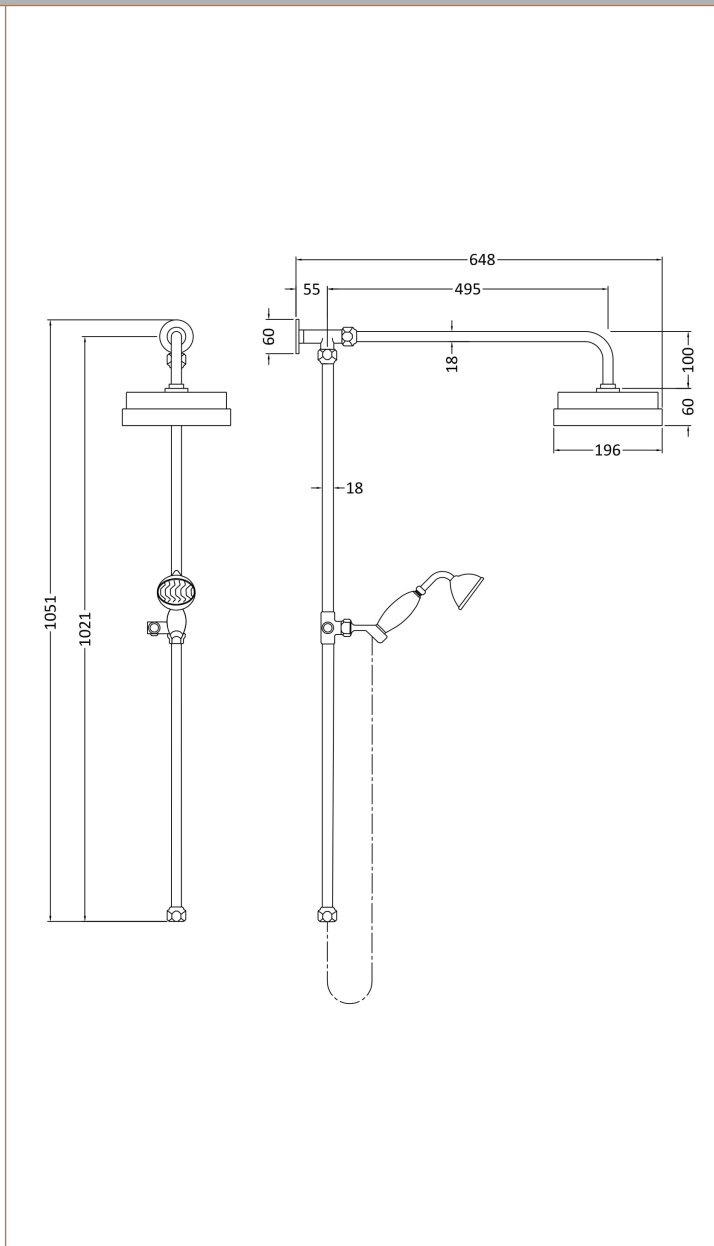

Sales Code: A3606

Description: Luxury Rigid Riser Kit

Product Dimensions

Length (mm):	
Width (mm):	160
Height (mm):	1081
Depth (mm):	635
Nett Weight (kg):	3.85

Packaging Dimensions

Length (mm):	1020
Width (mm):	210
Height (mm):	110
Gross Weight (kg):	3.85

Packaging Data

Box Colour:	White Cardboard Box
Box Qty:	1
Label Size:	100 x 50
Label Colour:	White Label
Label Qty:	2

Outer Box Dimensions (If Applicable)

Length (mm):	
Width (mm):	445
Height (mm):	370
Depth (mm):	1040
Gross Weight (kg):	39
Barcode:	5055146184133

Product Details

Country of Origin:	China
Fitting Instruction:	No
Product Material:	Brass
Mount Type:	Surface, Wall
Outlet Elbow Supplied:	No
Easy Clean:	No
Head Included:	Yes
Handset Included:	Yes
Body Jets Included:	No
No of Body Jets:	Not Applicable
Operating Pressure (bar):	0.5
Valve/Cartridge Type:	Not Applicable
Flow Rates (L/min):	0.1 bar: N/A 0.5 bar: N/A 1 bar: N/A 2 bar: N/A 3 bar: N/A
TMV2 Approved:	No Approval No: N/A
TMV3 Approved:	No Approval No: N/A
WRAS Approved:	No Approval No: N/A
Head Function:	Single
Handset Function:	Single Setting
Body Jet Info:	Not Applicable
Pipe Size:	18 mm
Pipe Centres:	N/A
Colour/Finish:	Chrome
Hose Included:	Yes
No. of Outlets:	2