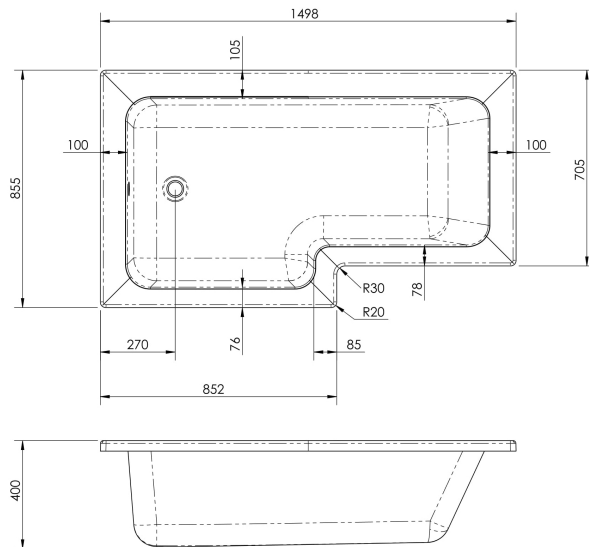

Sales Code: WBS1585L

Description: Square Shower Bath L/H 1500X850

Packaging Details

Barcode: 5056211822271

Sales Code: WBS103

Description: 1500mm Square Shower Bath Lh

Product Dimensions

Length (mm):	1500
Width (mm):	850
Depth (mm):	390
Nett Weight (kg):	24.5

Packaging Dimensions

Length (mm):	1500
Width (mm):	850
Depth (mm):	425
Gross Weight (kg):	24.5

Packaging Data

Box Colour:	Brown Cardboard Sleeve
Box Qty:	1
Label Size:	x
Label Colour:	White Label
Label Qty:	

Outer Box Dimensions (If Applicable)

Length (mm):	
Width (mm):	
Height (mm):	
Gross Weight (kg):	
Barcode:	5055275824511

Product Details

Country of Origin:	Turkey
Fitting Instruction:	No
Certification:	FSC: CE & UKCA:
Material Colour Reference:	European White
Product Material:	Acrylic
Material Thickness:	4mm
Volume (Ltr):	200L
Displaced Capacity:	130L
Leg Set Included:	Legset Not Included
Waste Included:	Waste Not Included
Drilled/Undrilled:	Undrilled For Taps
Includes Grips:	No Grips Supplied
Embossed:	No
No of Tapholes:	None
Anti-Slip:	No

Sales Code: WBL001

Description: Bath Leg Set

Product Dimensions

Length (mm):	
Width (mm):	600
Depth (mm):	60
Nett Weight (kg):	2.5

Packaging Dimensions

Length (mm):	600
Width (mm):	60
Depth (mm):	60
Gross Weight (kg):	2.5