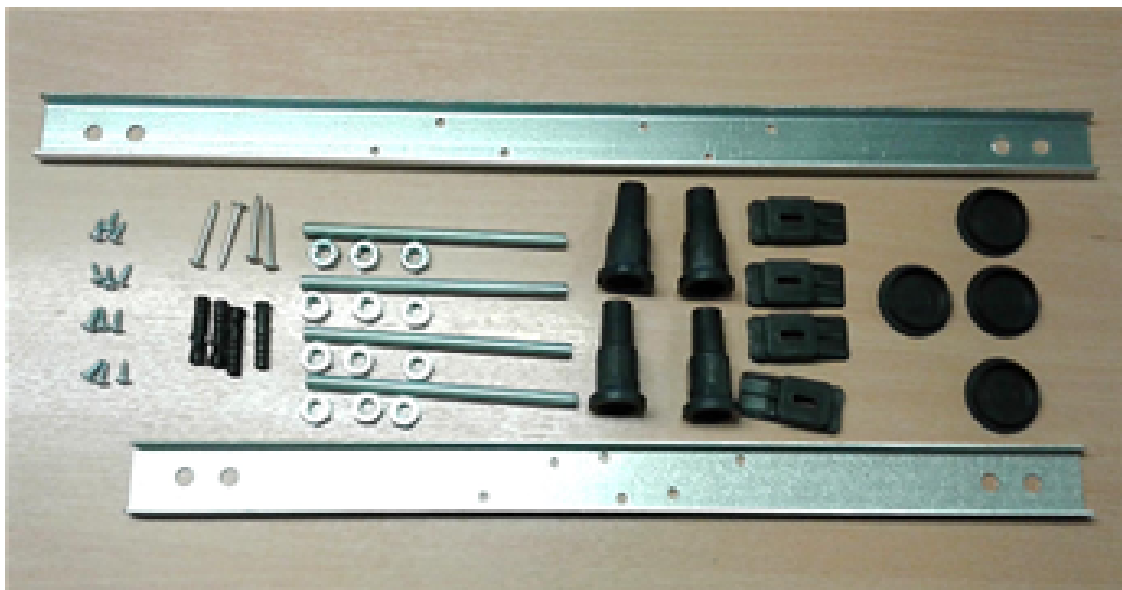

Packaging Dimensions

Length (mm):	1500
Width (mm):	850
Depth (mm):	425
Gross Weight (kg):	24.5

Packaging Data

Box Colour:	Brown Cardboard Sleeve
Box Qty:	1
Label Size:	x
Label Colour:	White Label
Label Qty:	

Outer Box Dimensions (If Applicable)

Length (mm):	
Width (mm):	
Height (mm):	
Gross Weight (kg):	
Barcode:	5055275824511

Product Details

Country of Origin:	Turkey
Fitting Instruction:	No
Certification:	FSC: CE & UKCA:
Material Colour Reference:	European White
Product Material:	Acrylic
Material Thickness:	4mm
Volume (Ltr):	200L
Displaced Capacity:	130L
Leg Set Included:	Legset Not Included
Waste Included:	Waste Not Included
Drilled/Undrilled:	Undrilled For Taps
Includes Grips:	No Grips Supplied
Embossed:	No
No of Tapholes:	None
Anti-Slip:	No

Sales Code: WBL001

Description: Bath Leg Set

Product Dimensions

Length (mm):	
Width (mm):	600
Depth (mm):	60
Nett Weight (kg):	2.5

Packaging Dimensions

Length (mm):	600
Width (mm):	60
Depth (mm):	60
Gross Weight (kg):	2.5

Product Details

Country of Origin:	Poland
Fitting Instruction:	No
Certification:	FSC: CE & UKCA:
Material Colour Reference:	
Product Material:	
Material Thickness:	
Volume (Ltr):	
Displaced Capacity:	
Leg Set Included:	
Waste Included:	
Drilled/Undrilled:	
Includes Grips:	
Embossed:	
No of Tapholes:	
Anti-Slip:	