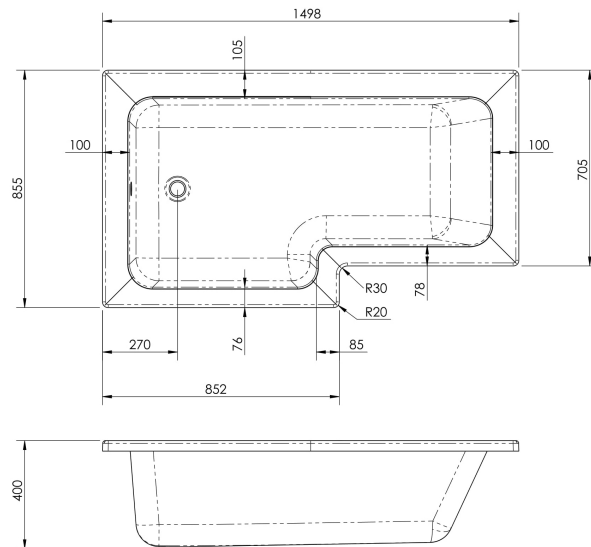

Sales Code: WBS1585L

Description: Square Shower Bath L/H 1500X850

Packaging Details

Barcode: 5056211822271

Sales Code: WBS103

Description: 1500mm Square Shower Bath Lh

Product Dimensions

Length (mm):	1500
Width (mm):	850
Depth (mm):	390
Nett Weight (kg):	24.5

Packaging Dimensions

Length (mm):	1500
Width (mm):	850
Depth (mm):	425
Gross Weight (kg):	24.5

Packaging Data

Box Colour:	Brown Cardboard Sleeve
Box Qty:	1
Label Size:	x
Label Colour:	White Label
Label Qty:	

Outer Box Dimensions (If Applicable)

Length (mm):	
Width (mm):	
Height (mm):	
Gross Weight (kg):	
Barcode:	5055275824511

Product Details

Country of Origin:	Turkey
Fitting Instruction:	No
Certification:	FSC: CE & UKCA:
Material Colour Reference:	European White
Product Material:	Acrylic
Material Thickness:	4mm
Volume (Ltr):	200L
Displaced Capacity:	130L
Leg Set Included:	Legset Not Included
Waste Included:	Waste Not Included
Drilled/Undrilled:	Undrilled For Taps
Includes Grips:	No Grips Supplied
Embossed:	No
No of Tapholes:	None
Anti-Slip:	No

Sales Code: WBL001

Description: Bath Leg Set

Product Dimensions

Length (mm):	
Width (mm):	600
Depth (mm):	60
Nett Weight (kg):	2.5

Packaging Dimensions

Length (mm):	600
Width (mm):	60
Depth (mm):	60
Gross Weight (kg):	2.5