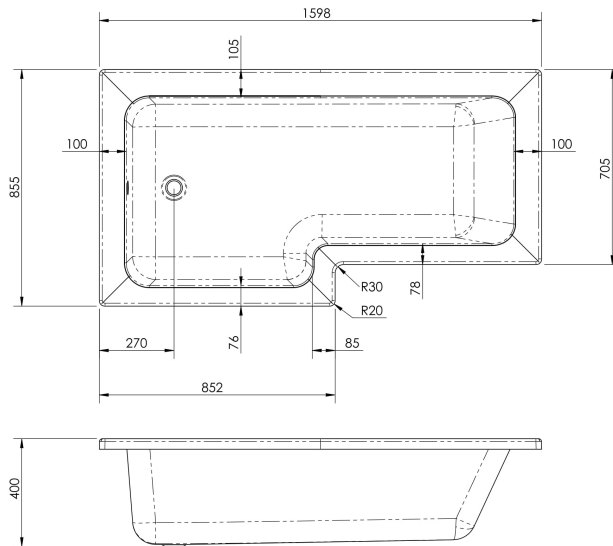

### Packaging Details

Barcode: 5056211822295

**Sales Code:** WBS105

**Description:** 1600mm Square Shower Bath Lh

### Product Dimensions

Length (mm):	1600
Width (mm):	850
Depth (mm):	390
Nett Weight (kg):	23

### Packaging Dimensions

Length (mm):	1600
Width (mm):	850
Depth (mm):	390
Gross Weight (kg):	23

**Sales Code:** WBL001

**Description:** Bath Leg Set

**Product Dimensions**

Length (mm):  
 Width (mm): 600  
 Depth (mm): 60  
 Nett Weight (kg): 2.5

**Packaging Dimensions**

Length (mm): 600  
 Width (mm): 60  
 Depth (mm): 60  
 Gross Weight (kg): 2.5