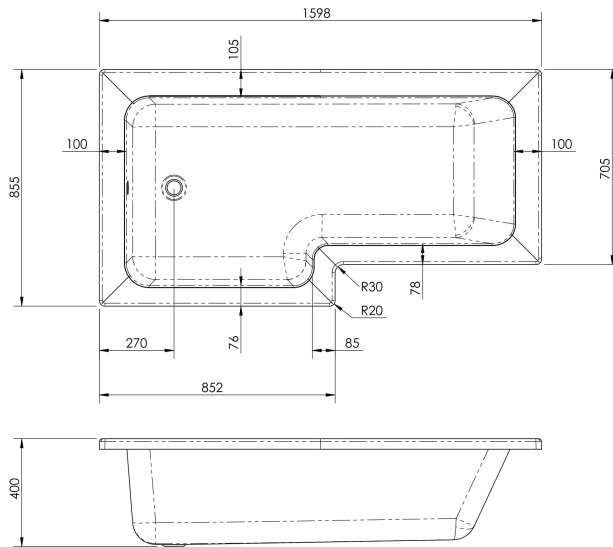

### Packaging Details

Barcode: 5056211822295

**Sales Code:** WBS105

**Description:** 1600mm Square Shower Bath Lh

### Product Dimensions

Length (mm):	1600
Width (mm):	850
Depth (mm):	390
Nett Weight (kg):	23

### Packaging Dimensions

Length (mm):	1600
Width (mm):	850
Depth (mm):	390
Gross Weight (kg):	23

**Sales Code:** WBL001

**Description:** Bath Leg Set

**Product Dimensions**

Length (mm):  
 Width (mm): 600  
 Depth (mm): 60  
 Nett Weight (kg): 2.5

**Packaging Dimensions**

Length (mm): 600  
 Width (mm): 60  
 Depth (mm): 60  
 Gross Weight (kg): 2.5