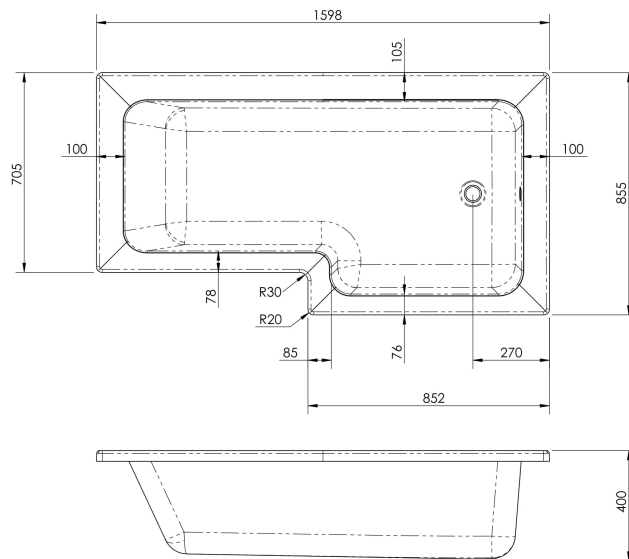

Sales Code: WBS1685R

Description: Square Shower Bath R/H 1600X850

Packaging Details

Barcode: 5056211822301

Sales Code: WBS106

Description: 1600mm Square Shower Bath Rh

Product Dimensions

Length (mm):	1600
Width (mm):	850
Depth (mm):	390
Nett Weight (kg):	23

Packaging Dimensions

Length (mm):	1600
Width (mm):	850
Depth (mm):	390
Gross Weight (kg):	23

Packaging Data

Box Colour:	Brown Cardboard Sleeve
Box Qty:	1
Label Size:	192 x 38
Label Colour:	White Label
Label Qty:	1

Outer Box Dimensions (If Applicable)

Length (mm):	
Width (mm):	
Height (mm):	
Gross Weight (kg):	
Barcode:	5056211822226

Product Details

Country of Origin:	Turkey
Fitting Instruction:	No
Certification:	FSC: No CE & UKCA: Yes
Material Colour Reference:	European White
Product Material:	Acrylic
Material Thickness:	4mm
Volume (Ltr):	200L
Displaced Capacity:	130L
Leg Set Included:	Legset Not Included
Waste Included:	Waste Not Included
Drilled/Undrilled:	Undrilled For Taps
Includes Grips:	No Grips Supplied
Embossed:	No
No of Tapholes:	None
Anti-Slip:	No

Sales Code: WBL001

Description: Bath Leg Set

Product Dimensions

Length (mm):
 Width (mm): 600
 Depth (mm): 60
 Nett Weight (kg): 2.5

Packaging Dimensions

Length (mm): 600
 Width (mm): 60
 Depth (mm): 60
 Gross Weight (kg): 2.5