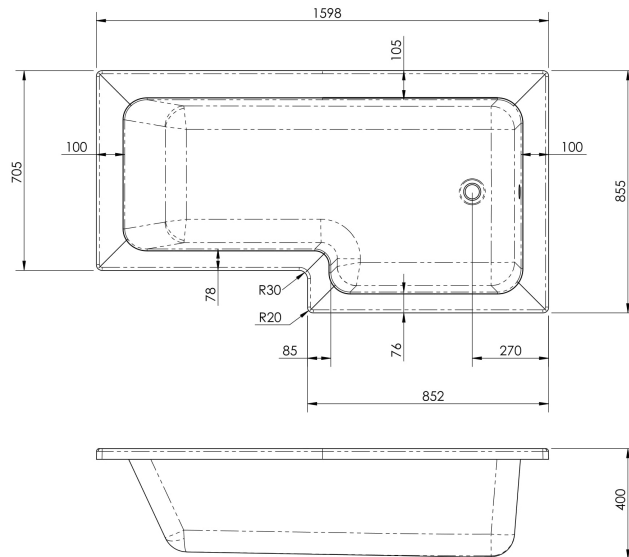

Sales Code: WBS1685R

Description: Square Shower Bath R/H 1600X850

Packaging Details

Barcode: 5056211822301

Sales Code: WBS106

Description: 1600mm Square Shower Bath Rh

Product Dimensions

Length (mm):	1600
Width (mm):	850
Depth (mm):	390
Nett Weight (kg):	23

Packaging Dimensions

Length (mm):	1600
Width (mm):	850
Depth (mm):	390
Gross Weight (kg):	23

Packaging Data

Box Colour:	Brown Cardboard Sleeve
Box Qty:	1
Label Size:	192 x 38
Label Colour:	White Label
Label Qty:	1

Outer Box Dimensions (If Applicable)

Length (mm):	
Width (mm):	
Height (mm):	
Gross Weight (kg):	
Barcode:	5056211822226

Product Details

Country of Origin:	Turkey
Fitting Instruction:	No
Certification:	FSC: No CE & UKCA: Yes
Material Colour Reference:	European White
Product Material:	Acrylic
Material Thickness:	4mm
Volume (Ltr):	200L
Displaced Capacity:	130L
Leg Set Included:	Legset Not Included
Waste Included:	Waste Not Included
Drilled/Undrilled:	Undrilled For Taps
Includes Grips:	No Grips Supplied
Embossed:	No
No of Tapholes:	None
Anti-Slip:	No

Sales Code: WBL001

Description: Bath Leg Set

Product Dimensions

Length (mm):
 Width (mm): 600
 Depth (mm): 60
 Nett Weight (kg): 2.5

Packaging Dimensions

Length (mm): 600
 Width (mm): 60
 Depth (mm): 60
 Gross Weight (kg): 2.5