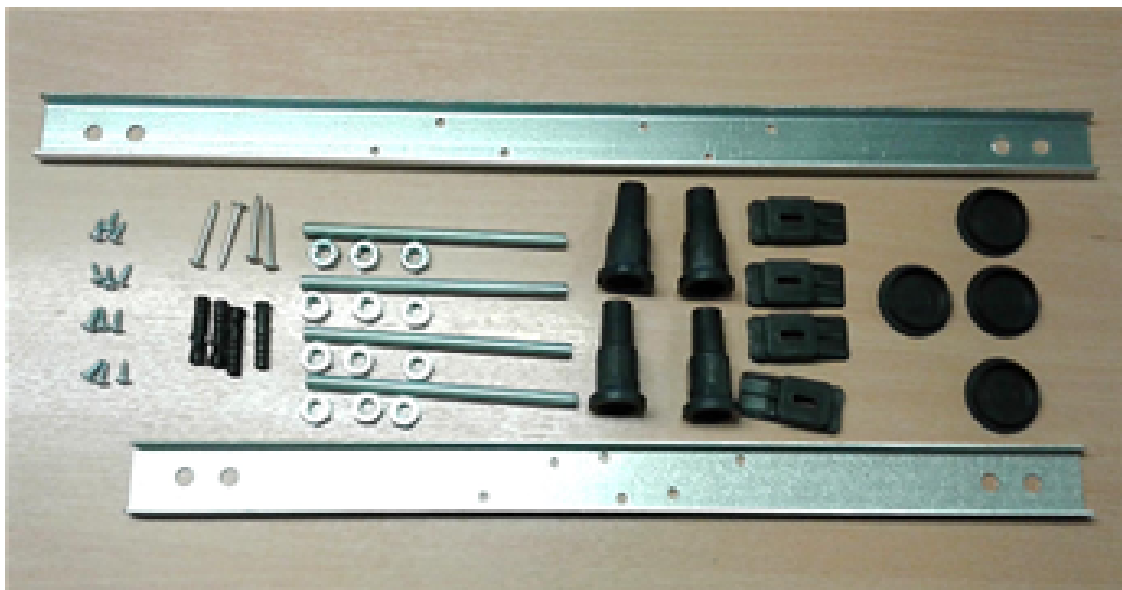

Packaging Dimensions

Length (mm):	1600
Width (mm):	850
Depth (mm):	390
Gross Weight (kg):	23

Packaging Data

Box Colour:	Brown Cardboard Sleeve
Box Qty:	1
Label Size:	192 x 38
Label Colour:	White Label
Label Qty:	1

Outer Box Dimensions (If Applicable)

Length (mm):	
Width (mm):	
Height (mm):	
Gross Weight (kg):	
Barcode:	5056211822226

Product Details

Country of Origin:	Turkey
Fitting Instruction:	No
Certification:	FSC: No CE & UKCA: Yes
Material Colour Reference:	European White
Product Material:	Acrylic
Material Thickness:	4mm
Volume (Ltr):	200L
Displaced Capacity:	130L
Leg Set Included:	Legset Not Included
Waste Included:	Waste Not Included
Drilled/Undrilled:	Undrilled For Taps
Includes Grips:	No Grips Supplied
Embossed:	No
No of Tapholes:	None
Anti-Slip:	No

Sales Code: WBL001

Description: Bath Leg Set

Product Dimensions

Length (mm):
 Width (mm): 600
 Depth (mm): 60
 Nett Weight (kg): 2.5

Packaging Dimensions

Length (mm): 600
 Width (mm): 60
 Depth (mm): 60
 Gross Weight (kg): 2.5

Product Details

Country of Origin: Poland
 Fitting Instruction: No
 Certification: FSC: CE & UKCA:
 Material Colour Reference:
 Product Material:
 Material Thickness:
 Volume (Ltr):
 Displaced Capacity:
 Leg Set Included:
 Waste Included:
 Drilled/Undrilled:
 Includes Grips:
 Embossed:
 No of Tapholes:
 Anti-Slip: