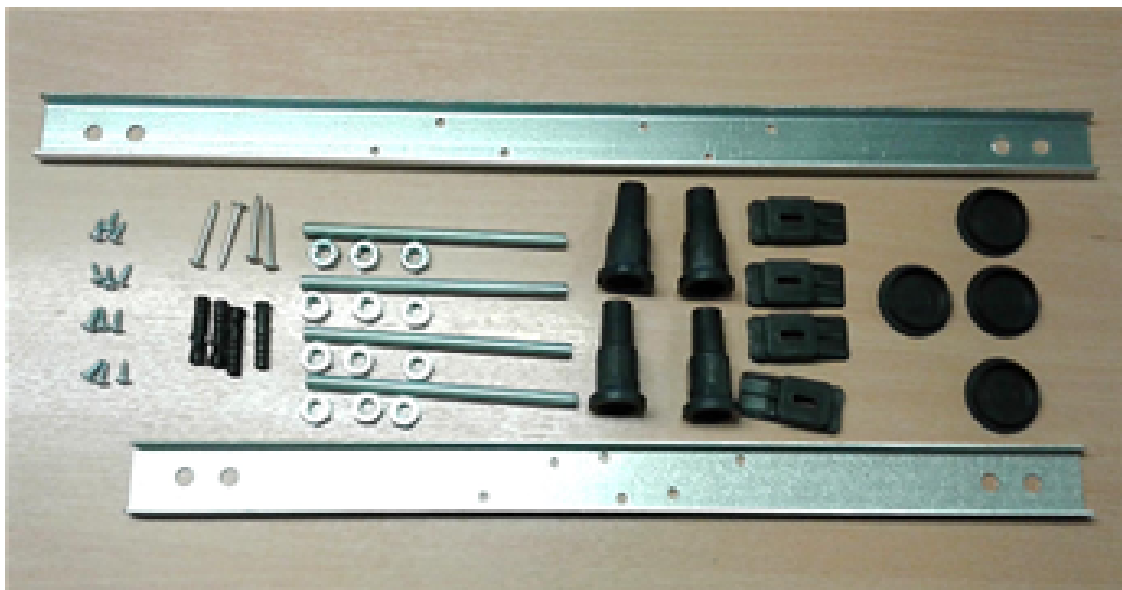

Sales Code: WBL001

Description: Bath Leg Set

Product Dimensions

Length (mm):	
Width (mm):	600
Depth (mm):	60
Nett Weight (kg):	2.5

Packaging Dimensions

Length (mm):	600
Width (mm):	60
Depth (mm):	60
Gross Weight (kg):	2.5

Packaging Data

Box Colour:	Brown Cardboard Sleeve
Box Qty:	1
Label Size:	100 x 50
Label Colour:	White Label
Label Qty:	2

Outer Box Dimensions (If Applicable)

Length (mm):	
Width (mm):	
Height (mm):	
Gross Weight (kg):	
Barcode:	5056211809197

Product Details

Country of Origin:	Poland
Fitting Instruction:	No
Certification:	FSC: CE & UKCA:

Material Colour Reference:

Product Material:

Material Thickness:

Volume (Ltr):

Displaced Capacity:

Leg Set Included:

Waste Included:

Drilled/Undrilled:

Includes Grips:

Embossed:

No of Tapholes:

Anti-Slip: