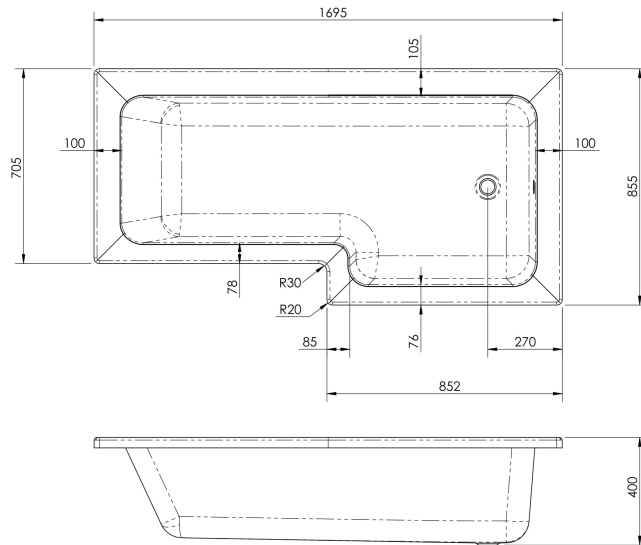

Sales Code: WBS1785R

Description: Right Hand Square Bath 1700mm

Packaging Details

Barcode: 5056211822325