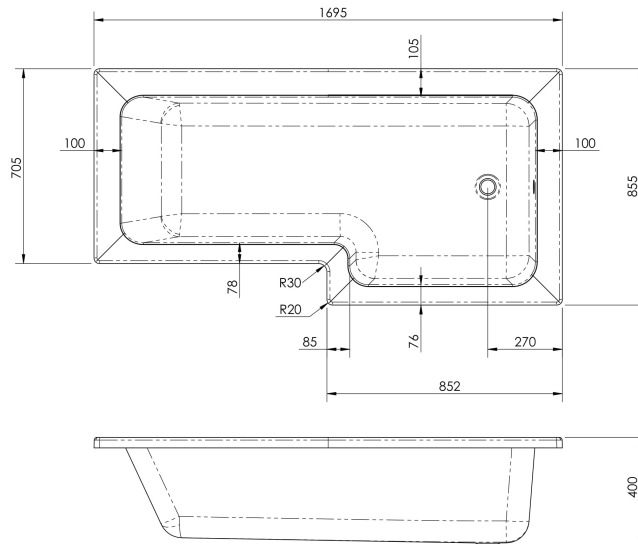

### Product Dimensions

Length (mm):	1700
Width (mm):	850
Depth (mm):	390
Nett Weight (kg):	24.5

### Packaging Dimensions

Length (mm):	1700
Width (mm):	850
Depth (mm):	425
Gross Weight (kg):	24.5

### Product Dimensions

Length (mm):	
Width (mm):	600
Depth (mm):	60
Nett Weight (kg):	2.5

### Packaging Dimensions

Length (mm):	600
Width (mm):	60
Depth (mm):	60
Gross Weight (kg):	2.5