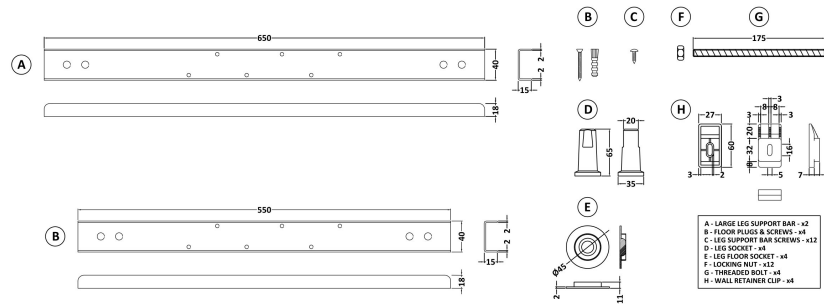

Sales Code: WBB1585L

Description: B Shaped Shower Bath L/H 1500X900x740

Packaging Details

Barcode: 5056211822332

Sales Code: WBB103

Description: 1500mm B Shaped Shower Bath Lh

Product Dimensions

Length (mm):	1495
Width (mm):	900
Depth (mm):	415
Nett Weight (kg):	16.75

Outer Box Dimensions (If Applicable)

Length (mm):	
Width (mm):	
Height (mm):	
Gross Weight (kg):	
Barcode:	5055275824542

Product Details

Country of Origin:	Turkey
Fitting Instruction:	No
Certification:	FSC: CE & UKCA: Yes
Material Colour Reference:	European White
Product Material:	Acrylic
Material Thickness:	4mm
Volume (Ltr):	200L
Displaced Capacity:	130L
Leg Set Included:	Legset Not Included
Waste Included:	Waste Not Included
Drilled/Undrilled:	Undrilled For Taps
Includes Grips:	No Grips Supplied
Embossed:	No
No of Tapholes:	None
Anti-Slip:	No

Sales Code: WBL001

Description: Bath Leg Set

Product Dimensions

Length (mm):	
Width (mm):	600
Depth (mm):	60
Nett Weight (kg):	2.5

Packaging Dimensions

Length (mm):	600
Width (mm):	60
Depth (mm):	60
Gross Weight (kg):	2.5

Packaging Data

Box Colour:	Brown Cardboard Sleeve
Box Qty:	1
Label Size:	100 x 50
Label Colour:	White Label
Label Qty:	2

Outer Box Dimensions (If Applicable)

Length (mm):	
Width (mm):	
Height (mm):	
Gross Weight (kg):	
Barcode:	5056211809197