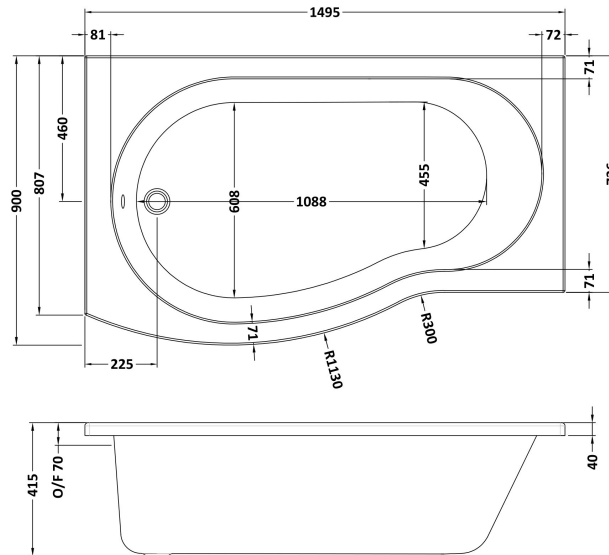

Sales Code: WBB1585L

Description: B Shaped Shower Bath L/H 1500X900x740

Packaging Details

Barcode: 5056211822332

Sales Code: WBB103

Description: 1500mm B Shaped Shower Bath Lh

Product Dimensions

Length (mm):	1495
Width (mm):	900
Depth (mm):	415
Nett Weight (kg):	16.75

Packaging Dimensions

Length (mm):	1500
Width (mm):	900
Depth (mm):	415
Gross Weight (kg):	17

Packaging Data

Box Colour:	Brown Cardboard Sleeve
Box Qty:	1
Label Size:	300 x 35
Label Colour:	White Label
Label Qty:	2

Outer Box Dimensions (If Applicable)

Length (mm):	
Width (mm):	
Height (mm):	
Gross Weight (kg):	
Barcode:	5055275824542

Product Details

Country of Origin:	Turkey
Fitting Instruction:	No
Certification:	FSC: CE & UKCA: Yes
Material Colour Reference:	European White
Product Material:	Acrylic
Material Thickness:	4mm
Volume (Ltr):	200L
Displaced Capacity:	130L
Leg Set Included:	Legset Not Included
Waste Included:	Waste Not Included
Drilled/Undrilled:	Undrilled For Taps
Includes Grips:	No Grips Supplied
Embossed:	No
No of Tapholes:	None
Anti-Slip:	No

Sales Code: WBL001

Description: Bath Leg Set

Product Dimensions

Length (mm):	
Width (mm):	600
Depth (mm):	60
Nett Weight (kg):	2.5

Packaging Dimensions

Length (mm):	600
Width (mm):	60
Depth (mm):	60
Gross Weight (kg):	2.5