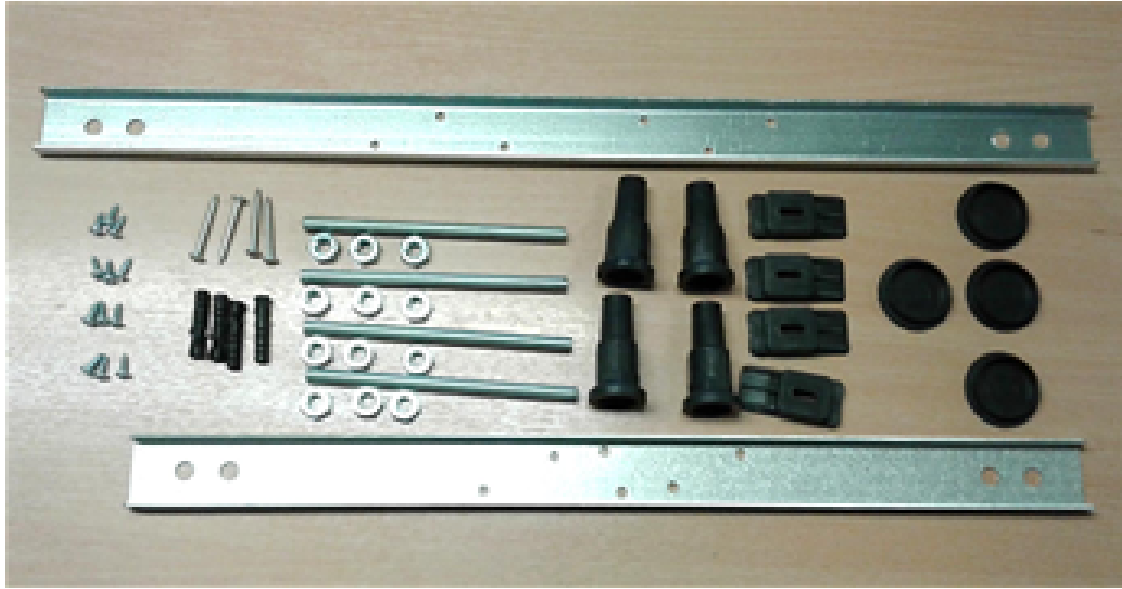

Sales Code: WBB1585L

Description: B Shaped Shower Bath L/H 1500X900x740

Packaging Details

Barcode: 5056211822332

Sales Code: WBB103

Description: 1500mm B Shaped Shower Bath Lh

Product Dimensions

Length (mm):	1495
Width (mm):	900
Depth (mm):	415
Nett Weight (kg):	16.75

Packaging Dimensions

Length (mm):	1500
Width (mm):	900
Depth (mm):	415
Gross Weight (kg):	17

Packaging Data

Box Colour:	Brown Cardboard Sleeve
Box Qty:	1
Label Size:	300 x 35
Label Colour:	White Label
Label Qty:	2

Outer Box Dimensions (If Applicable)

Length (mm):	
Width (mm):	
Height (mm):	
Gross Weight (kg):	
Barcode:	5055275824542

Product Details

Country of Origin:	Turkey
Fitting Instruction:	No
Certification:	FSC: CE & UKCA: Yes
Material Colour Reference:	European White
Product Material:	Acrylic
Material Thickness:	4mm
Volume (Ltr):	200L
Displaced Capacity:	130L
Leg Set Included:	Legset Not Included
Waste Included:	Waste Not Included
Drilled/Undrilled:	Undrilled For Taps
Includes Grips:	No Grips Supplied
Embossed:	No
No of Tapholes:	None
Anti-Slip:	No

Sales Code: WBL001

Description: Bath Leg Set

Product Dimensions

Length (mm):	
Width (mm):	600
Depth (mm):	60
Nett Weight (kg):	2.5

Packaging Dimensions

Length (mm):	600
Width (mm):	60
Depth (mm):	60
Gross Weight (kg):	2.5