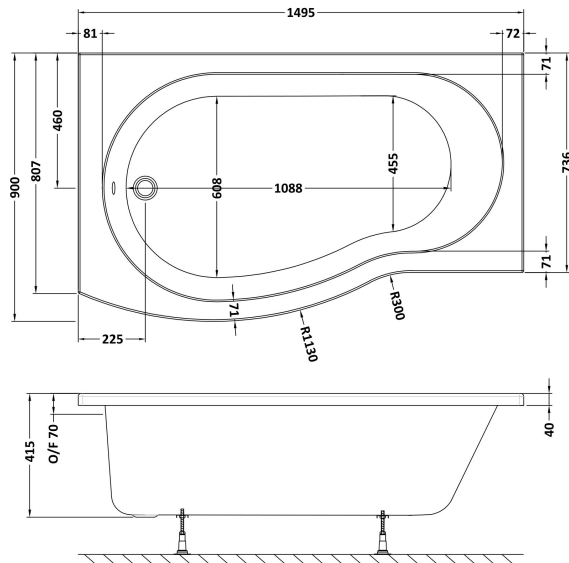

Sales Code: WBB1585L

Description: B Shaped Shower Bath L/H 1500X900x740

Packaging Details

Barcode: 5056211822332

Sales Code: WBB103

Description: 1500mm B Shaped Shower Bath Lh

Product Dimensions

Length (mm):	1495
Width (mm):	900
Depth (mm):	415
Nett Weight (kg):	16.75

Packaging Dimensions

Length (mm):	1500
Width (mm):	900
Depth (mm):	415
Gross Weight (kg):	17

Packaging Data

Box Colour:	Brown Cardboard Sleeve
Box Qty:	1
Label Size:	300 x 35
Label Colour:	White Label
Label Qty:	2

Outer Box Dimensions (If Applicable)

Length (mm):	
Width (mm):	
Height (mm):	
Gross Weight (kg):	
Barcode:	5055275824542

Product Details

Country of Origin:	Turkey
Fitting Instruction:	No
Certification:	FSC: CE & UKCA: Yes
Material Colour Reference:	European White
Product Material:	Acrylic
Material Thickness:	4mm
Volume (Ltr):	200L
Displaced Capacity:	130L
Leg Set Included:	Legset Not Included
Waste Included:	Waste Not Included
Drilled/Undrilled:	Undrilled For Taps
Includes Grips:	No Grips Supplied
Embossed:	No
No of Tapholes:	None
Anti-Slip:	No

Sales Code: WBL001

Description: Bath Leg Set

Product Dimensions

Length (mm):	
Width (mm):	600
Depth (mm):	60
Nett Weight (kg):	2.5

Packaging Dimensions

Length (mm):	600
Width (mm):	60
Depth (mm):	60
Gross Weight (kg):	2.5