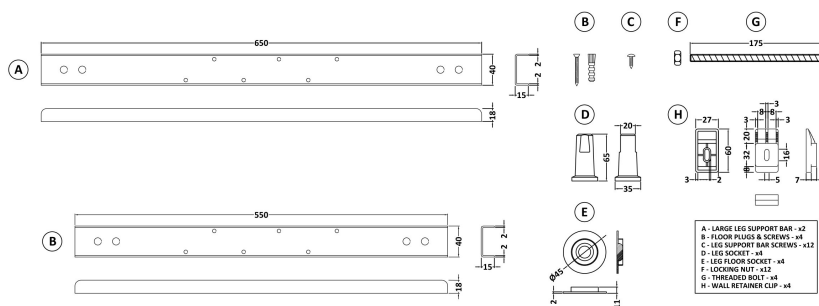

### Product Dimensions

Length (mm):	1695
Width (mm):	900
Depth (mm):	415
Nett Weight (kg):	18.75

### Outer Box Dimensions (If Applicable)

Length (mm):	
Width (mm):	
Height (mm):	
Gross Weight (kg):	
Barcode:	5055275821152

### Product Details

Country of Origin:	United Kingdom
Fitting Instruction:	No
Certification:	FSC: CE & UKCA: Yes
Material Colour Reference:	European White
Product Material:	Acrylic
Material Thickness:	4mm
Volume (Ltr):	240L
Displaced Capacity:	170L
Leg Set Included:	Legset Not Included
Waste Included:	Waste Not Included
Drilled/Undrilled:	Undrilled For Taps
Includes Grips:	No Grips Supplied
Embossed:	No
No of Tapholes:	None
Anti-Slip:	No

Sales Code: WBL001

Description: Bath Leg Set

**Product Dimensions**

Length (mm):	
Width (mm):	600
Depth (mm):	60
Nett Weight (kg):	2.5

**Packaging Dimensions**

Length (mm):	600
Width (mm):	60
Depth (mm):	60
Gross Weight (kg):	2.5