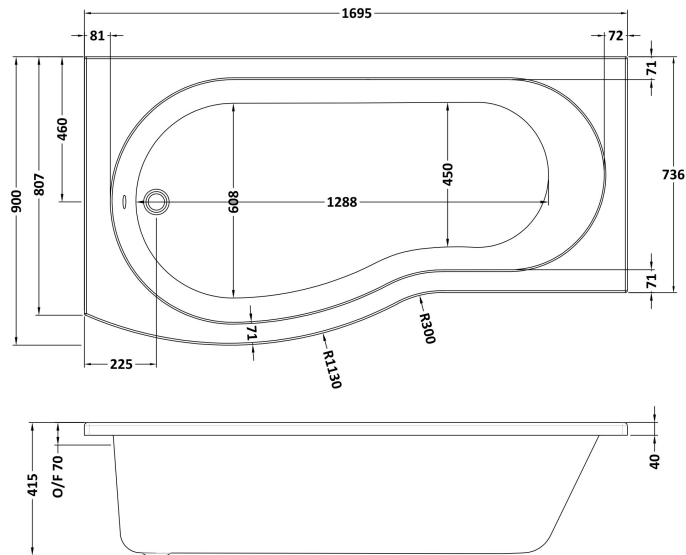

### Product Dimensions

Length (mm):	1695
Width (mm):	900
Depth (mm):	415
Nett Weight (kg):	18.75

### Packaging Dimensions

Length (mm):	1700
Width (mm):	900
Depth (mm):	415
Gross Weight (kg):	19

### Outer Box Dimensions (If Applicable)

Length (mm):	
Width (mm):	
Height (mm):	
Gross Weight (kg):	
Barcode:	5055275821152

Sales Code: WBL001

Description: Bath Leg Set

**Product Dimensions**

Length (mm):	
Width (mm):	600
Depth (mm):	60
Nett Weight (kg):	2.5

**Packaging Dimensions**

Length (mm):	600
Width (mm):	60
Depth (mm):	60
Gross Weight (kg):	2.5