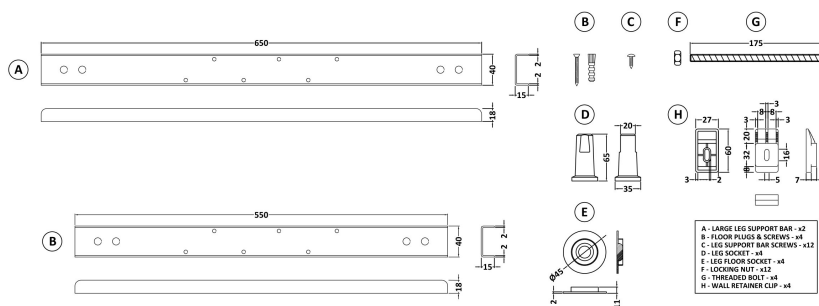

Sales Code: WBB1585R

Description: B Shaped Shower Bath R/H 1500X900x740

Packaging Details

Barcode: 5056211822349

Sales Code: WBB104

Description: 1500mm B Shaped Shower Bath Rh

Product Dimensions

Length (mm):	1495
Width (mm):	900
Depth (mm):	415
Nett Weight (kg):	16.75

Outer Box Dimensions (If Applicable)

Length (mm):	
Width (mm):	
Height (mm):	
Gross Weight (kg):	
Barcode:	5055275824566

Product Details

Country of Origin:	Turkey
Fitting Instruction:	No
Certification:	FSC: CE & UKCA: Yes
Material Colour Reference:	European White
Product Material:	Acrylic
Material Thickness:	4mm
Volume (Ltr):	200L
Displaced Capacity:	130L
Leg Set Included:	Legset Not Included
Waste Included:	Waste Not Included
Drilled/Undrilled:	Undrilled For Taps
Includes Grips:	No Grips Supplied
Embossed:	No
No of Tapholes:	None
Anti-Slip:	No

Sales Code: WBL001

Description: Bath Leg Set

Product Dimensions

Length (mm):	
Width (mm):	600
Depth (mm):	60
Nett Weight (kg):	2.5

Packaging Dimensions

Length (mm):	600
Width (mm):	60
Depth (mm):	60
Gross Weight (kg):	2.5

Packaging Data

Box Colour:	Brown Cardboard Sleeve
Box Qty:	1
Label Size:	100 x 50
Label Colour:	White Label
Label Qty:	2

Outer Box Dimensions (If Applicable)

Length (mm):	
Width (mm):	
Height (mm):	
Gross Weight (kg):	
Barcode:	5056211809197