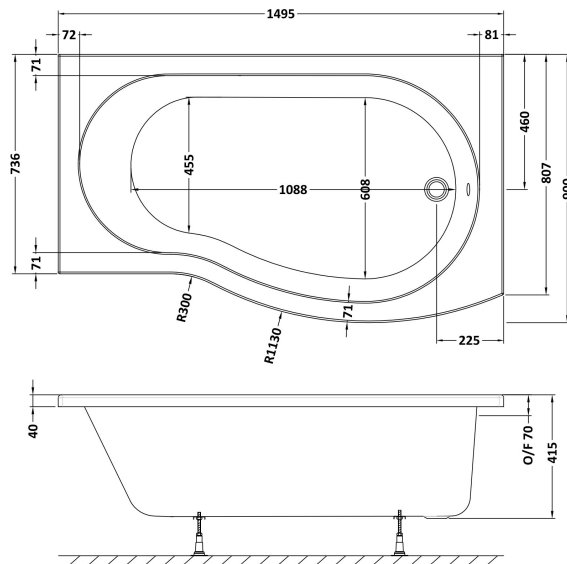

Sales Code: WBB1585R

Description: B Shaped Shower Bath R/H 1500X900x740

Packaging Details

Barcode: 5056211822349

Sales Code: WBB104

Description: 1500mm B Shaped Shower Bath Rh

Product Dimensions

Length (mm):	1495
Width (mm):	900
Depth (mm):	415
Nett Weight (kg):	16.75

Packaging Dimensions

Length (mm):	1500
Width (mm):	900
Depth (mm):	415
Gross Weight (kg):	17

Packaging Data

Box Colour:	Brown Cardboard Sleeve
Box Qty:	1
Label Size:	300 x 35
Label Colour:	White Label
Label Qty:	2

Outer Box Dimensions (If Applicable)

Length (mm):	
Width (mm):	
Height (mm):	
Gross Weight (kg):	
Barcode:	5055275824566

Product Details

Country of Origin:	Turkey
Fitting Instruction:	No
Certification:	FSC: CE & UKCA: Yes
Material Colour Reference:	European White
Product Material:	Acrylic
Material Thickness:	4mm
Volume (Ltr):	200L
Displaced Capacity:	130L
Leg Set Included:	Legset Not Included
Waste Included:	Waste Not Included
Drilled/Undrilled:	Undrilled For Taps
Includes Grips:	No Grips Supplied
Embossed:	No
No of Tapholes:	None
Anti-Slip:	No

Sales Code: WBL001

Description: Bath Leg Set

Product Dimensions

Length (mm):	
Width (mm):	600
Depth (mm):	60
Nett Weight (kg):	2.5

Packaging Dimensions

Length (mm):	600
Width (mm):	60
Depth (mm):	60
Gross Weight (kg):	2.5