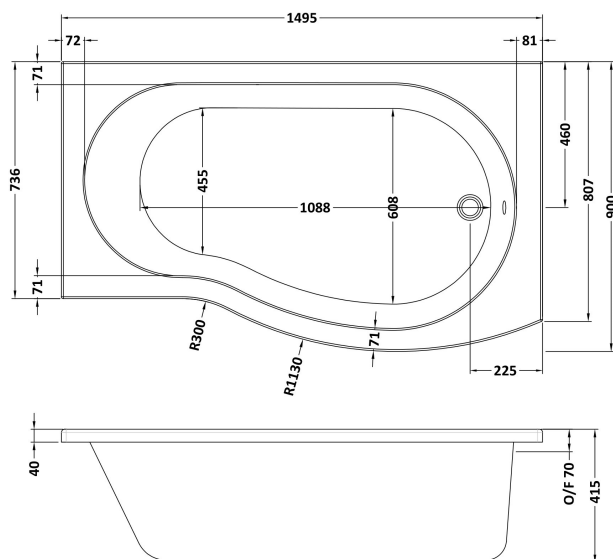

Sales Code: WBB1585R

Description: B Shaped Shower Bath R/H 1500X900x740

Packaging Details

Barcode: 5056211822349

Sales Code: WBB104

Description: 1500mm B Shaped Shower Bath Rh

Product Dimensions

Length (mm):	1495
Width (mm):	900
Depth (mm):	415
Nett Weight (kg):	16.75

Packaging Dimensions

Length (mm):	1500
Width (mm):	900
Depth (mm):	415
Gross Weight (kg):	17

Packaging Data

Box Colour:	Brown Cardboard Sleeve
Box Qty:	1
Label Size:	300 x 35
Label Colour:	White Label
Label Qty:	2

Outer Box Dimensions (If Applicable)

Length (mm):	
Width (mm):	
Height (mm):	
Gross Weight (kg):	
Barcode:	5055275824566

Product Details

Country of Origin:	Turkey
Fitting Instruction:	No
Certification:	FSC: CE & UKCA: Yes
Material Colour Reference:	European White
Product Material:	Acrylic
Material Thickness:	4mm
Volume (Ltr):	200L
Displaced Capacity:	130L
Leg Set Included:	Legset Not Included
Waste Included:	Waste Not Included
Drilled/Undrilled:	Undrilled For Taps
Includes Grips:	No Grips Supplied
Embossed:	No
No of Tapholes:	None
Anti-Slip:	No

Sales Code: WBL001

Description: Bath Leg Set

Product Dimensions

Length (mm):	
Width (mm):	600
Depth (mm):	60
Nett Weight (kg):	2.5

Packaging Dimensions

Length (mm):	600
Width (mm):	60
Depth (mm):	60
Gross Weight (kg):	2.5