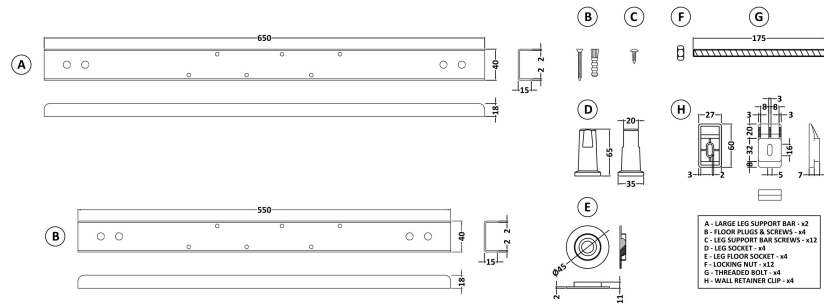

Packaging Dimensions

Length (mm):	1500
Width (mm):	900
Depth (mm):	415
Gross Weight (kg):	19

Packaging Data

Box Colour:	Brown Cardboard Sleeve
Box Qty:	1
Label Size:	x
Label Colour:	White Label
Label Qty:	

Outer Box Dimensions (If Applicable)

Length (mm):	
Width (mm):	
Height (mm):	
Gross Weight (kg):	
Barcode:	5055275824627

Product Details

Country of Origin:	Turkey
Fitting Instruction:	No
Certification:	FSC: CE & UKCA:
Material Colour Reference:	
Product Material:	Acrylic
Material Thickness:	
Volume (Ltr):	
Displaced Capacity:	
Leg Set Included:	Not Applicable
Waste Included:	Not Applicable
Drilled/Undrilled:	Not Applicable
Includes Grips:	Not Applicable
Embossed:	Not Applicable
No of Tapholes:	
Anti-Slip:	Not Applicable

Sales Code: WBL001

Description: Bath Leg Set

Product Dimensions

Length (mm):	
Width (mm):	600
Depth (mm):	60
Nett Weight (kg):	2.5

Packaging Dimensions

Length (mm):	600
Width (mm):	60
Depth (mm):	60
Gross Weight (kg):	2.5

Packaging Data

Box Colour:	Brown Cardboard Sleeve
Box Qty:	1
Label Size:	100 x 50
Label Colour:	White Label
Label Qty:	2

Outer Box Dimensions (If Applicable)

Length (mm):	
Width (mm):	
Height (mm):	
Gross Weight (kg):	
Barcode:	5056211809197