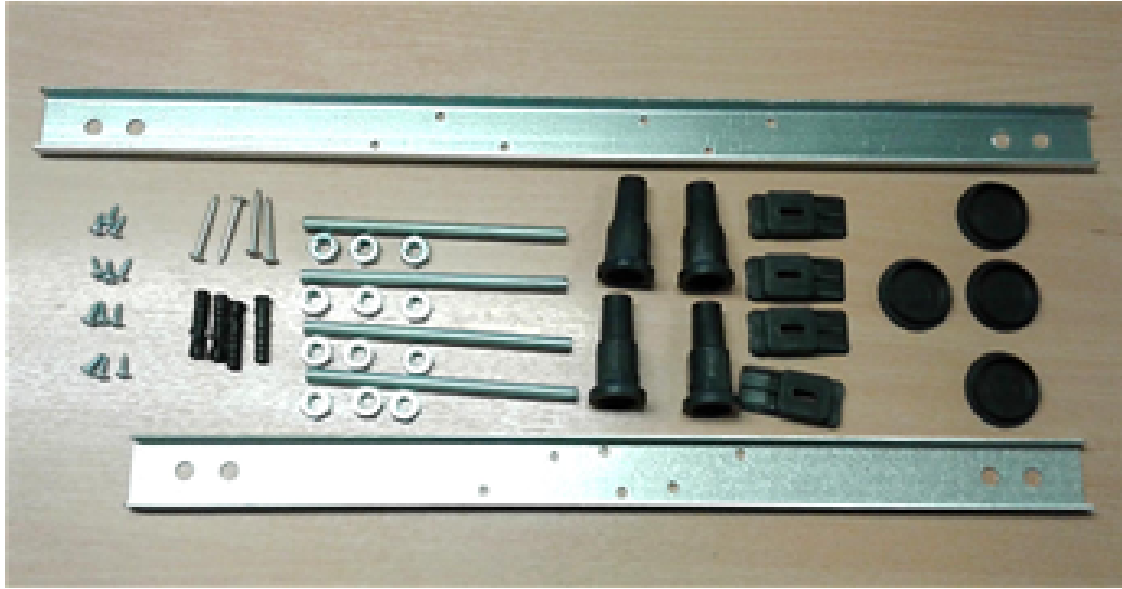

Sales Code: WBP1585L

Description: 1500 X 850 P Shape Bath Lh

Packaging Details

Barcode: 5056211822370

Sales Code: WBP103

Description: 1500mm P Shaped Showerbath Lh

Product Dimensions

Length (mm):	1500
Width (mm):	850
Depth (mm):	415
Nett Weight (kg):	19

Outer Box Dimensions (If Applicable)

Length (mm):	
Width (mm):	
Height (mm):	
Gross Weight (kg):	
Barcode:	5055275824627

Product Details

Country of Origin:	Turkey
Fitting Instruction:	No
Certification:	FSC: CE & UKCA:
Material Colour Reference:	
Product Material:	Acrylic
Material Thickness:	
Volume (Ltr):	
Displaced Capacity:	
Leg Set Included:	Not Applicable
Waste Included:	Not Applicable
Drilled/Undrilled:	Not Applicable
Includes Grips:	Not Applicable
Embossed:	Not Applicable
No of Tapholes:	
Anti-Slip:	Not Applicable

Sales Code: WBL001

Description: Bath Leg Set

Product Dimensions

Length (mm):	
Width (mm):	600
Depth (mm):	60
Nett Weight (kg):	2.5

Packaging Dimensions

Length (mm):	600
Width (mm):	60
Depth (mm):	60
Gross Weight (kg):	2.5

Product Details

Country of Origin:	Poland
Fitting Instruction:	No
Certification:	FSC: CE & UKCA:
Material Colour Reference:	
Product Material:	
Material Thickness:	
Volume (Ltr):	
Displaced Capacity:	
Leg Set Included:	
Waste Included:	
Drilled/Undrilled:	
Includes Grips:	
Embossed:	
No of Tapholes:	
Anti-Slip:	