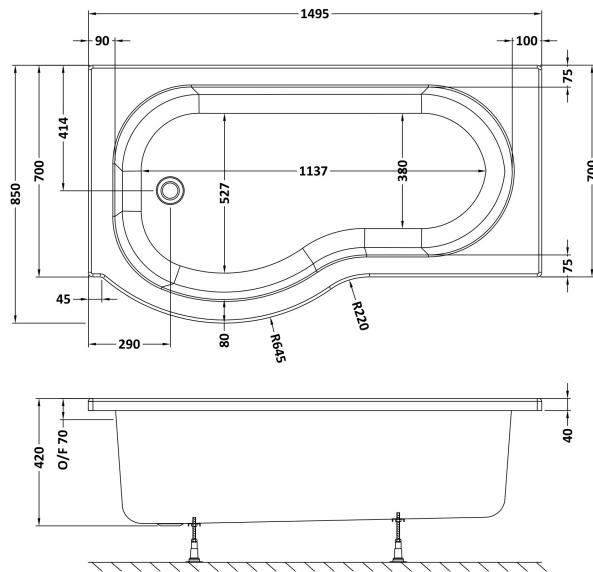

Sales Code: WBP1585L

Description: 1500 X 850 P Shape Bath Lh

Packaging Details

Barcode: 5056211822370

Sales Code: WBP103

Description: 1500mm P Shaped Showerbath Lh

Product Dimensions

Length (mm):	1500
Width (mm):	850
Depth (mm):	415
Nett Weight (kg):	19

Packaging Dimensions

Length (mm):	1500
Width (mm):	900
Depth (mm):	415
Gross Weight (kg):	19

Packaging Data

Box Colour:	Brown Cardboard Sleeve
Box Qty:	1
Label Size:	x
Label Colour:	White Label
Label Qty:	

Outer Box Dimensions (If Applicable)

Length (mm):	
Width (mm):	
Height (mm):	
Gross Weight (kg):	
Barcode:	5055275824627

Product Details

Country of Origin:	Turkey
Fitting Instruction:	No
Certification:	FSC: CE & UKCA:
Material Colour Reference:	
Product Material:	Acrylic
Material Thickness:	
Volume (Ltr):	
Displaced Capacity:	
Leg Set Included:	Not Applicable
Waste Included:	Not Applicable
Drilled/Undrilled:	Not Applicable
Includes Grips:	Not Applicable
Embossed:	Not Applicable
No of Tapholes:	
Anti-Slip:	Not Applicable

Sales Code: WBL001

Description: Bath Leg Set

Product Dimensions

Length (mm):	
Width (mm):	600
Depth (mm):	60
Nett Weight (kg):	2.5

Packaging Dimensions

Length (mm):	600
Width (mm):	60
Depth (mm):	60
Gross Weight (kg):	2.5