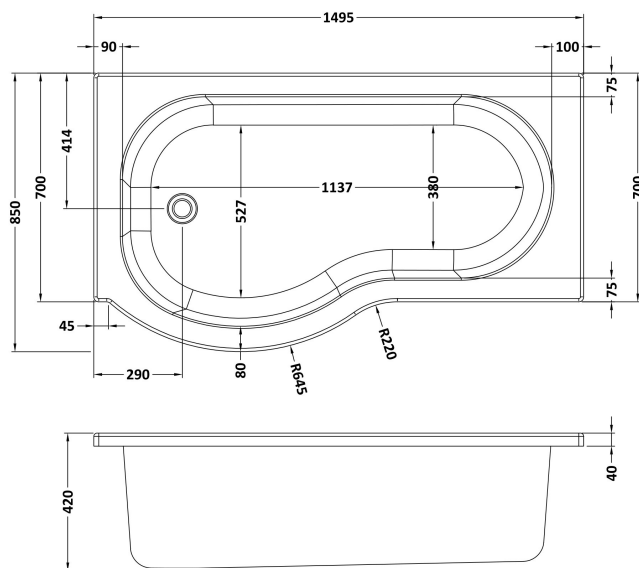

Sales Code: WBP1585L

Description: 1500 X 850 P Shape Bath Lh

Packaging Details

Barcode: 5056211822370

Sales Code: WBP103

Description: 1500mm P Shaped Showerbath Lh

Product Dimensions

Length (mm):	1500
Width (mm):	850
Depth (mm):	415
Nett Weight (kg):	19

Packaging Dimensions

Length (mm):	1500
Width (mm):	900
Depth (mm):	415
Gross Weight (kg):	19

Packaging Data

Box Colour:	Brown Cardboard Sleeve
Box Qty:	1
Label Size:	x
Label Colour:	White Label
Label Qty:	

Outer Box Dimensions (If Applicable)

Length (mm):	
Width (mm):	
Height (mm):	
Gross Weight (kg):	
Barcode:	5055275824627

Product Details

Country of Origin:	Turkey
Fitting Instruction:	No
Certification:	FSC: CE & UKCA:
Material Colour Reference:	
Product Material:	Acrylic
Material Thickness:	
Volume (Ltr):	
Displaced Capacity:	
Leg Set Included:	Not Applicable
Waste Included:	Not Applicable
Drilled/Undrilled:	Not Applicable
Includes Grips:	Not Applicable
Embossed:	Not Applicable
No of Tapholes:	
Anti-Slip:	Not Applicable

Sales Code: WBL001

Description: Bath Leg Set

Product Dimensions

Length (mm):	
Width (mm):	600
Depth (mm):	60
Nett Weight (kg):	2.5

Packaging Dimensions

Length (mm):	600
Width (mm):	60
Depth (mm):	60
Gross Weight (kg):	2.5