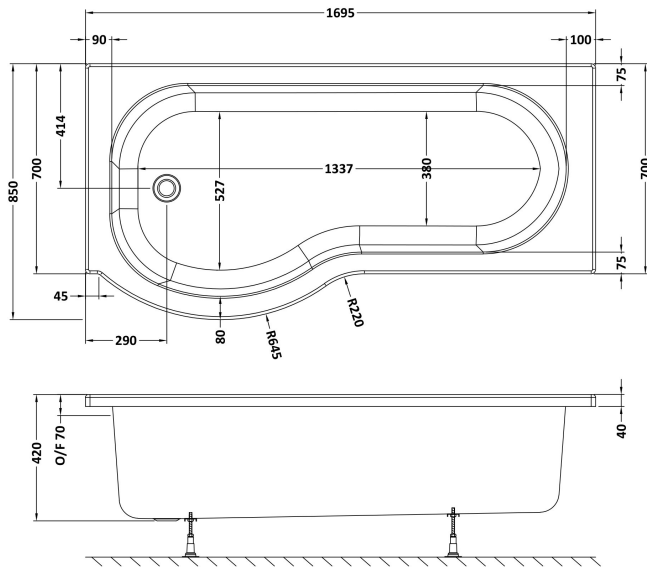

Sales Code: WBP1785L

Description: "P" Shower Bath Lh (L-170 X W-850/700)

Packaging Details

Barcode: 5056211822394

Sales Code: WBP101

Description: 1700mm P Shaped Showerbath Lh

Product Dimensions

Length (mm):	1700
Width (mm):	850
Depth (mm):	415
Nett Weight (kg):	19

Packaging Dimensions

Length (mm):	1700
Width (mm):	900
Depth (mm):	415
Gross Weight (kg):	19

Packaging Data

Box Colour:	Brown Cardboard Sleeve
Box Qty:	1
Label Size:	300 x 35
Label Colour:	White Label
Label Qty:	2

Outer Box Dimensions (If Applicable)

Length (mm):	
Width (mm):	
Height (mm):	
Gross Weight (kg):	
Barcode:	5055275824573

Product Details

Country of Origin:	Turkey
Fitting Instruction:	No
Certification:	FSC: CE & UKCA:
Material Colour Reference:	European White
Product Material:	Acrylic
Material Thickness:	4mm
Volume (Ltr):	200L
Displaced Capacity:	130L
Leg Set Included:	Not Applicable
Waste Included:	Not Applicable
Drilled/Undrilled:	Not Applicable
Includes Grips:	Not Applicable
Embossed:	Not Applicable
No of Tapholes:	None
Anti-Slip:	Not Applicable

Sales Code: WBL001

Description: Bath Leg Set

Product Dimensions

Length (mm):	
Width (mm):	600
Depth (mm):	60
Nett Weight (kg):	2.5

Packaging Dimensions

Length (mm):	600
Width (mm):	60
Depth (mm):	60
Gross Weight (kg):	2.5