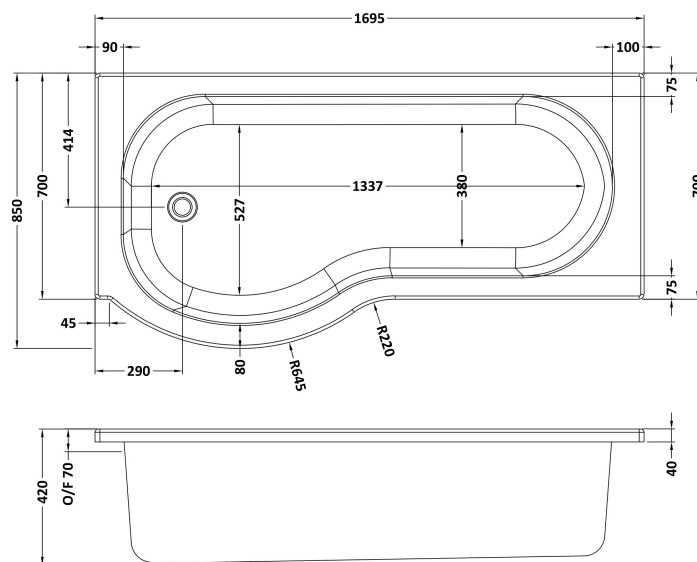

Sales Code: WBP1785L

Description: "P" Shower Bath Lh (L-170 X W-850/700)

Packaging Details

Barcode: 5056211822394

Sales Code: WBP101

Description: 1700mm P Shaped Showerbath Lh

Product Dimensions

Length (mm):	1700
Width (mm):	850
Depth (mm):	415
Nett Weight (kg):	19

Packaging Dimensions

Length (mm):	1700
Width (mm):	900
Depth (mm):	415
Gross Weight (kg):	19

Packaging Data

Box Colour:	Brown Cardboard Sleeve
Box Qty:	1
Label Size:	300 x 35
Label Colour:	White Label
Label Qty:	2

Outer Box Dimensions (If Applicable)

Length (mm):	
Width (mm):	
Height (mm):	
Gross Weight (kg):	
Barcode:	5055275824573

Product Details

Country of Origin:	Turkey
Fitting Instruction:	No
Certification:	FSC: CE & UKCA:
Material Colour Reference:	European White
Product Material:	Acrylic
Material Thickness:	4mm
Volume (Ltr):	200L
Displaced Capacity:	130L
Leg Set Included:	Not Applicable
Waste Included:	Not Applicable
Drilled/Undrilled:	Not Applicable
Includes Grips:	Not Applicable
Embossed:	Not Applicable
No of Tapholes:	None
Anti-Slip:	Not Applicable

Sales Code: WBL001

Description: Bath Leg Set

Product Dimensions

Length (mm):	
Width (mm):	600
Depth (mm):	60
Nett Weight (kg):	2.5

Packaging Dimensions

Length (mm):	600
Width (mm):	60
Depth (mm):	60
Gross Weight (kg):	2.5