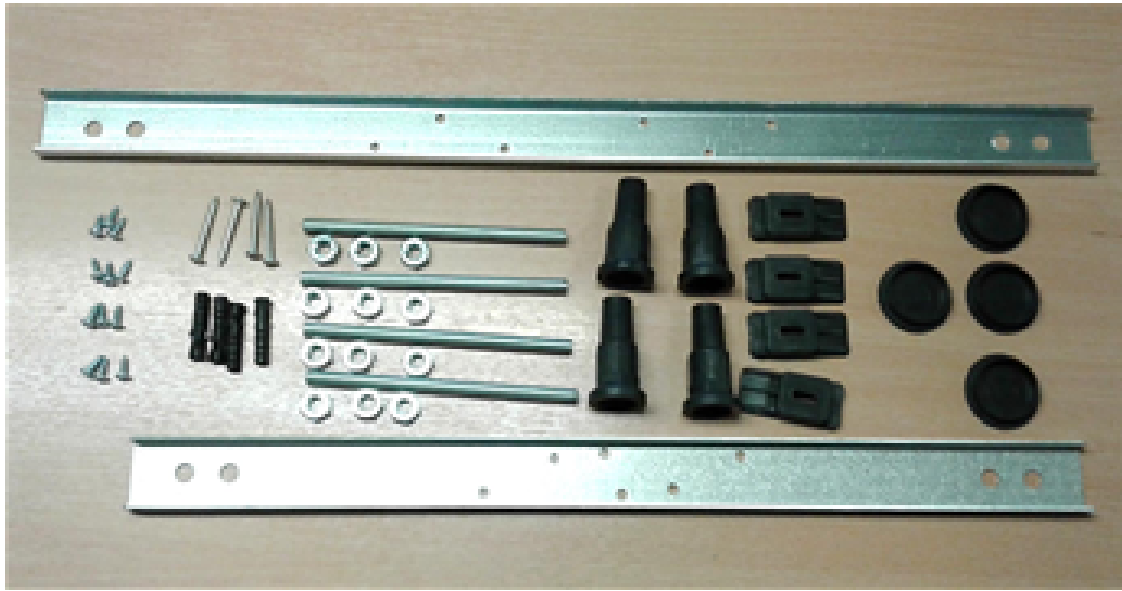

Sales Code: WBP1785L

Description: "P" Shower Bath Lh (L-170 X W-850/700)

Packaging Details

Barcode: 5056211822394

Sales Code: WBP101

Description: 1700mm P Shaped Showerbath Lh

Product Dimensions

Length (mm):	1700
Width (mm):	850
Depth (mm):	415
Nett Weight (kg):	19

Packaging Dimensions

Length (mm):	1700
Width (mm):	900
Depth (mm):	415
Gross Weight (kg):	19

Packaging Data

Box Colour:	Brown Cardboard Sleeve
Box Qty:	1
Label Size:	300 x 35
Label Colour:	White Label
Label Qty:	2

Outer Box Dimensions (If Applicable)

Length (mm):	
Width (mm):	
Height (mm):	
Gross Weight (kg):	
Barcode:	5055275824573

Product Details

Country of Origin:	Turkey
Fitting Instruction:	No
Certification:	FSC: CE & UKCA:
Material Colour Reference:	European White
Product Material:	Acrylic
Material Thickness:	4mm
Volume (Ltr):	200L
Displaced Capacity:	130L
Leg Set Included:	Not Applicable
Waste Included:	Not Applicable
Drilled/Undrilled:	Not Applicable
Includes Grips:	Not Applicable
Embossed:	Not Applicable
No of Tapholes:	None
Anti-Slip:	Not Applicable

Sales Code: WBL001

Description: Bath Leg Set

Product Dimensions

Length (mm):	
Width (mm):	600
Depth (mm):	60
Nett Weight (kg):	2.5

Packaging Dimensions

Length (mm):	600
Width (mm):	60
Depth (mm):	60
Gross Weight (kg):	2.5