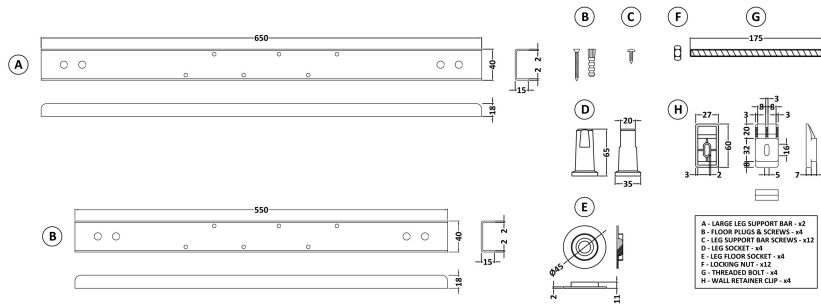

Sales Code: WBP1785L

Description: "P" Shower Bath Lh (L-170 X W-850/700)

Packaging Details

Barcode: 5056211822394

Sales Code: WBP101

Description: 1700mm P Shaped Showerbath Lh

Product Dimensions

Length (mm):	1700
Width (mm):	850
Depth (mm):	415
Nett Weight (kg):	19

Outer Box Dimensions (If Applicable)

Length (mm):	
Width (mm):	
Height (mm):	
Gross Weight (kg):	
Barcode:	5055275824573

Product Details

Country of Origin:	Turkey
Fitting Instruction:	No
Certification:	FSC: CE & UKCA:
Material Colour Reference:	European White
Product Material:	Acrylic
Material Thickness:	4mm
Volume (Ltr):	200L
Displaced Capacity:	130L
Leg Set Included:	Not Applicable
Waste Included:	Not Applicable
Drilled/Undrilled:	Not Applicable
Includes Grips:	Not Applicable
Embossed:	Not Applicable
No of Tapholes:	None
Anti-Slip:	Not Applicable

Sales Code: WBL001

Description: Bath Leg Set

Product Dimensions

Length (mm):	
Width (mm):	600
Depth (mm):	60
Nett Weight (kg):	2.5

Packaging Dimensions

Length (mm):	600
Width (mm):	60
Depth (mm):	60
Gross Weight (kg):	2.5

Packaging Data

Box Colour:	Brown Cardboard Sleeve
Box Qty:	1
Label Size:	100 x 50
Label Colour:	White Label
Label Qty:	2

Outer Box Dimensions (If Applicable)

Length (mm):	
Width (mm):	
Height (mm):	
Gross Weight (kg):	
Barcode:	5056211809197