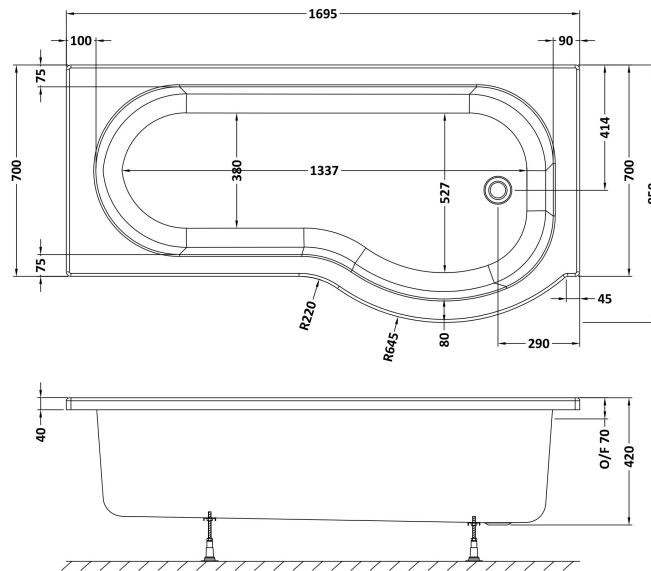

Sales Code: WBP1785R

Description: "P" Shower Bath Rh (L-170 X W-850/700)

Packaging Details

Barcode: 5056211822400

Sales Code: WBP102

Description: 1700mm P Shaped Showerbath Rh

Product Dimensions

Length (mm):	1700
Width (mm):	850
Depth (mm):	415
Nett Weight (kg):	19

Packaging Dimensions

Length (mm):	1700
Width (mm):	900
Depth (mm):	415
Gross Weight (kg):	19

Packaging Data

Box Colour:	Brown Cardboard Sleeve
Box Qty:	1
Label Size:	300 x 35
Label Colour:	White Label
Label Qty:	2

Outer Box Dimensions (If Applicable)

Length (mm):	
Width (mm):	
Height (mm):	
Gross Weight (kg):	
Barcode:	5055275824610

Product Details

Country of Origin:	Turkey
Fitting Instruction:	No
Certification:	FSC: CE & UKCA:
Material Colour Reference:	European White
Product Material:	Acrylic
Material Thickness:	4mm
Volume (Ltr):	200L
Displaced Capacity:	130L
Leg Set Included:	Not Applicable
Waste Included:	Not Applicable
Drilled/Undrilled:	Not Applicable
Includes Grips:	Not Applicable
Embossed:	Not Applicable
No of Tapholes:	None
Anti-Slip:	Not Applicable

Sales Code: WBL001

Description: Bath Leg Set

Product Dimensions

Length (mm):	
Width (mm):	600
Depth (mm):	60
Nett Weight (kg):	2.5

Packaging Dimensions

Length (mm):	600
Width (mm):	60
Depth (mm):	60
Gross Weight (kg):	2.5