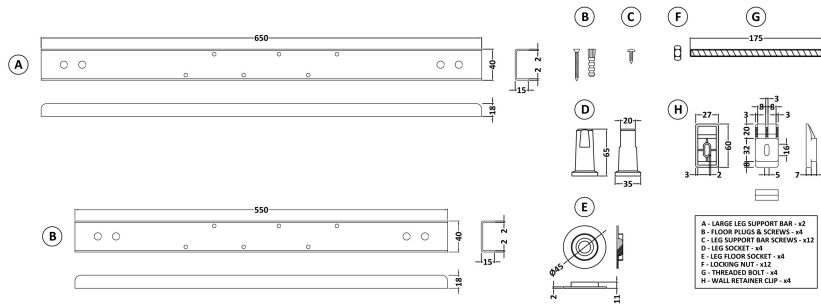

Sales Code: WBP1785R

Description: "P" Shower Bath Rh (L-170 X W-850/700)

Packaging Details

Barcode: 5056211822400

Sales Code: WBP102

Description: 1700mm P Shaped Showerbath Rh

Product Dimensions

Length (mm):	1700
Width (mm):	850
Depth (mm):	415
Nett Weight (kg):	19

Outer Box Dimensions (If Applicable)

Length (mm):	
Width (mm):	
Height (mm):	
Gross Weight (kg):	
Barcode:	5055275824610

Product Details

Country of Origin:	Turkey
Fitting Instruction:	No
Certification:	FSC: CE & UKCA:
Material Colour Reference:	European White
Product Material:	Acrylic
Material Thickness:	4mm
Volume (Ltr):	200L
Displaced Capacity:	130L
Leg Set Included:	Not Applicable
Waste Included:	Not Applicable
Drilled/Undrilled:	Not Applicable
Includes Grips:	Not Applicable
Embossed:	Not Applicable
No of Tapholes:	None
Anti-Slip:	Not Applicable

Sales Code: WBL001

Description: Bath Leg Set

Product Dimensions

Length (mm):	
Width (mm):	600
Depth (mm):	60
Nett Weight (kg):	2.5

Packaging Dimensions

Length (mm):	600
Width (mm):	60
Depth (mm):	60
Gross Weight (kg):	2.5

Packaging Data

Box Colour:	Brown Cardboard Sleeve
Box Qty:	1
Label Size:	100 x 50
Label Colour:	White Label
Label Qty:	2

Outer Box Dimensions (If Applicable)

Length (mm):	
Width (mm):	
Height (mm):	
Gross Weight (kg):	
Barcode:	5056211809197