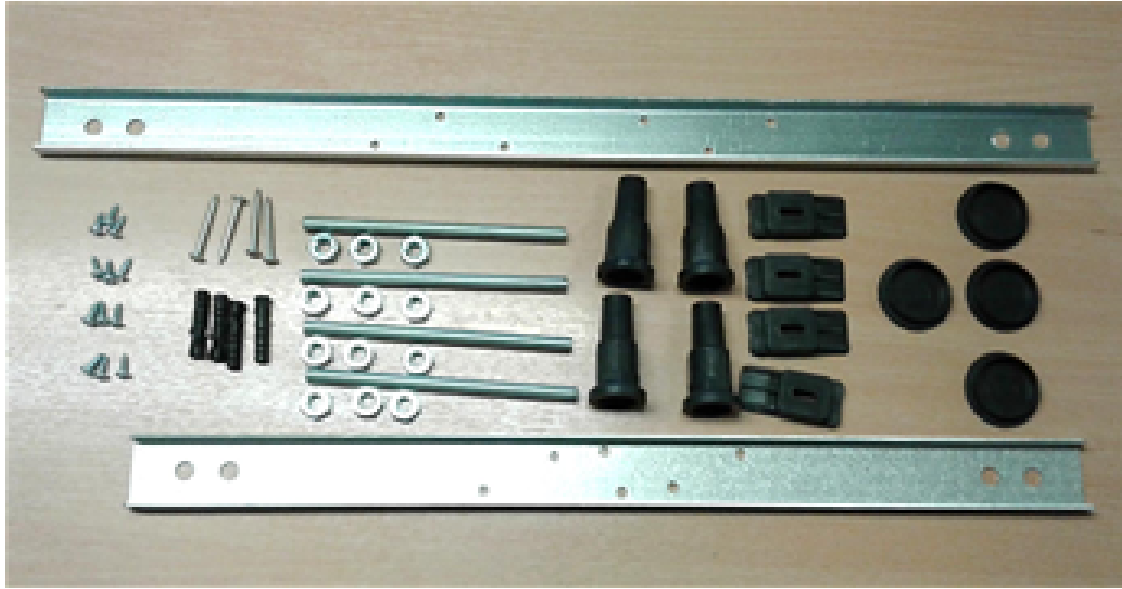

Sales Code: WBP1785R

Description: "P" Shower Bath Rh (L-170 X W-850/700)

Packaging Details

Barcode: 5056211822400

Sales Code: WBP102

Description: 1700mm P Shaped Showerbath Rh

Product Dimensions

Length (mm):	1700
Width (mm):	850
Depth (mm):	415
Nett Weight (kg):	19

Packaging Dimensions

Length (mm):	1700
Width (mm):	900
Depth (mm):	415
Gross Weight (kg):	19

Packaging Data

Box Colour:	Brown Cardboard Sleeve
Box Qty:	1
Label Size:	300 x 35
Label Colour:	White Label
Label Qty:	2

Outer Box Dimensions (If Applicable)

Length (mm):	
Width (mm):	
Height (mm):	
Gross Weight (kg):	
Barcode:	5055275824610

Product Details

Country of Origin:	Turkey
Fitting Instruction:	No
Certification:	FSC: CE & UKCA:
Material Colour Reference:	European White
Product Material:	Acrylic
Material Thickness:	4mm
Volume (Ltr):	200L
Displaced Capacity:	130L
Leg Set Included:	Not Applicable
Waste Included:	Not Applicable
Drilled/Undrilled:	Not Applicable
Includes Grips:	Not Applicable
Embossed:	Not Applicable
No of Tapholes:	None
Anti-Slip:	Not Applicable

Sales Code: WBL001

Description: Bath Leg Set

Product Dimensions

Length (mm):	
Width (mm):	600
Depth (mm):	60
Nett Weight (kg):	2.5

Packaging Dimensions

Length (mm):	600
Width (mm):	60
Depth (mm):	60
Gross Weight (kg):	2.5