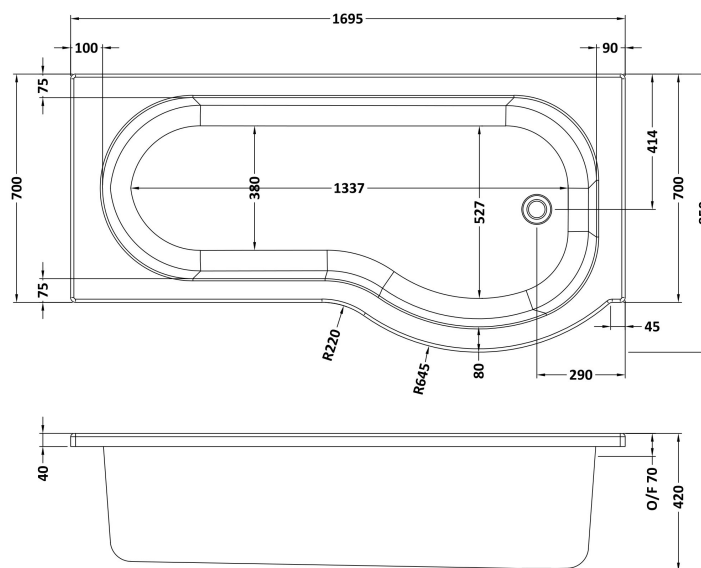

Sales Code: WBP1785R

Description: "P" Shower Bath Rh (L-170 X W-850/700)

Packaging Details

Barcode: 5056211822400

Sales Code: WBP102

Description: 1700mm P Shaped Showerbath Rh

Product Dimensions

Length (mm):	1700
Width (mm):	850
Depth (mm):	415
Nett Weight (kg):	19

Packaging Dimensions

Length (mm):	1700
Width (mm):	900
Depth (mm):	415
Gross Weight (kg):	19

Packaging Data

Box Colour:	Brown Cardboard Sleeve
Box Qty:	1
Label Size:	300 x 35
Label Colour:	White Label
Label Qty:	2

Outer Box Dimensions (If Applicable)

Length (mm):	
Width (mm):	
Height (mm):	
Gross Weight (kg):	
Barcode:	5055275824610

Product Details

Country of Origin:	Turkey
Fitting Instruction:	No
Certification:	FSC: CE & UKCA:
Material Colour Reference:	European White
Product Material:	Acrylic
Material Thickness:	4mm
Volume (Ltr):	200L
Displaced Capacity:	130L
Leg Set Included:	Not Applicable
Waste Included:	Not Applicable
Drilled/Undrilled:	Not Applicable
Includes Grips:	Not Applicable
Embossed:	Not Applicable
No of Tapholes:	None
Anti-Slip:	Not Applicable

Sales Code: WBL001

Description: Bath Leg Set

Product Dimensions

Length (mm):	
Width (mm):	600
Depth (mm):	60
Nett Weight (kg):	2.5

Packaging Dimensions

Length (mm):	600
Width (mm):	60
Depth (mm):	60
Gross Weight (kg):	2.5