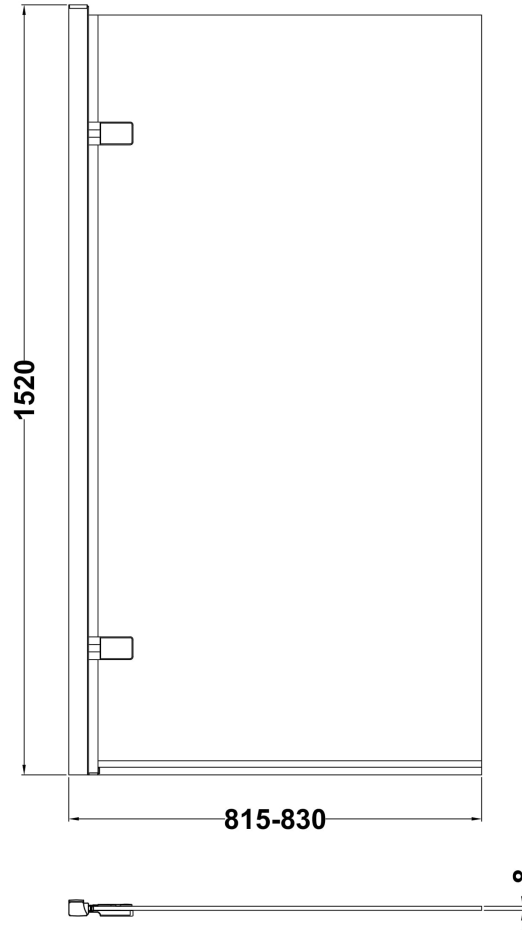

Sales Code: NSSQ7BP

Description: Square Hinged Bath Screen (8)

Product Dimensions

Height (mm):	1520
Width (mm):	830
Depth (mm):	38
Nett Weight (kg):	22.1

Packaging Dimensions

Height (mm):	50
Width (mm):	835
Length (mm):	1560
Gross Weight (kg):	22.6

Packaging Data

Box Colour:	Brown Cardboard Box - Printed
Box Qty:	1
Label Size:	x
Label Colour:	Not Applicable
Label Qty:	0

Outer Box Dimensions (If Applicable)

Height (mm):	
Width (mm):	
Depth (mm):	
Length (mm):	
Gross Weight (kg):	
Barcode:	5056211881285

Product Details

Country of Origin:	China
Fitting Instruction:	No
CE & UKCA:	Yes
Profile Material:	Aluminium
Profile Finish:	Matt Black
Adjustments (mm):	815- 830mm
Entry Width (mm):	
Swing In Dim (mm):	777mm
Swing Out Dim (mm):	777mm
Radius (mm):	Not Applicable
Glass Thickness (mm):	8
Easy Fit:	No
Easy Clean:	No
Handle Style:	Not Applicable
Handle Material:	Not Applicable
Enclosure Design:	Frameless
Wheel Type:	Not Applicable
Support Bar Included:	Support Bar Not Included
Extras:	None