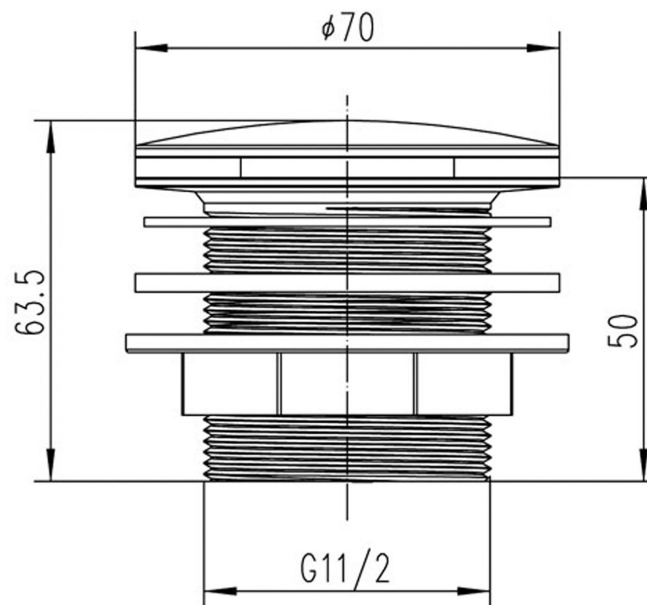

Sales Code: E324

Description: Push Button Bath Waste No Overflow

Product Dimensions

Length (mm):	
Width (mm):	70
Height (mm):	70
Depth (mm):	64
Nett Weight (kg):	0.3

Packaging Dimensions

Height (mm):	75
Width (mm):	75
Depth (mm):	70
Gross Weight (kg):	0.3

Packaging Data

Box Colour:	White Cardboard Box
Box Qty:	1
Label Size:	100 x 50
Label Colour:	White Label
Label Qty:	2

Outer Box Dimensions (If Applicable)

Height (mm):	
Width (mm):	
Length (mm):	
Depth (mm):	
Gross Weight (kg):	15
Barcode:	5055369020133

Product Details

Country of Origin:	China
Fitting Instruction:	No
CE & UKCA:	N/A
Product Material:	Brass
Heating Element Wattage:	Not Applicable
Colour/Finish:	Chrome
Product Diameter:	70mm
Connection Size:	1 1/2"