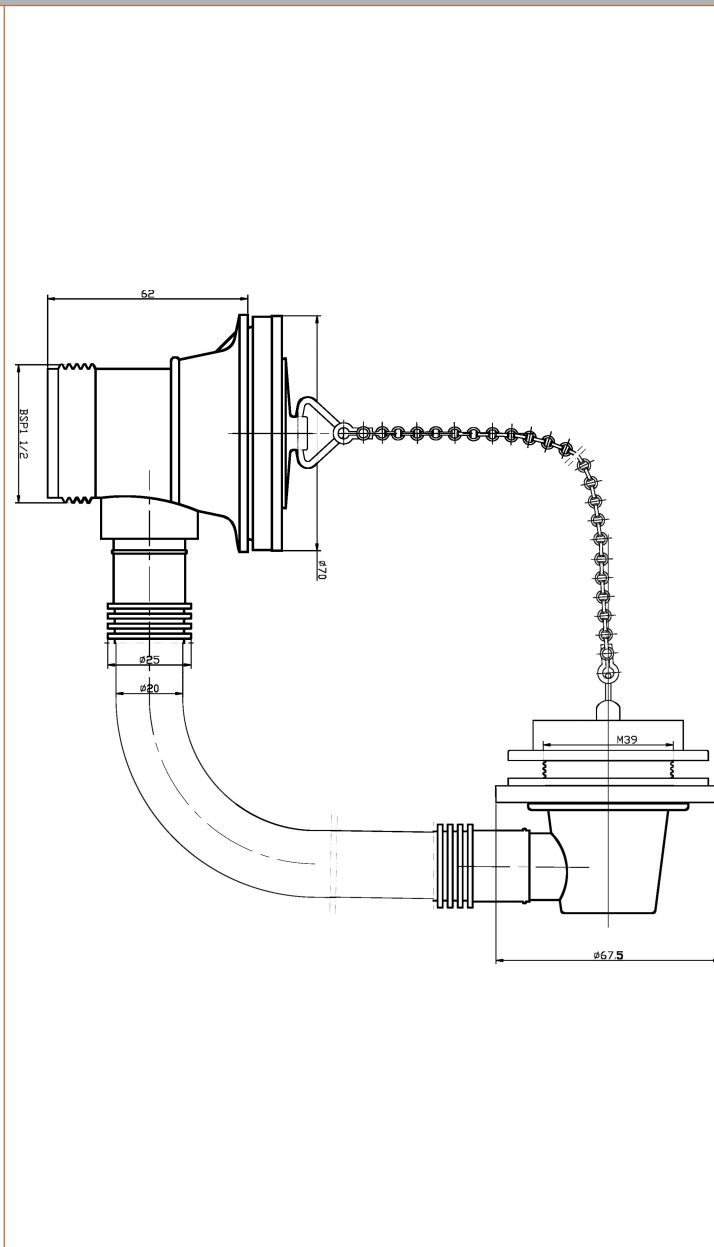

Sales Code: E396

Description: Bath Wst & Of Brass Plug & Ball Chain

### Product Dimensions

Length (mm):	
Width (mm):	70
Height (mm):	70
Depth (mm):	62
Nett Weight (kg):	0.19

### Packaging Dimensions

Height (mm):	170
Width (mm):	50
Depth (mm):	260
Gross Weight (kg):	0.19

### Product Details

Country of Origin:	China
Fitting Instruction:	No
CE & UKCA:	N/A
Product Material:	Brass/ABS
Heating Element Wattage:	Not Applicable
Colour/Finish:	Chrome
Product Diameter:	70mm
Connection Size:	1 1/2"