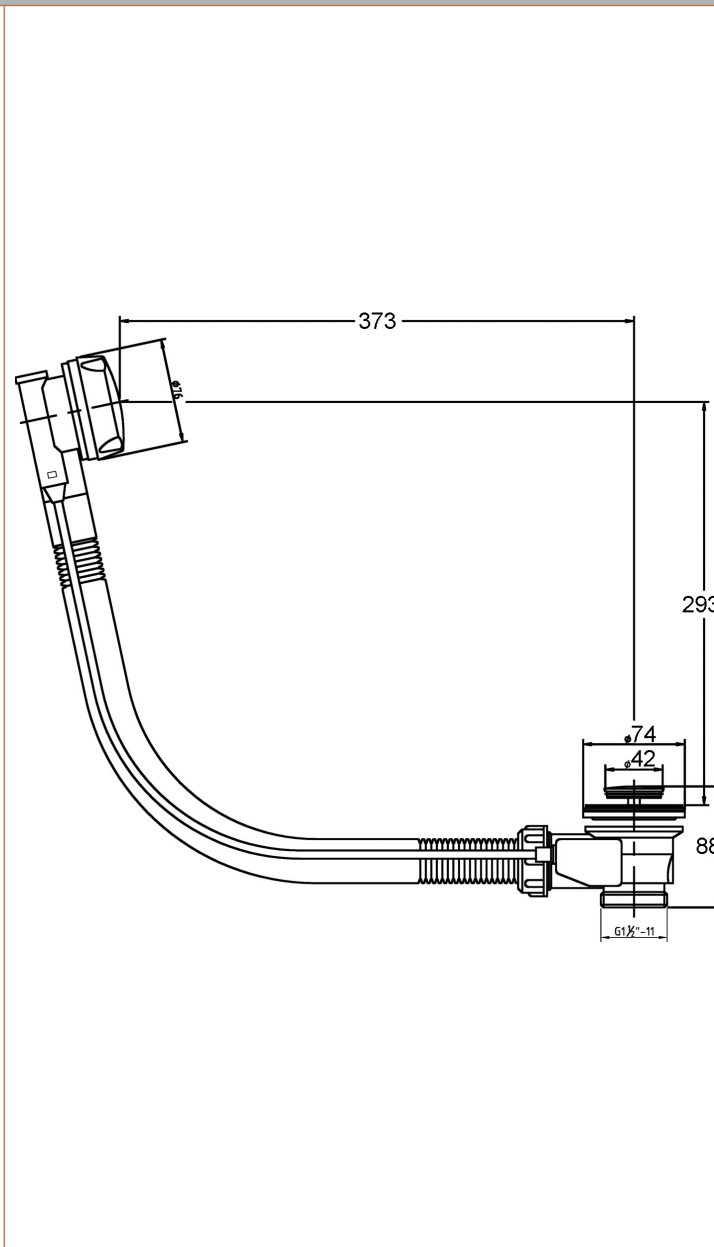

### Product Dimensions

Length (mm):	
Width (mm):	76
Height (mm):	76
Depth (mm):	88
Nett Weight (kg):	0.8

### Packaging Dimensions

Height (mm):	380
Width (mm):	155
Depth (mm):	110
Gross Weight (kg):	0.93

### Outer Box Dimensions (If Applicable)

Height (mm):	
Width (mm):	
Length (mm):	
Depth (mm):	
Gross Weight (kg):	11
Barcode:	5055146101857

### Product Details

Country of Origin:	China
Fitting Instruction:	No
CE & UKCA:	N/A
Product Material:	Brass
Heating Element Wattage:	Not Applicable
Colour/Finish:	Chrome
Product Diameter:	76mm
Connection Size:	1 1/2"