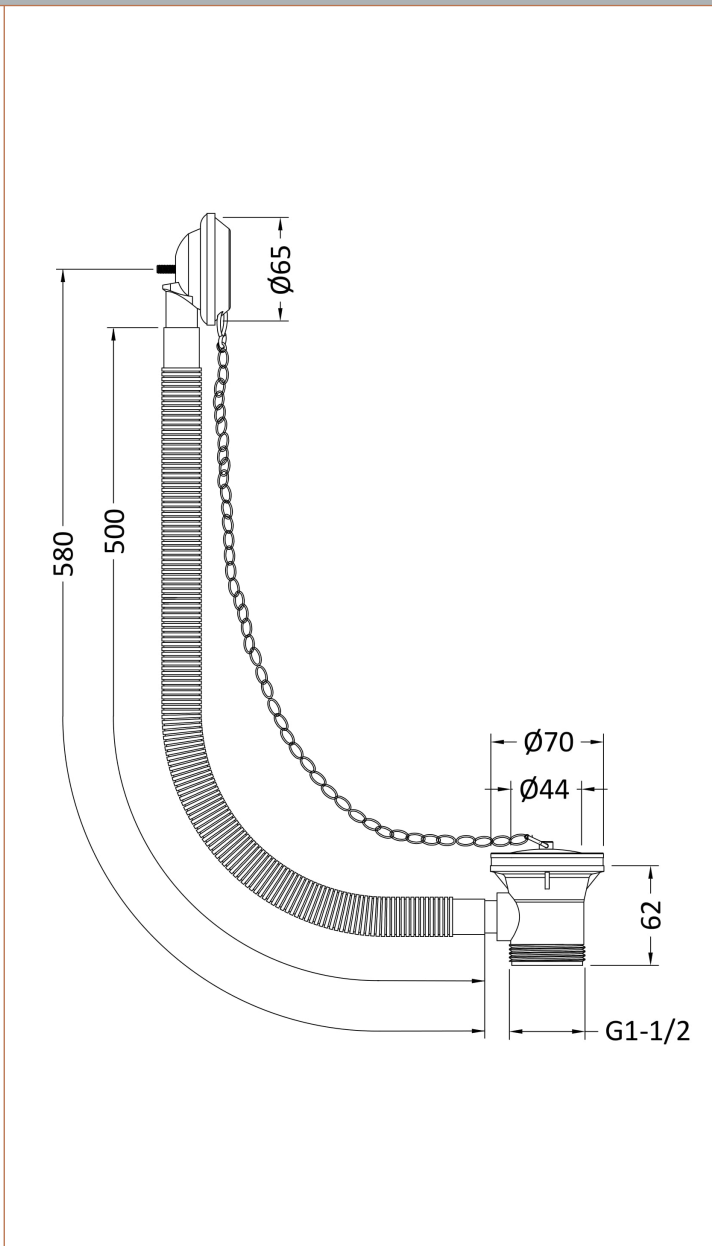

Sales Code: E348

Description: Retainer Bath Waste Brass & Link Chain

Product Dimensions

Length (mm):	
Width (mm):	70
Height (mm):	70
Depth (mm):	62
Nett Weight (kg):	0.28

Packaging Dimensions

Height (mm):	120
Width (mm):	80
Depth (mm):	155
Gross Weight (kg):	0.28

Packaging Data

Box Colour:	White Cardboard Box
Box Qty:	1
Label Size:	100 x 50
Label Colour:	White Label
Label Qty:	2

Outer Box Dimensions (If Applicable)

Height (mm):	
Width (mm):	
Length (mm):	
Depth (mm):	
Gross Weight (kg):	8
Barcode:	5055146106661

Product Details

Country of Origin:	China
Fitting Instruction:	No
CE & UKCA:	N/A
Product Material:	Brass
Heating Element Wattage:	Not Applicable
Colour/Finish:	Chrome
Product Diameter:	70mm
Connection Size:	1/2"