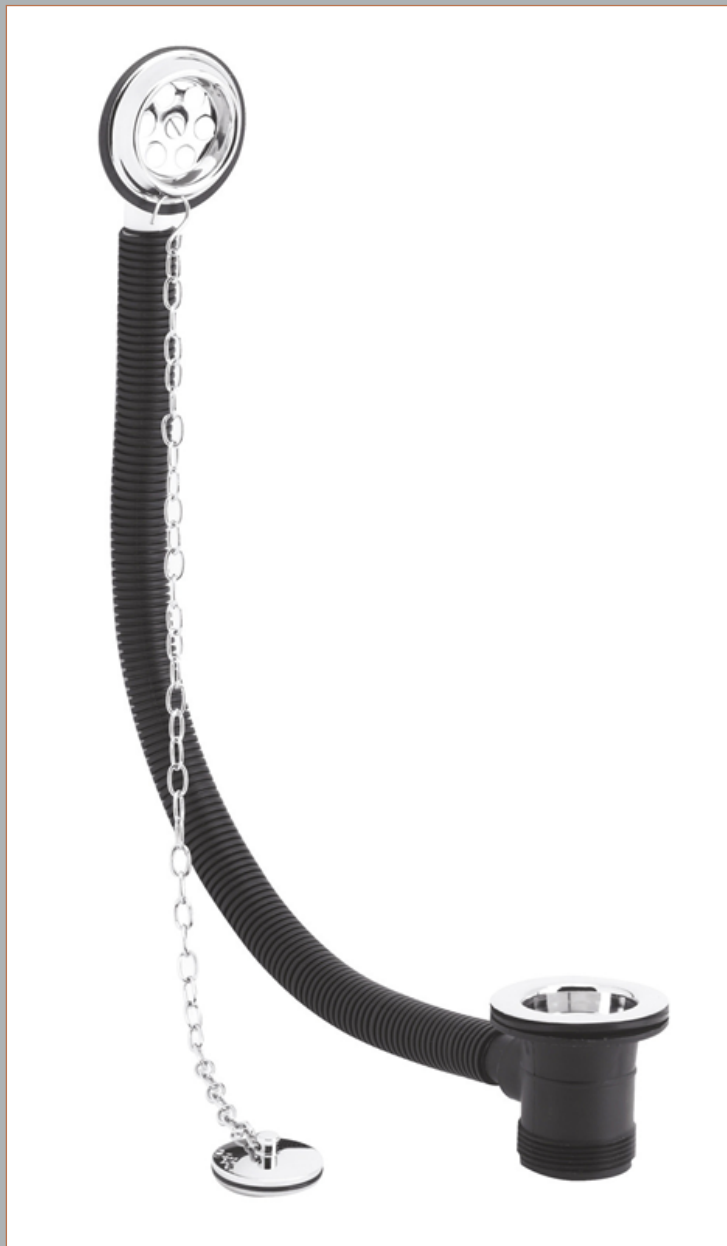

Sales Code: E348

Description: Retainer Bath Waste Brass & Link Chain

Product Dimensions

Length (mm):	
Width (mm):	70
Height (mm):	70
Depth (mm):	62
Nett Weight (kg):	0.28

Packaging Dimensions

Height (mm):	120
Width (mm):	80
Depth (mm):	155
Gross Weight (kg):	0.28

Packaging Data

Box Colour:	White Cardboard Box
Box Qty:	1
Label Size:	100 x 50
Label Colour:	White Label
Label Qty:	2

Outer Box Dimensions (If Applicable)

Height (mm):	
Width (mm):	
Length (mm):	
Depth (mm):	
Gross Weight (kg):	8
Barcode:	5055146106661

Product Details

Country of Origin:	China
Fitting Instruction:	No
CE & UKCA:	N/A
Product Material:	Brass
Heating Element Wattage:	Not Applicable
Colour/Finish:	Chrome
Product Diameter:	70mm
Connection Size:	1/2"