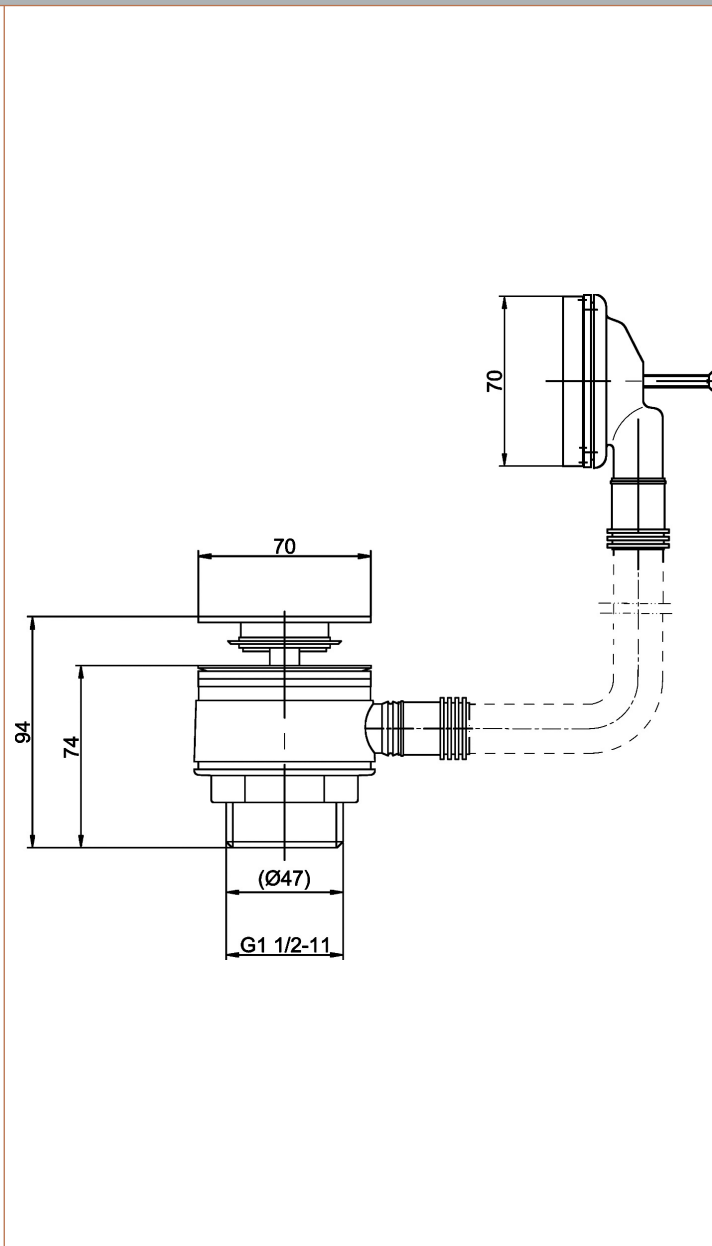

Sales Code: EK308

Description: Square Sprung Plug Bath Waste

### Product Dimensions

Length (mm):	
Width (mm):	70
Height (mm):	70
Depth (mm):	94
Nett Weight (kg):	0.77

### Packaging Dimensions

Height (mm):	205
Width (mm):	135
Depth (mm):	80
Gross Weight (kg):	0.77

### Product Details

Country of Origin:	United Kingdom
Fitting Instruction:	No
CE & UKCA:	N/A
Product Material:	Brass
Heating Element Wattage:	Not Applicable
Colour/Finish:	Chrome
Product Diameter:	70mm
Connection Size:	1 1/2"