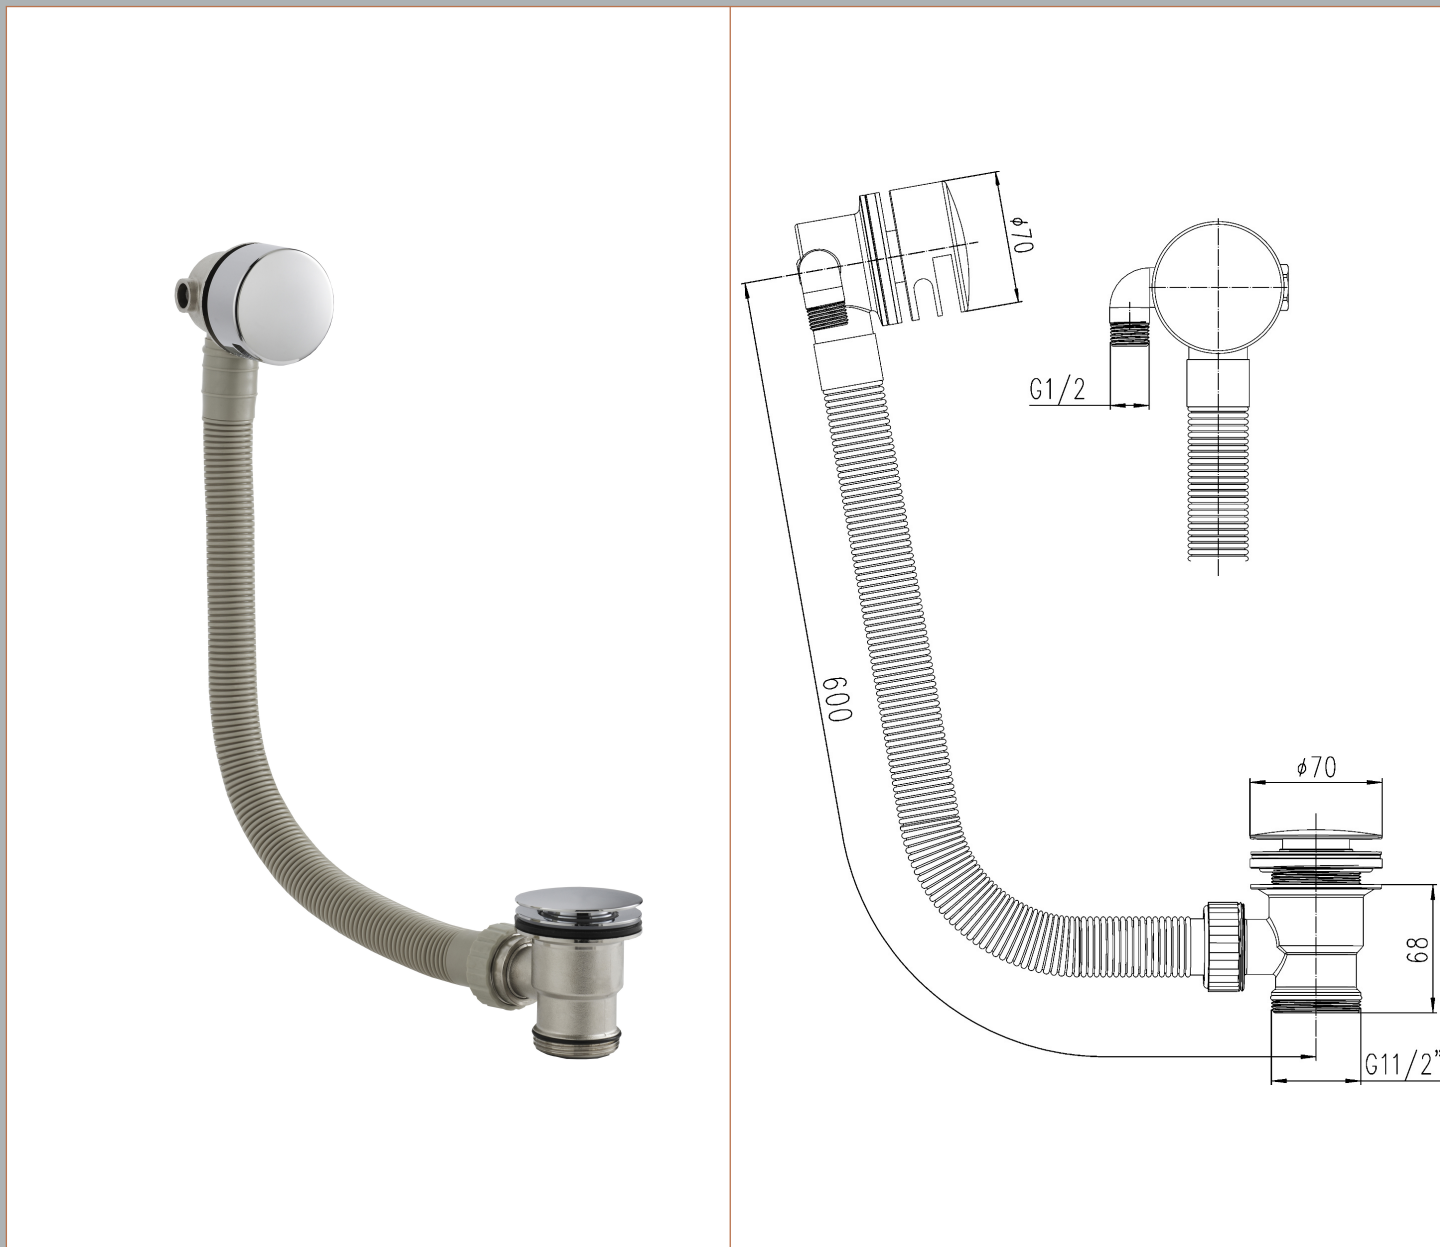

Sales Code: E316

Description: Round Slimline Freeflow Bath Filler

**Product Dimensions**

Length (mm):	
Width (mm):	70
Height (mm):	600
Depth (mm):	70
Nett Weight (kg):	1.56

**Packaging Dimensions**

Height (mm):	280
Width (mm):	200
Depth (mm):	110
Gross Weight (kg):	1.56

**Packaging Data**

Box Colour:	White Cardboard Box
Box Qty:	1
Label Size:	100 x 50
Label Colour:	White Label
Label Qty:	2

**Outer Box Dimensions (If Applicable)**

Height (mm):	415
Width (mm):	540
Length (mm):	
Depth (mm):	
Gross Weight (kg):	19
Barcode:	5055369030378

**Product Details**

Country of Origin:	United Kingdom
Fitting Instruction:	No
CE & UKCA:	N/A
Product Material:	Brass
Heating Element Wattage:	Not Applicable
Colour/Finish:	Chrome
Product Diameter:	70mm
Connection Size:	1/2"