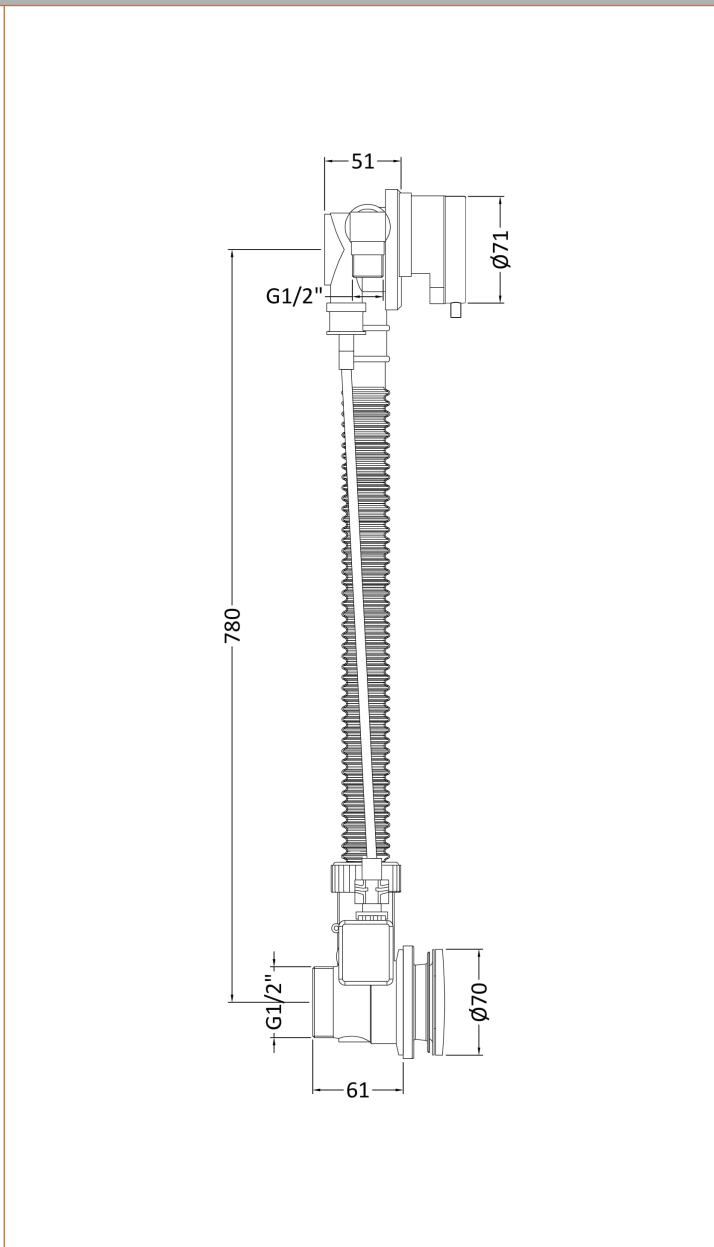

Sales Code: E358

Description: Freeflow Bath Filler Puw & Overflow

Product Dimensions

Length (mm):	
Width (mm):	70
Height (mm):	115
Depth (mm):	70
Nett Weight (kg):	1

Packaging Dimensions

Height (mm):	420
Width (mm):	155
Depth (mm):	120
Gross Weight (kg):	1.14

Packaging Data

Box Colour:	White Cardboard Box
Box Qty:	1
Label Size:	100 x 50
Label Colour:	White Label
Label Qty:	2

Outer Box Dimensions (If Applicable)

Height (mm):	
Width (mm):	
Length (mm):	
Depth (mm):	
Gross Weight (kg):	23
Barcode:	5055146127888

Product Details

Country of Origin:	China
Fitting Instruction:	No
CE & UKCA:	N/A
Product Material:	Brass
Heating Element Wattage:	Not Applicable
Colour/Finish:	Chrome
Product Diameter:	71mm
Connection Size:	1/2"